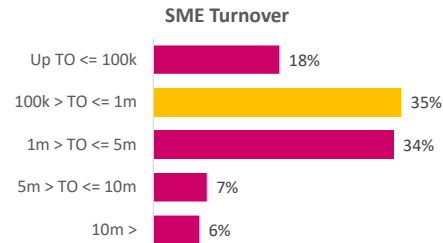

Company Engagement

Diagnostic & Delivery

£290,302

Total Grants Offered

Completion & Impacts

162
Completed Projects

153
Jobs Created

48
Jobs Forecasted