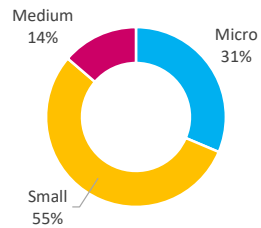

Jobs by Size