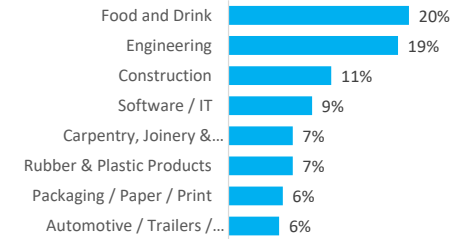

Jobs by Sectors