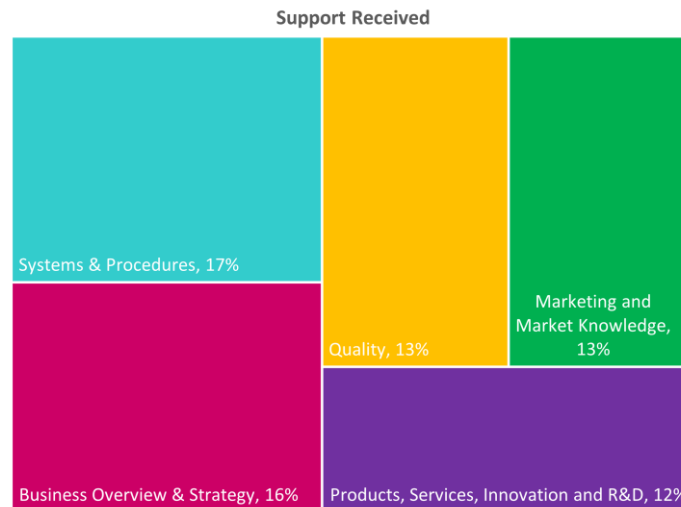

Company Engagement

Diagnostic & Delivery

£290,302

Total Grants Offered

Completion & Impacts

162
Completed Projects

153
Jobs Created

48
Jobs Forecasted