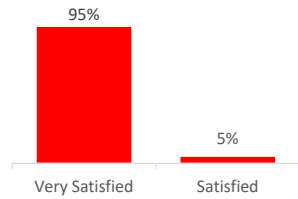

Company Engagement

Diagnostic & Delivery

£290,302

Total Grants Offered

Completion & Impacts

162
Completed Projects

153
Jobs Created

48
Jobs Forecasted