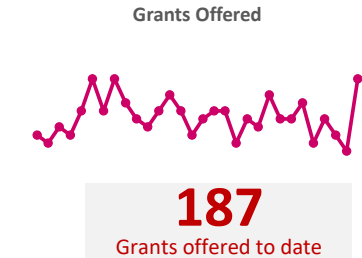

Company Engagement

Diagnostic & Delivery

£290,302

Total Grants Offered

Completion & Impacts

162
Completed Projects

153
Jobs Created

48
Jobs Forecasted