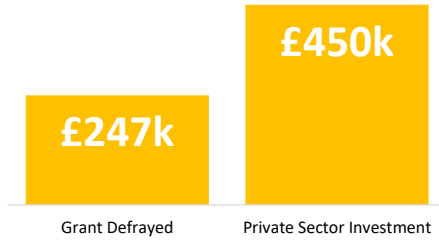

Company Engagement

Diagnostic & Delivery

£290,302

Total Grants Offered

Completion & Impacts

162
Completed Projects

153
Jobs Created

48
Jobs Forecasted