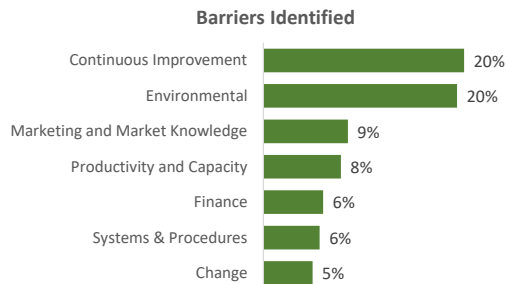

Company Engagement

Diagnostic & Delivery

£290,302

Total Grants Offered

Completion & Impacts

162
Completed Projects

153
Jobs Created

48
Jobs Forecasted