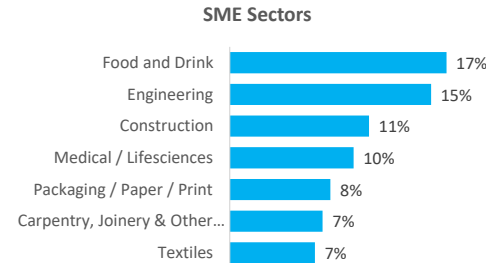

Company Engagement

Diagnostic & Delivery

£290,302

Total Grants Offered

Completion & Impacts

162
Completed Projects

153
Jobs Created

48
Jobs Forecasted