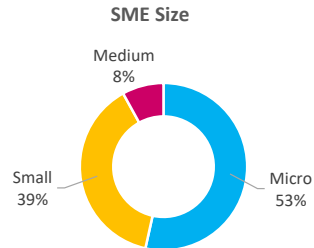

Company Engagement

Diagnostic & Delivery

£290,302

Total Grants Offered

Completion & Impacts

162
Completed Projects

153
Jobs Created

48
Jobs Forecasted