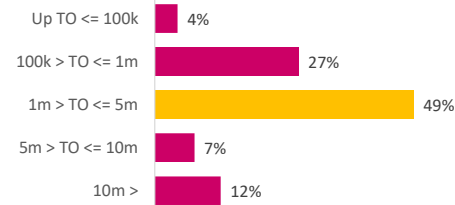

Jobs by Turnover