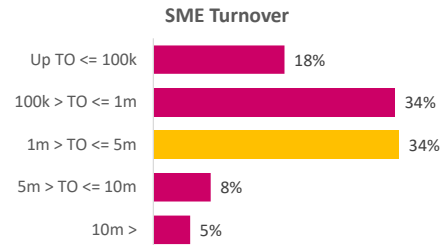

Company Engagement

Diagnostic & Delivery

£267,908

Total Grants Offered

Completion & Impacts

141
Completed Projects

126
Jobs Created

47
Jobs Forecasted