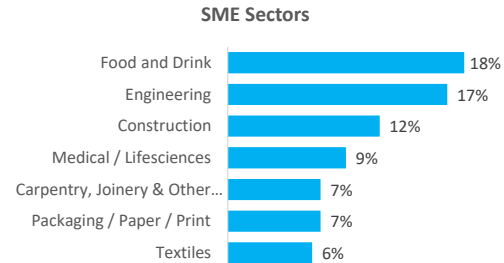

Company Engagement

Diagnostic & Delivery

£267,908

Total Grants Offered

Completion & Impacts

141
Completed Projects

126
Jobs Created

47
Jobs Forecasted