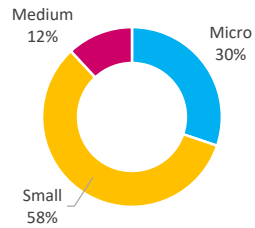

Jobs by Size