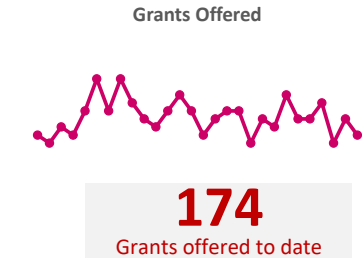

Company Engagement

Diagnostic & Delivery

£267,908

Total Grants Offered

Completion & Impacts

141
Completed Projects

126
Jobs Created

47
Jobs Forecasted