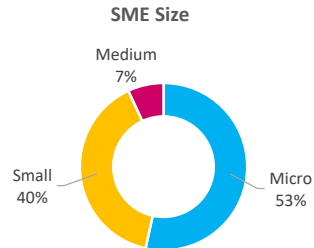

Company Engagement

Diagnostic & Delivery

£267,908

Total Grants Offered

Completion & Impacts

141
Completed Projects

126
Jobs Created

47
Jobs Forecasted