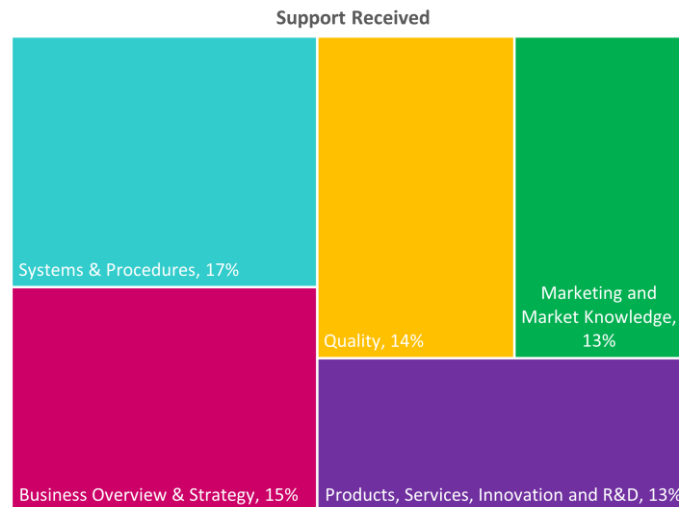

Company Engagement

Diagnostic & Delivery

£267,908

Total Grants Offered

Completion & Impacts

141
Completed Projects

126
Jobs Created

47
Jobs Forecasted