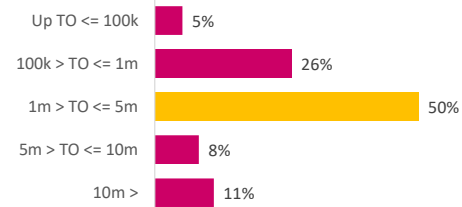

Jobs by Turnover