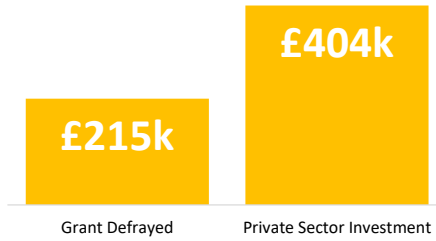

Company Engagement

Diagnostic & Delivery

£267,908

Total Grants Offered

Completion & Impacts

141
Completed Projects

126
Jobs Created

47
Jobs Forecasted