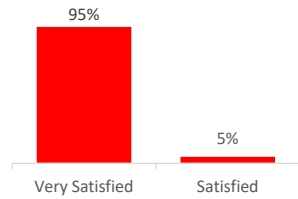

Company Engagement

Diagnostic & Delivery

£267,908

Total Grants Offered

Completion & Impacts

141
Completed Projects

126
Jobs Created

47
Jobs Forecasted