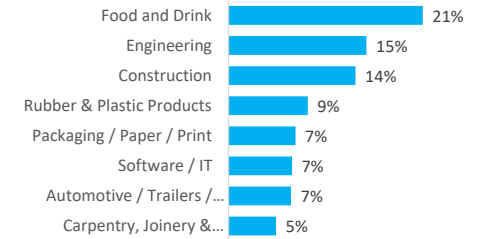

Jobs by Sectors