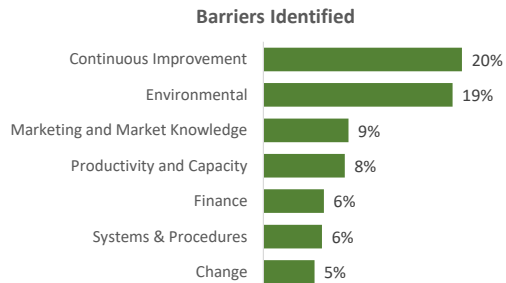

Company Engagement

Diagnostic & Delivery

£267,908

Total Grants Offered

Completion & Impacts

141
Completed Projects

126
Jobs Created

47
Jobs Forecasted