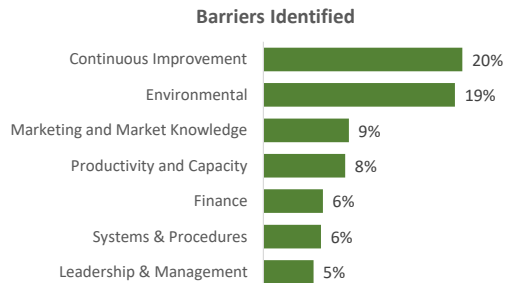

Company Engagement

Grants Offered

176
Grants offered to date

Diagnostic & Delivery

£273,405

Total Grants Offered

Completion & Impacts

146
Completed Projects