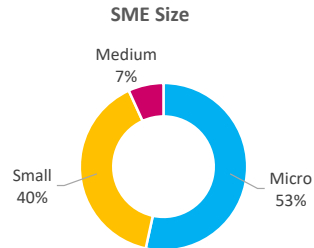

Company Engagement

Grants Offered

176
Grants offered to date

Diagnostic & Delivery

£273,405

Total Grants Offered

Completion & Impacts

146
Completed Projects

143
Jobs Created

44
Jobs Forecasted

Jobs by Sectors

Jobs by Size

Jobs by Turnover

Jobs by Local Authority