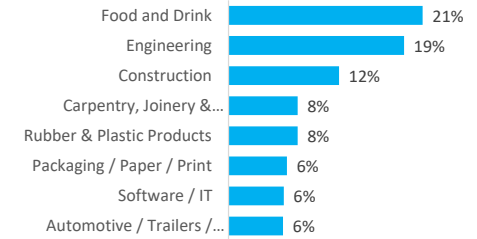

Company Engagement

Grants Offered

176
Grants offered to date

Diagnostic & Delivery

£273,405

Total Grants Offered

Completion & Impacts

146
Completed Projects

143
Jobs Created

44
Jobs Forecasted

Jobs by Sectors

Jobs by Size

Jobs by Turnover

Jobs by Local Authority