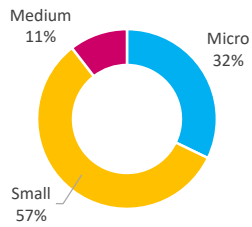

Company Engagement

Grants Offered

176
Grants offered to date

Diagnostic & Delivery

£273,405

Total Grants Offered

Completion & Impacts

146
Completed Projects

143
Jobs Created

44
Jobs Forecasted

Jobs by Sectors

Jobs by Size

Jobs by Turnover

Jobs by Local Authority