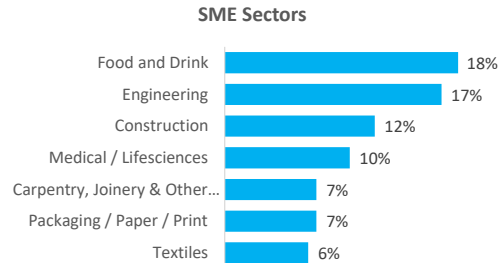

Company Engagement

Grants Offered

176
Grants offered to date

Diagnostic & Delivery

£273,405

Total Grants Offered

Completion & Impacts

146
Completed Projects