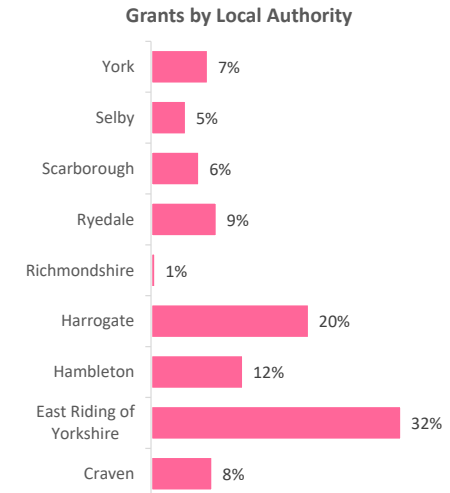

Company Engagement

Grants Offered

176
Grants offered to date

Diagnostic & Delivery

£273,405

Total Grants Offered

Completion & Impacts

146
Completed Projects