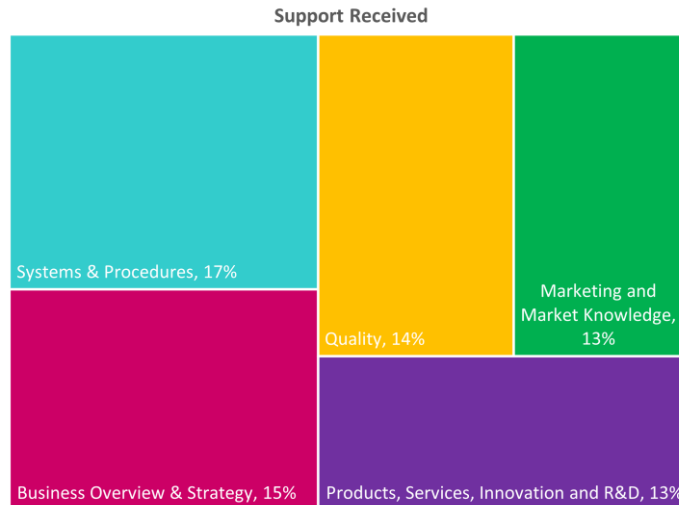

Company Engagement

Grants Offered

176
Grants offered to date

Diagnostic & Delivery

£273,405

Total Grants Offered

Completion & Impacts

146
Completed Projects

143
Jobs Created

44
Jobs Forecasted

Jobs by Sectors

Jobs by Size

Jobs by Turnover

Jobs by Local Authority