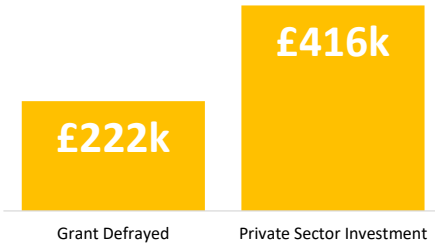

Company Engagement

Grants Offered

176
Grants offered to date

Diagnostic & Delivery

£273,405

Total Grants Offered

Completion & Impacts

146
Completed Projects

143
Jobs Created

44
Jobs Forecasted

Jobs by Sectors

Jobs by Size

Jobs by Turnover

Jobs by Local Authority