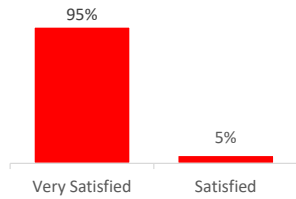

Company Engagement

Grants Offered

176
Grants offered to date

Diagnostic & Delivery

£273,405

Total Grants Offered

Completion & Impacts

146
Completed Projects