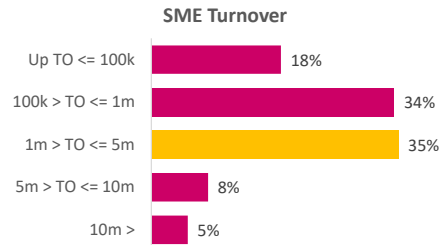

Company Engagement

Grants Offered

176
Grants offered to date

Diagnostic & Delivery

£273,405

Total Grants Offered

Completion & Impacts

146
Completed Projects

143
Jobs Created

44
Jobs Forecasted

Jobs by Sectors

Jobs by Size

Jobs by Turnover

Jobs by Local Authority