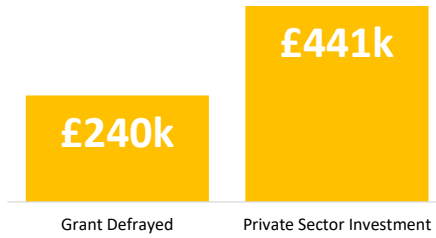

Company Engagement

Diagnostic & Delivery

£290,302

Total Grants Offered

Completion & Impacts

157
Completed Projects

152
Jobs Created

48
Jobs Forecasted