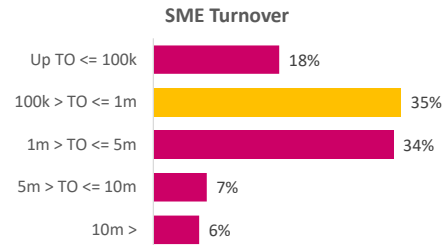

Company Engagement

Diagnostic & Delivery

£290,302

Total Grants Offered

Completion & Impacts

157
Completed Projects

152
Jobs Created

48
Jobs Forecasted