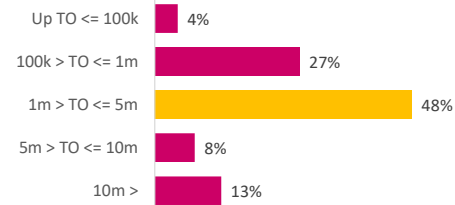

Jobs by Turnover