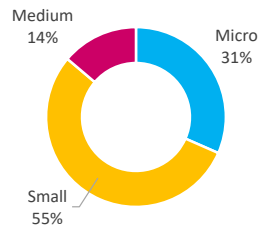

Jobs by Size