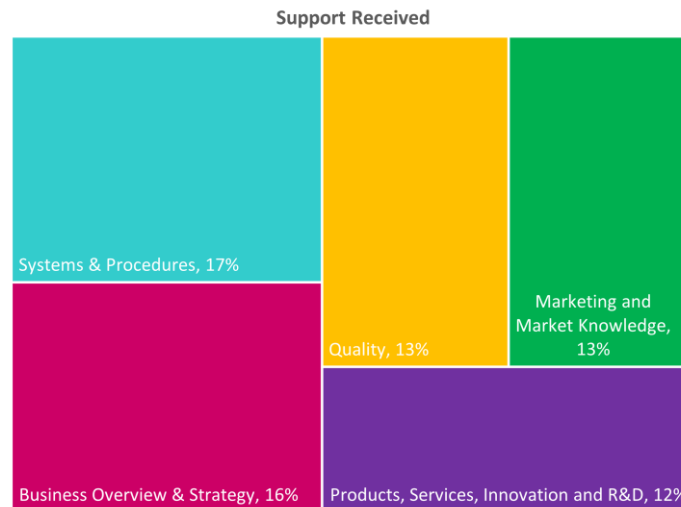

Company Engagement

Diagnostic & Delivery

£290,302

Total Grants Offered

Completion & Impacts

157
Completed Projects

152
Jobs Created

48
Jobs Forecasted