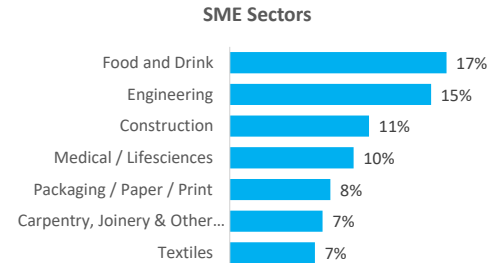

Company Engagement

Diagnostic & Delivery

£290,302

Total Grants Offered

Completion & Impacts

157
Completed Projects

152
Jobs Created

48
Jobs Forecasted