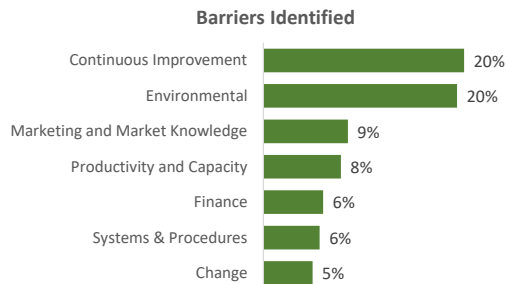

Company Engagement

Diagnostic & Delivery

£290,302

Total Grants Offered

Completion & Impacts

157
Completed Projects

152
Jobs Created

48
Jobs Forecasted