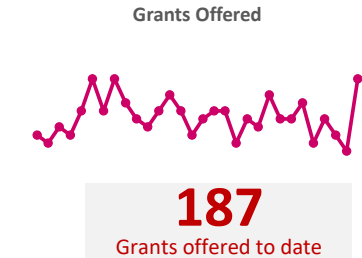

Company Engagement

Diagnostic & Delivery

£290,302

Total Grants Offered

Completion & Impacts

157
Completed Projects

152
Jobs Created

48
Jobs Forecasted