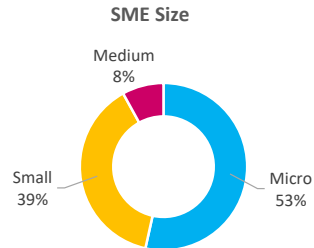

Company Engagement

Diagnostic & Delivery

£290,302

Total Grants Offered

Completion & Impacts

157
Completed Projects

152
Jobs Created

48
Jobs Forecasted