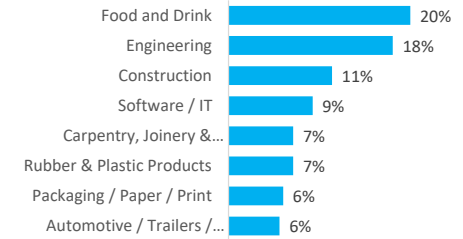

Jobs by Sectors