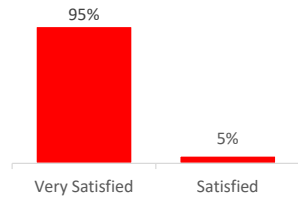

Company Engagement

Diagnostic & Delivery

£290,302

Total Grants Offered

Completion & Impacts

157
Completed Projects

152
Jobs Created

48
Jobs Forecasted