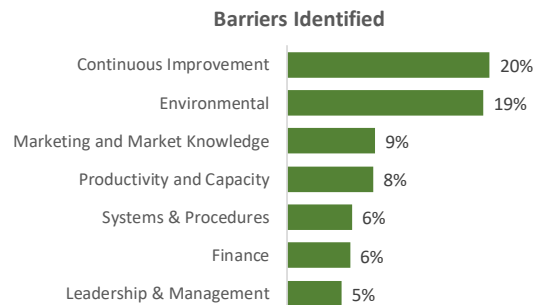

Company Engagement

Diagnostic & Delivery

£251,103

Total Grants Offered

Completion & Impacts

129

Completed Projects

109