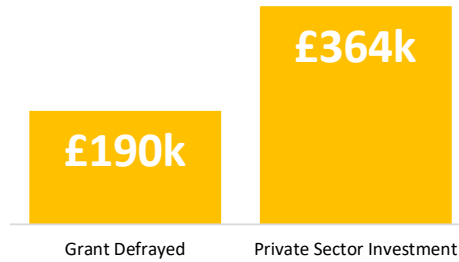

Company Engagement

Diagnostic & Delivery

£251,103

Total Grants Offered

Completion & Impacts

129

Completed Projects

109

Jobs Created

45

Jobs Forecasted

Jobs by Sectors

Jobs by Size

Jobs by Turnover

Jobs by Local Authority