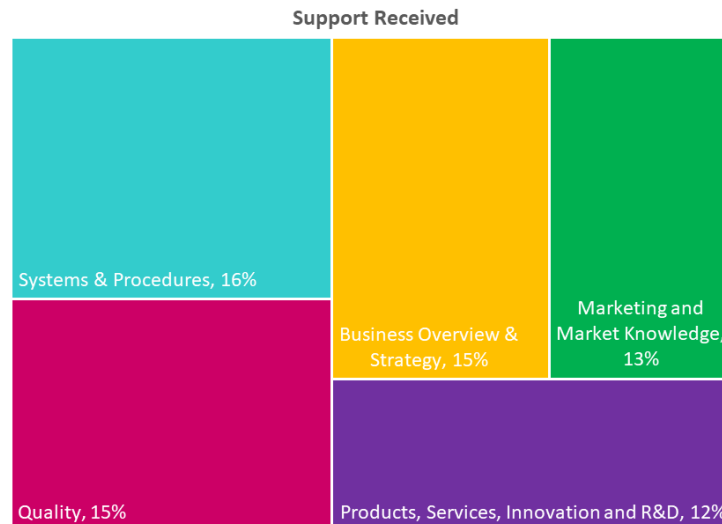

Company Engagement

Diagnostic & Delivery

£251,103

Total Grants Offered

Completion & Impacts

129

Completed Projects

109

Jobs Created

45

Jobs Forecasted

Jobs by Sectors

Jobs by Size

Jobs by Turnover

Jobs by Local Authority