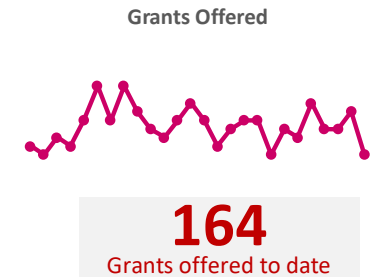

Company Engagement

Diagnostic & Delivery

£251,103

Total Grants Offered

Completion & Impacts

129

Completed Projects

109

Jobs Created

45

Jobs Forecasted

Jobs by Sectors

Jobs by Size

Jobs by Turnover

Jobs by Local Authority