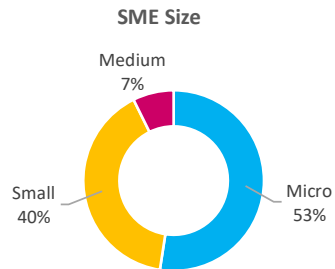

Company Engagement

Diagnostic & Delivery

£251,103

Total Grants Offered

Completion & Impacts

129

Completed Projects

109