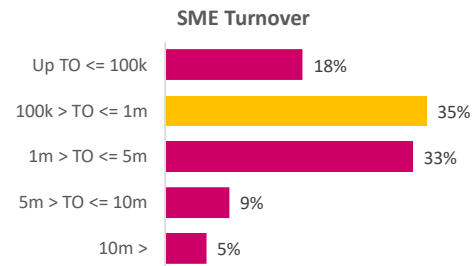

Company Engagement

Diagnostic & Delivery

£251,103

Total Grants Offered

Completion & Impacts

129

Completed Projects

109

Jobs Created

45

Jobs Forecasted

Jobs by Sectors

Jobs by Size

Jobs by Turnover

Jobs by Local Authority