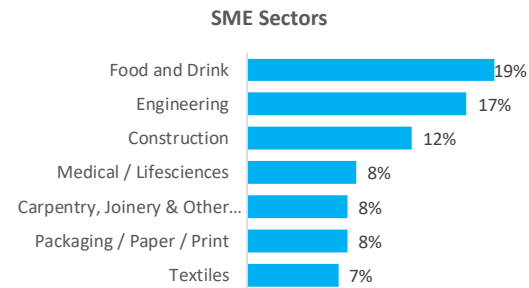

Company Engagement

Diagnostic & Delivery

£251,103

Total Grants Offered

Completion & Impacts

129

Completed Projects

109