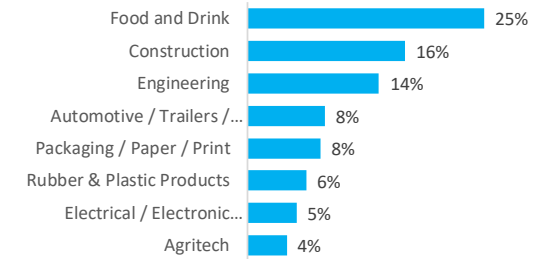

Jobs by Sectors