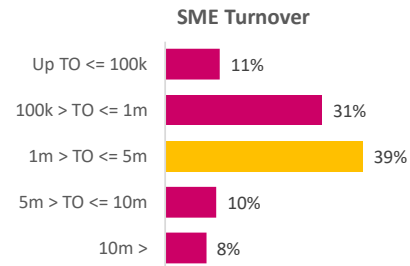

Company Engagement

Grants Offered

147
Grants offered to date

Diagnostic & Delivery

£225,080

Total Grants Offered

Completion & Impacts

119
Completed Projects

92
Jobs Created

51
Jobs Forecasted

Jobs by Sectors

Jobs by Turnover

Jobs by Local Authority