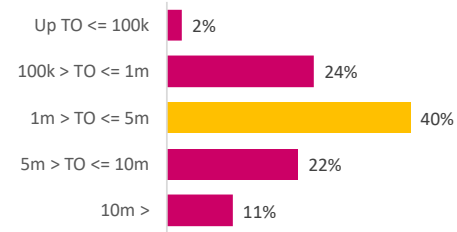

Company Engagement

Grants Offered

147
Grants offered to date

Diagnostic & Delivery

£225,080

Total Grants Offered

Completion & Impacts

119
Completed Projects

92
Jobs Created

51
Jobs Forecasted

Jobs by Sectors

Jobs by Turnover

Jobs by Local Authority