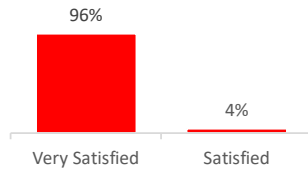

Company Engagement

Grants Offered

147
Grants offered to date

Diagnostic & Delivery

£225,080

Total Grants Offered

Completion & Impacts

119
Completed Projects