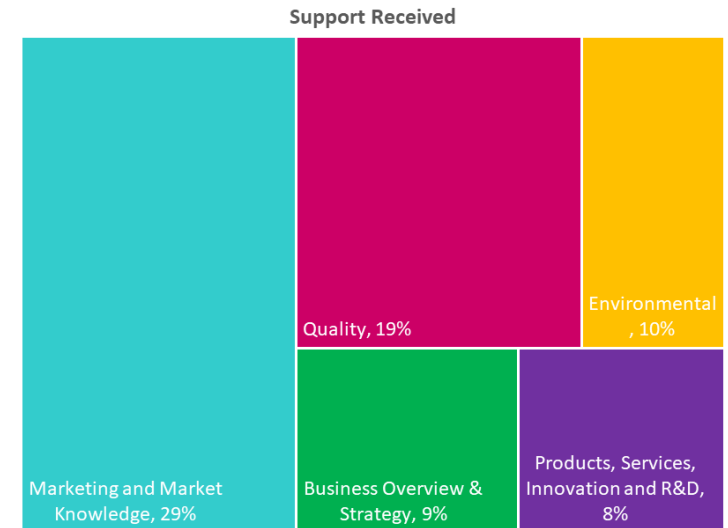

Company Engagement

Grants Offered

147
Grants offered to date

Diagnostic & Delivery

£225,080

Total Grants Offered

Completion & Impacts

119
Completed Projects

92
Jobs Created

51
Jobs Forecasted

Jobs by Sectors

Jobs by Turnover

Jobs by Local Authority