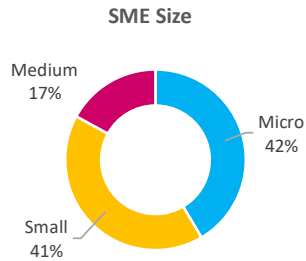

Company Engagement

Grants Offered

147
Grants offered to date

Diagnostic & Delivery

£225,080

Total Grants Offered

Completion & Impacts

119
Completed Projects