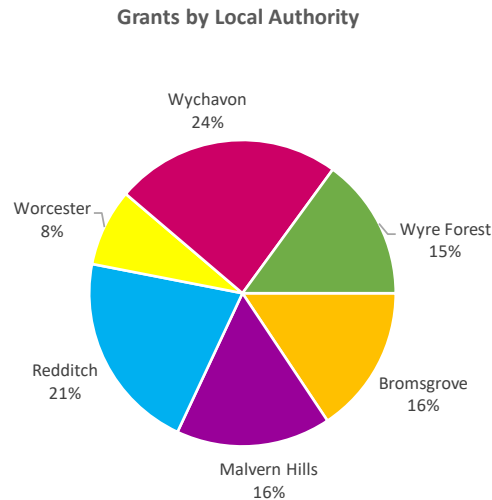

Company Engagement

Grants Offered

147
Grants offered to date

Diagnostic & Delivery

£225,080

Total Grants Offered

Completion & Impacts

119
Completed Projects