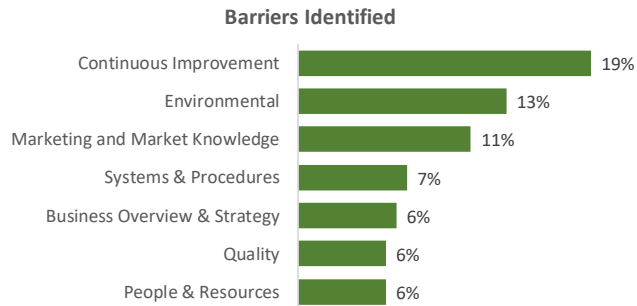

Company Engagement

Grants Offered

147
Grants offered to date

Diagnostic & Delivery

£225,080

Total Grants Offered

Completion & Impacts

119
Completed Projects