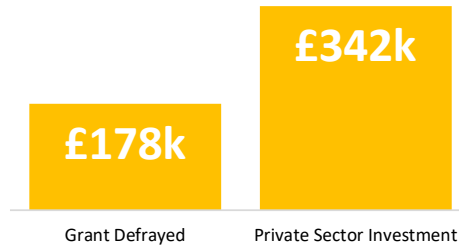

Company Engagement

Grants Offered

147
Grants offered to date

Diagnostic & Delivery

£225,080

Total Grants Offered

Completion & Impacts

119
Completed Projects