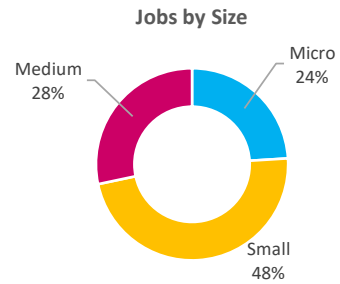

Company Engagement

Grants Offered

147
Grants offered to date

Diagnostic & Delivery

£225,080

Total Grants Offered

Completion & Impacts

119
Completed Projects

92
Jobs Created

51
Jobs Forecasted

Jobs by Sectors

Jobs by Turnover

Jobs by Local Authority