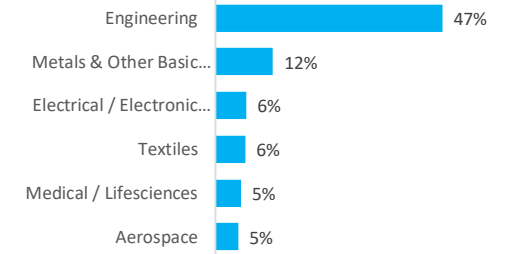

Company Engagement

Grants Offered

147
Grants offered to date

Diagnostic & Delivery

£225,080

Total Grants Offered

Completion & Impacts

119
Completed Projects

92
Jobs Created

51
Jobs Forecasted

Jobs by Sectors

Jobs by Turnover

Jobs by Local Authority