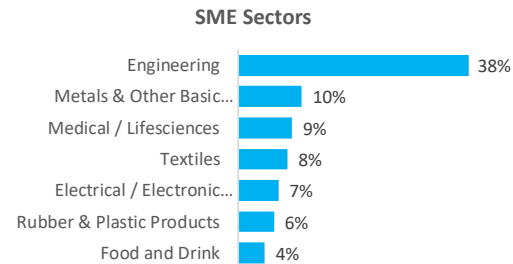

Company Engagement

Grants Offered

147
Grants offered to date

Diagnostic & Delivery

£225,080

Total Grants Offered

Completion & Impacts

119
Completed Projects