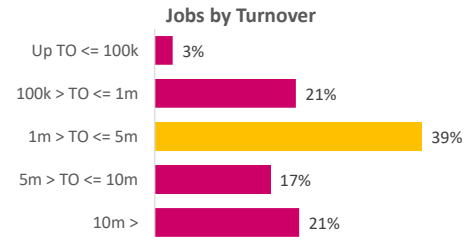

Company Engagement

Grants Offered

158
Grants offered to date

Diagnostic & Delivery

£241,103

Total Grants Offered

Completion & Impacts

135
Completed Projects

119
Jobs Created

58
Jobs Forecasted

Jobs by Sectors

Jobs by Local Authority