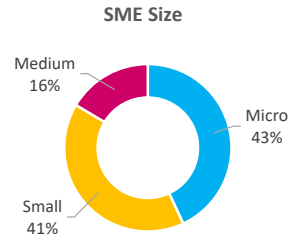

Company Engagement

Grants Offered

158
Grants offered to date

Diagnostic & Delivery

£241,103

Total Grants Offered

Completion & Impacts

135
Completed Projects