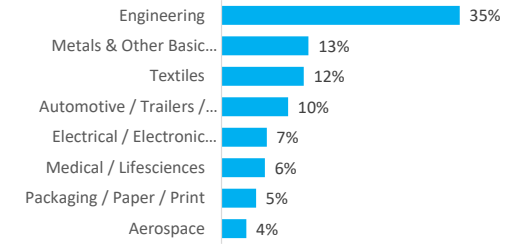

Company Engagement

Grants Offered

158
Grants offered to date

Diagnostic & Delivery

£241,103

Total Grants Offered

Completion & Impacts

135
Completed Projects

119
Jobs Created

58
Jobs Forecasted

Jobs by Sectors

Jobs by Local Authority