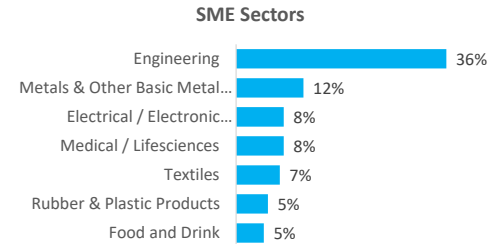

Company Engagement

Grants Offered

158
Grants offered to date

Diagnostic & Delivery

£241,103

Total Grants Offered

Completion & Impacts

135
Completed Projects