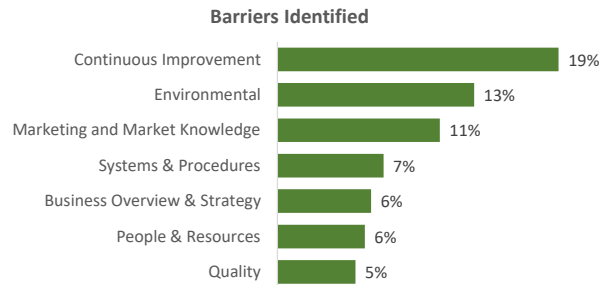

Company Engagement

Grants Offered

158
Grants offered to date

Diagnostic & Delivery

£241,103

Total Grants Offered

Completion & Impacts

135
Completed Projects