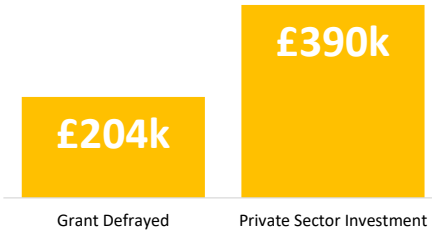

Company Engagement

Grants Offered

158
Grants offered to date

Diagnostic & Delivery

£241,103

Total Grants Offered

Completion & Impacts

135
Completed Projects

119
Jobs Created

58
Jobs Forecasted

Jobs by Sectors

Jobs by Local Authority