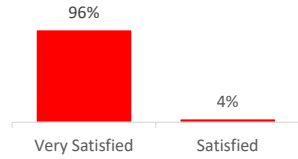

Company Engagement

Grants Offered

158
Grants offered to date

Diagnostic & Delivery

£241,103

Total Grants Offered

Completion & Impacts

135
Completed Projects