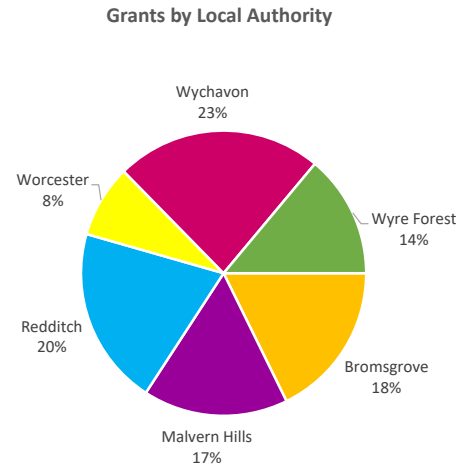

Company Engagement

Grants Offered

158
Grants offered to date

Diagnostic & Delivery

£241,103

Total Grants Offered

Completion & Impacts

135
Completed Projects