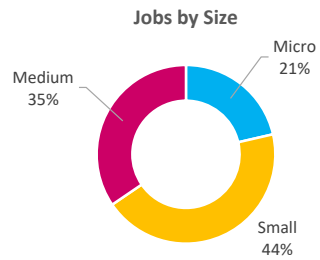

Company Engagement

Grants Offered

158
Grants offered to date

Diagnostic & Delivery

£241,103

Total Grants Offered

Completion & Impacts

135
Completed Projects

119
Jobs Created

58
Jobs Forecasted

Jobs by Sectors

Jobs by Local Authority