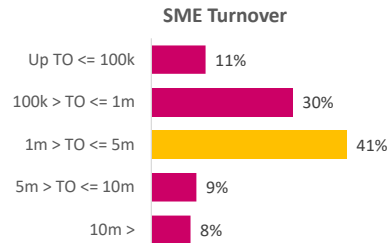

Company Engagement

Grants Offered

158
Grants offered to date

Diagnostic & Delivery

£241,103

Total Grants Offered

Completion & Impacts

135
Completed Projects

119
Jobs Created

58
Jobs Forecasted

Jobs by Sectors

Jobs by Local Authority