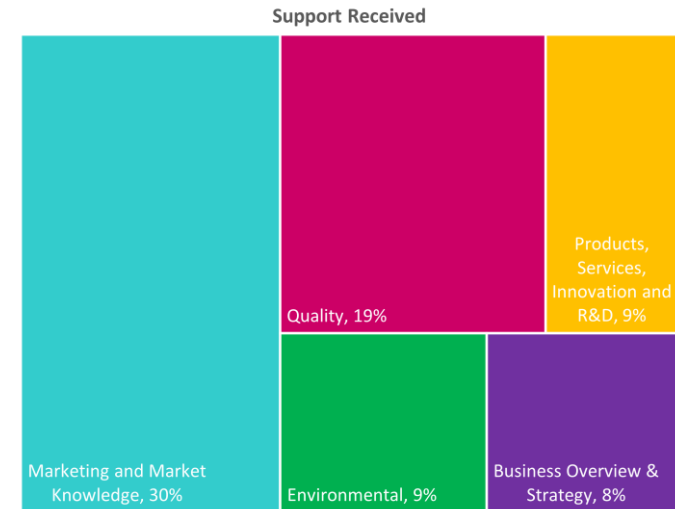

Company Engagement

Grants Offered

158
Grants offered to date

Diagnostic & Delivery

£241,103

Total Grants Offered

Completion & Impacts

135
Completed Projects

119
Jobs Created

58
Jobs Forecasted

Jobs by Sectors

Jobs by Local Authority