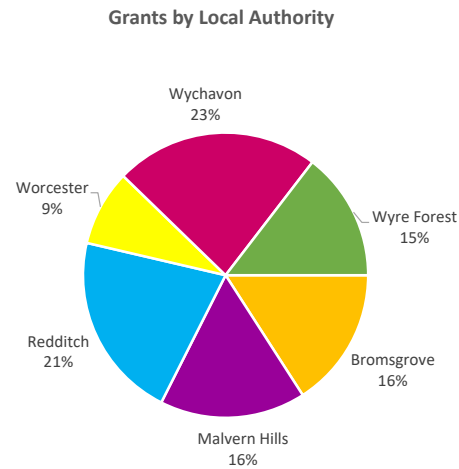

Company Engagement

Grants Offered

151
Grants offered to date

Diagnostic & Delivery

£230,980

Total Grants Offered

Completion & Impacts

128
Completed Projects