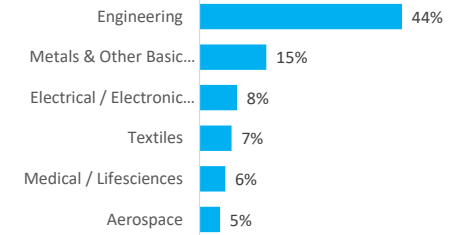

Company Engagement

Grants Offered

151
Grants offered to date

Diagnostic & Delivery

£230,980

Total Grants Offered

Completion & Impacts

128
Completed Projects

97
Jobs Created

59
Jobs Forecasted

Jobs by Sectors

Jobs by Size

Jobs by Turnover

Jobs by Local Authority