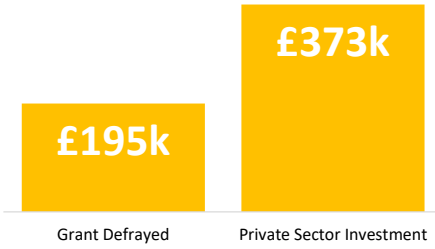

Company Engagement

Grants Offered

151
Grants offered to date

Diagnostic & Delivery

£230,980

Total Grants Offered

Completion & Impacts

128
Completed Projects

97
Jobs Created

59
Jobs Forecasted

Jobs by Sectors

Jobs by Size

Jobs by Turnover

Jobs by Local Authority