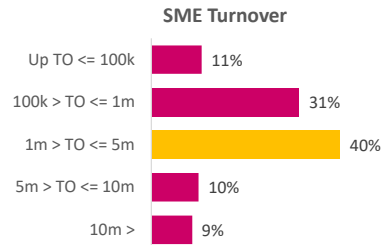

Company Engagement

Grants Offered

151
Grants offered to date

Diagnostic & Delivery

£230,980

Total Grants Offered

Completion & Impacts

128
Completed Projects

97
Jobs Created

59
Jobs Forecasted

Jobs by Sectors

Jobs by Size

Jobs by Turnover

Jobs by Local Authority