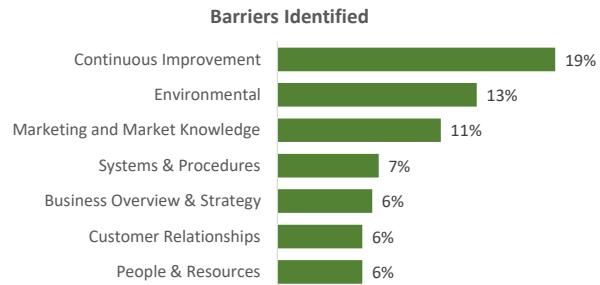

Company Engagement

Grants Offered

151
Grants offered to date

Diagnostic & Delivery

£230,980

Total Grants Offered

Completion & Impacts

128
Completed Projects

97
Jobs Created

59
Jobs Forecasted

Jobs by Sectors

Jobs by Size

Jobs by Turnover

Jobs by Local Authority