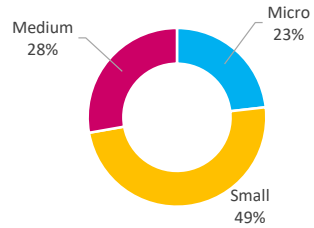

Company Engagement

Grants Offered

151
Grants offered to date

Diagnostic & Delivery

£230,980

Total Grants Offered

Completion & Impacts

128
Completed Projects

97
Jobs Created

59
Jobs Forecasted

Jobs by Sectors

Jobs by Size

Jobs by Turnover

Jobs by Local Authority