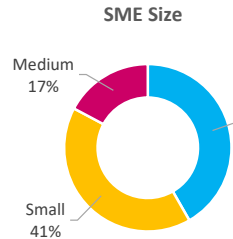

Company Engagement

Grants Offered

151
Grants offered to date

Diagnostic & Delivery

£230,980

Total Grants Offered

Completion & Impacts

128
Completed Projects

97
Jobs Created

59
Jobs Forecasted

Jobs by Sectors

Jobs by Size

Jobs by Turnover

Jobs by Local Authority