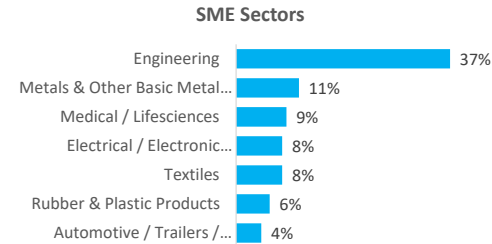

Company Engagement

Grants Offered

151
Grants offered to date

Diagnostic & Delivery

£230,980

Total Grants Offered

Completion & Impacts

128
Completed Projects