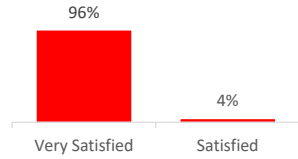

Company Engagement

Grants Offered

151
Grants offered to date

Diagnostic & Delivery

£230,980

Total Grants Offered

Completion & Impacts

128
Completed Projects