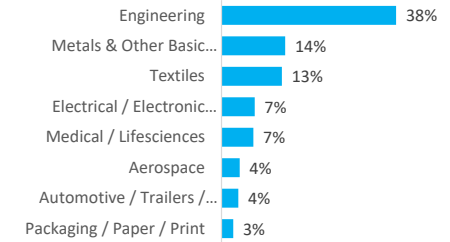

Company Engagement

Grants Offered

155
Grants offered to date

Diagnostic & Delivery

£236,762

Total Grants Offered

Completion & Impacts

130
Completed Projects

109
Jobs Created

57
Jobs Forecasted

Jobs by Sectors

Jobs by Local Authority