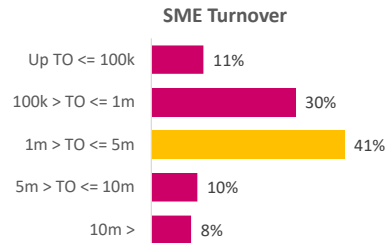

Company Engagement

Grants Offered

155
Grants offered to date

Diagnostic & Delivery

£236,762

Total Grants Offered

Completion & Impacts

130
Completed Projects

109
Jobs Created

57
Jobs Forecasted

Jobs by Sectors

Jobs by Local Authority