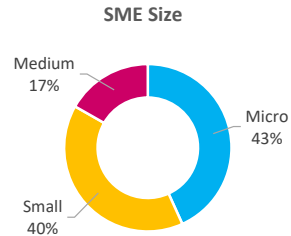

Company Engagement

Grants Offered

155
Grants offered to date

Diagnostic & Delivery

£236,762

Total Grants Offered

Completion & Impacts

130
Completed Projects