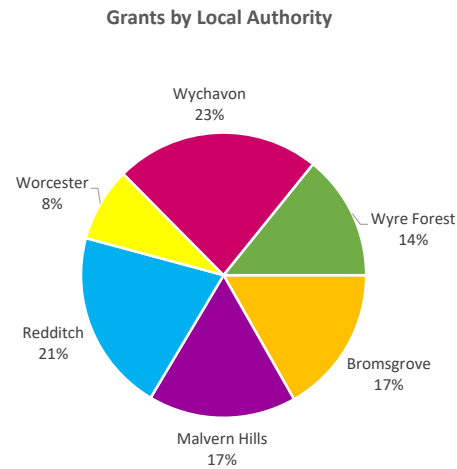

Company Engagement

Grants Offered

155
Grants offered to date

Diagnostic & Delivery

£236,762

Total Grants Offered

Completion & Impacts

130
Completed Projects