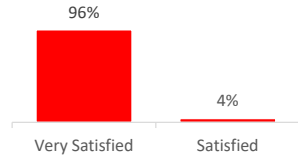

Company Engagement

Grants Offered

155
Grants offered to date

Diagnostic & Delivery

£236,762

Total Grants Offered

Completion & Impacts

130
Completed Projects