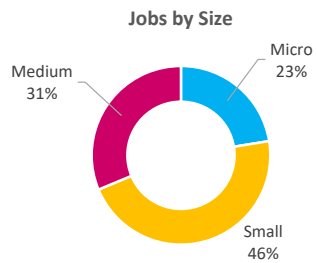

Company Engagement

Grants Offered

155
Grants offered to date

Diagnostic & Delivery

£236,762

Total Grants Offered

Completion & Impacts

130
Completed Projects

109
Jobs Created

57
Jobs Forecasted

Jobs by Sectors

Jobs by Local Authority