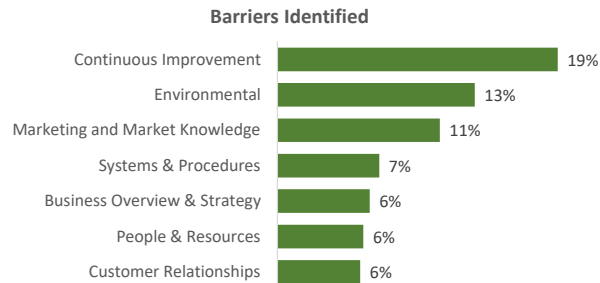

Company Engagement

Grants Offered

155
Grants offered to date

Diagnostic & Delivery

£236,762

Total Grants Offered

Completion & Impacts

130
Completed Projects

109
Jobs Created

57
Jobs Forecasted

Jobs by Sectors

Jobs by Local Authority