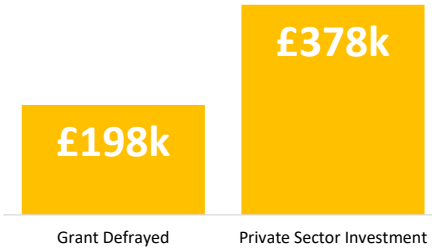

Company Engagement

Grants Offered

155
Grants offered to date

Diagnostic & Delivery

£236,762

Total Grants Offered

Completion & Impacts

130
Completed Projects

109
Jobs Created

57
Jobs Forecasted

Jobs by Sectors

Jobs by Local Authority