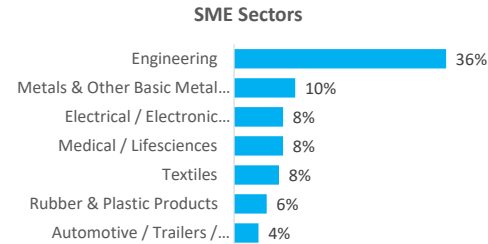

Company Engagement

Grants Offered

155
Grants offered to date

Diagnostic & Delivery

£236,762

Total Grants Offered

Completion & Impacts

130
Completed Projects