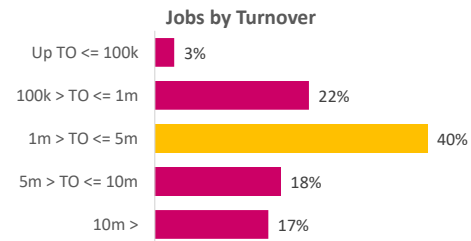

Company Engagement

Grants Offered

155
Grants offered to date

Diagnostic & Delivery

£236,762

Total Grants Offered

Completion & Impacts

130
Completed Projects

109
Jobs Created

57
Jobs Forecasted

Jobs by Sectors

Jobs by Local Authority