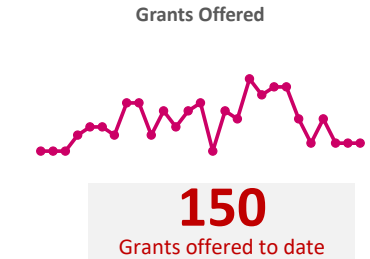

Company Engagement

Diagnostic & Delivery

£229,580

Total Grants Offered

Completion & Impacts

123
Completed Projects

93
Jobs Created

57
Jobs Forecasted