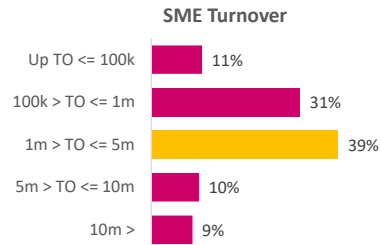

Company Engagement

Diagnostic & Delivery

£229,580

Total Grants Offered

Completion & Impacts

123
Completed Projects

93
Jobs Created

57
Jobs Forecasted