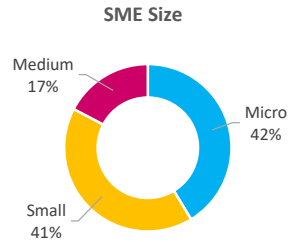

Company Engagement

Diagnostic & Delivery

£229,580

Total Grants Offered

Completion & Impacts

123
Completed Projects

93
Jobs Created

57
Jobs Forecasted