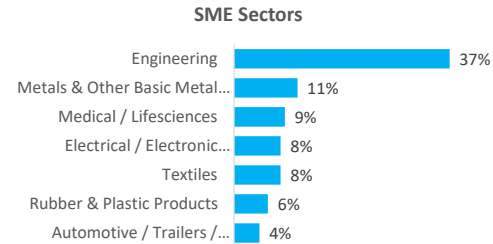

Company Engagement

Diagnostic & Delivery

£229,580

Total Grants Offered

Completion & Impacts

123
Completed Projects

93
Jobs Created

57
Jobs Forecasted