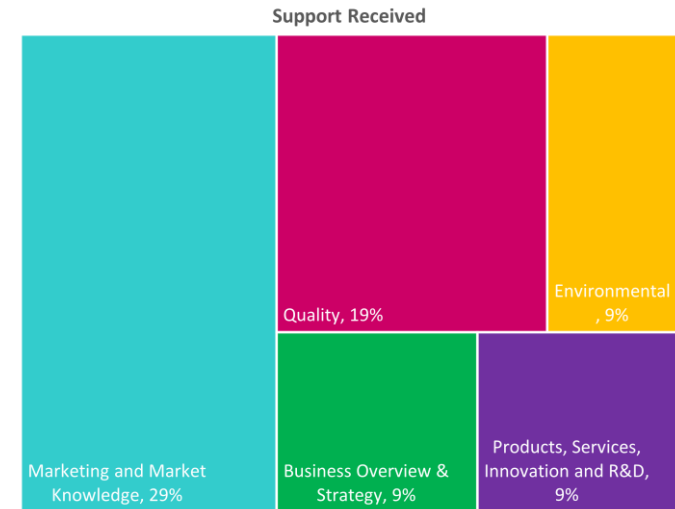

Company Engagement

Diagnostic & Delivery

£229,580

Total Grants Offered

Completion & Impacts

123
Completed Projects

93
Jobs Created

57
Jobs Forecasted