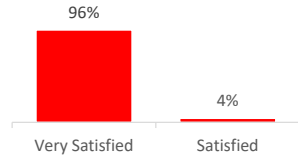

Company Engagement

Diagnostic & Delivery

£229,580

Total Grants Offered

Completion & Impacts

123
Completed Projects

93
Jobs Created

57
Jobs Forecasted