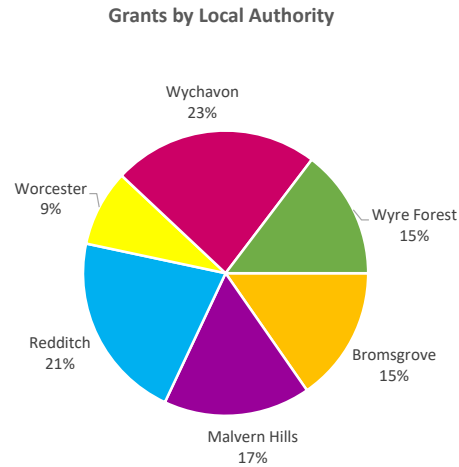

Company Engagement

Diagnostic & Delivery

£229,580

Total Grants Offered

Completion & Impacts

123
Completed Projects

93
Jobs Created

57
Jobs Forecasted