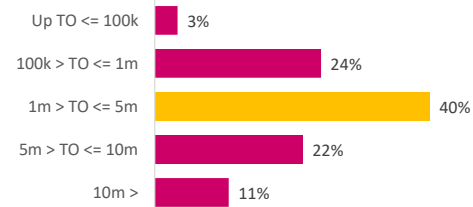

Jobs by Turnover