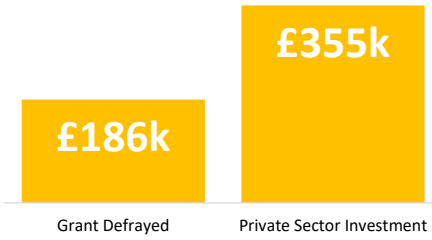

Company Engagement

Diagnostic & Delivery

£229,580

Total Grants Offered

Completion & Impacts

123
Completed Projects

93
Jobs Created

57
Jobs Forecasted