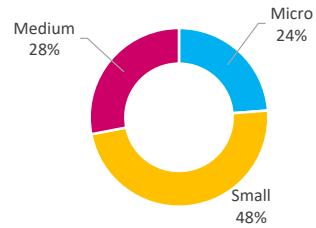

Jobs by Size