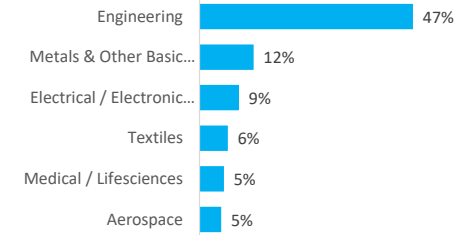

Jobs by Sectors