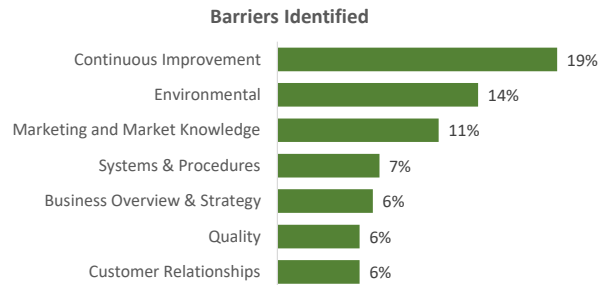

Company Engagement

Diagnostic & Delivery

£229,580

Total Grants Offered

Completion & Impacts

123
Completed Projects

93
Jobs Created

57
Jobs Forecasted