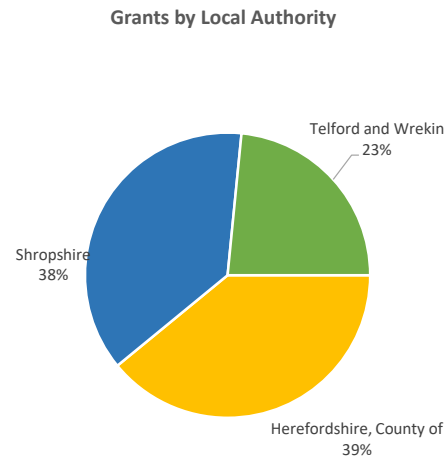

Company Engagement

Grants Offered

128
Grants offered to date

Diagnostic & Delivery

£193,912

Total Grants Offered

Completion & Impacts

104
Completed Projects