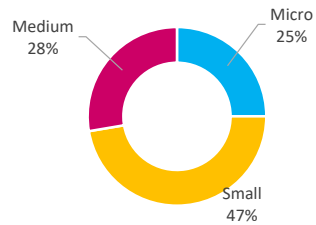

Company Engagement

Grants Offered

128
Grants offered to date

Diagnostic & Delivery

£193,912

Total Grants Offered

Completion & Impacts

104
Completed Projects

100
Jobs Created

32
Jobs Forecasted

Jobs by Sectors

Jobs by Size

Jobs by Turnover

Jobs by Local Authority