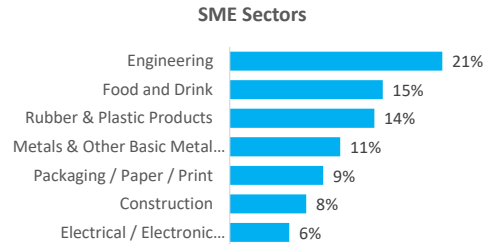

Company Engagement

Grants Offered

128
Grants offered to date

Diagnostic & Delivery

£193,912

Total Grants Offered

Completion & Impacts

104
Completed Projects