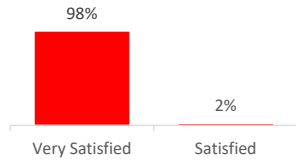

Company Engagement

Grants Offered

128
Grants offered to date

Diagnostic & Delivery

£193,912

Total Grants Offered

Completion & Impacts

104
Completed Projects