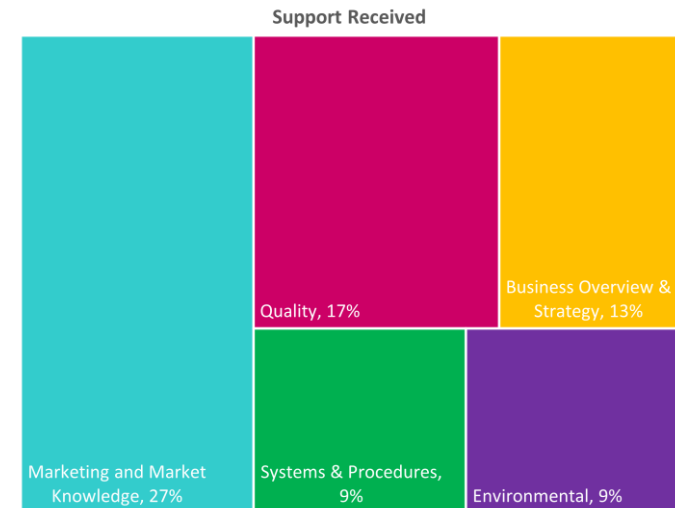

Company Engagement

Grants Offered

128
Grants offered to date

Diagnostic & Delivery

£193,912

Total Grants Offered

Completion & Impacts

104
Completed Projects

100
Jobs Created

32
Jobs Forecasted

Jobs by Sectors

Jobs by Size

Jobs by Turnover

Jobs by Local Authority