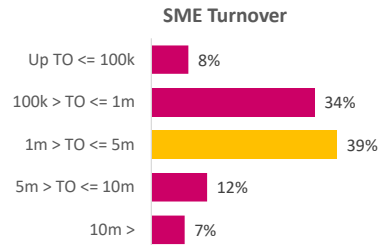

Company Engagement

Grants Offered

128
Grants offered to date

Diagnostic & Delivery

£193,912

Total Grants Offered

Completion & Impacts

104
Completed Projects

100
Jobs Created

32
Jobs Forecasted

Jobs by Sectors

Jobs by Size

Jobs by Turnover

Jobs by Local Authority