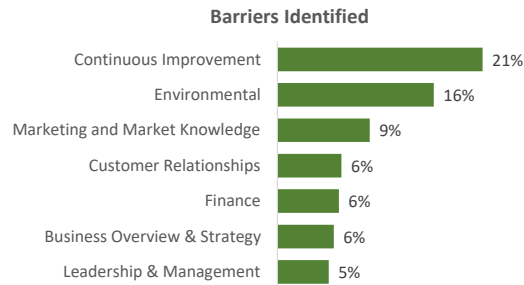

Company Engagement

Grants Offered

128
Grants offered to date

Diagnostic & Delivery

£193,912

Total Grants Offered

Completion & Impacts

104
Completed Projects