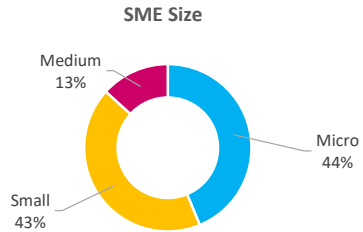

Company Engagement

Grants Offered

128
Grants offered to date

Diagnostic & Delivery

£193,912

Total Grants Offered

Completion & Impacts

104
Completed Projects