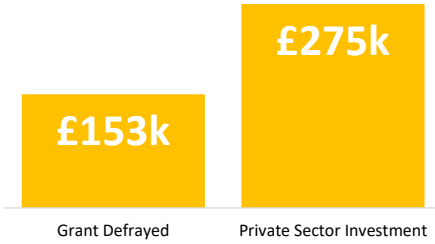

Company Engagement

Grants Offered

128
Grants offered to date

Diagnostic & Delivery

£193,912

Total Grants Offered

Completion & Impacts

104
Completed Projects

100
Jobs Created

32
Jobs Forecasted

Jobs by Sectors

Jobs by Size

Jobs by Turnover

Jobs by Local Authority