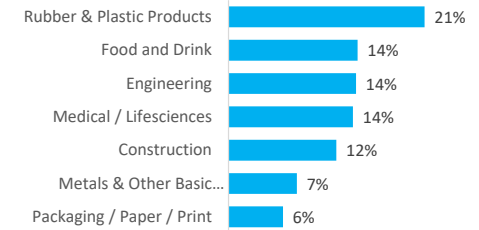

Jobs by Sectors