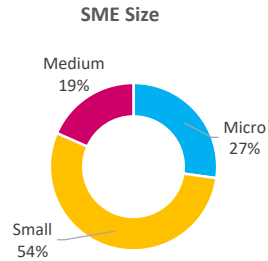

Company Engagement

Grants Offered

228
Grants offered to date

Diagnostic & Delivery

£344,487

Total Grants Offered

Completion & Impacts

180
Completed Projects

262
Jobs Created

58
Jobs Forecasted

Jobs by Sectors

Jobs by Size

Jobs by Turnover

Jobs by Local Authority