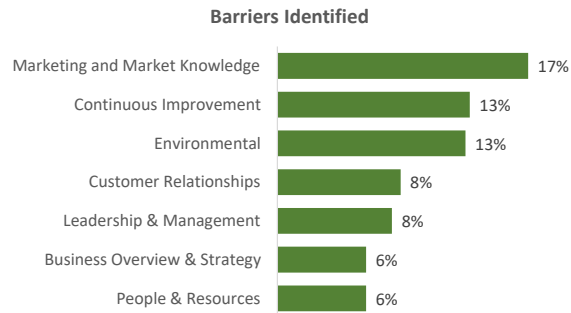

Company Engagement

Grants Offered

228
Grants offered to date

Diagnostic & Delivery

£344,487

Total Grants Offered

Completion & Impacts

180
Completed Projects