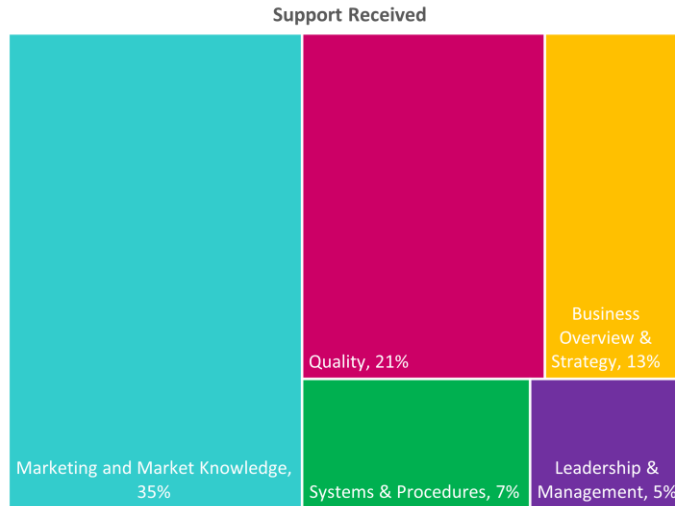

Company Engagement

Grants Offered

228
Grants offered to date

Diagnostic & Delivery

£344,487

Total Grants Offered

Completion & Impacts

180
Completed Projects

262
Jobs Created

58
Jobs Forecasted

Jobs by Sectors

Jobs by Size

Jobs by Turnover

Jobs by Local Authority