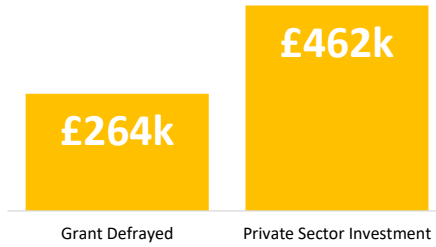

Company Engagement

Grants Offered

228
Grants offered to date

Diagnostic & Delivery

£344,487

Total Grants Offered

Completion & Impacts

180
Completed Projects

262
Jobs Created

58
Jobs Forecasted

Jobs by Sectors

Jobs by Size

Jobs by Turnover

Jobs by Local Authority