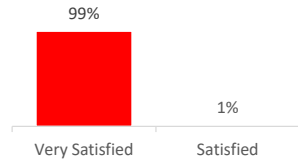

Company Engagement

Grants Offered

228
Grants offered to date

Diagnostic & Delivery

£344,487

Total Grants Offered

Completion & Impacts

180
Completed Projects