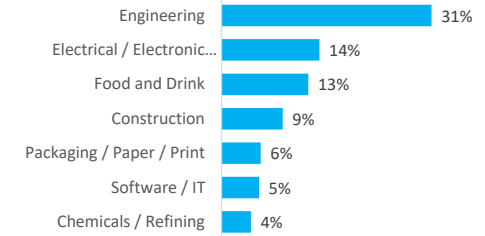

Company Engagement

Grants Offered

228
Grants offered to date

Diagnostic & Delivery

£344,487

Total Grants Offered

Completion & Impacts

180
Completed Projects

262
Jobs Created

58
Jobs Forecasted

Jobs by Sectors

Jobs by Size

Jobs by Turnover

Jobs by Local Authority