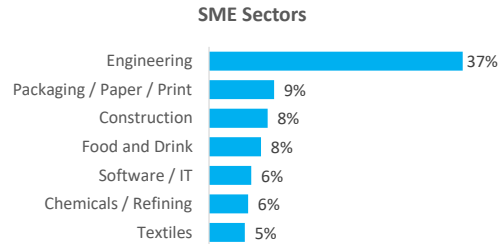

Company Engagement

Grants Offered

228
Grants offered to date

Diagnostic & Delivery

£344,487

Total Grants Offered

Completion & Impacts

180
Completed Projects