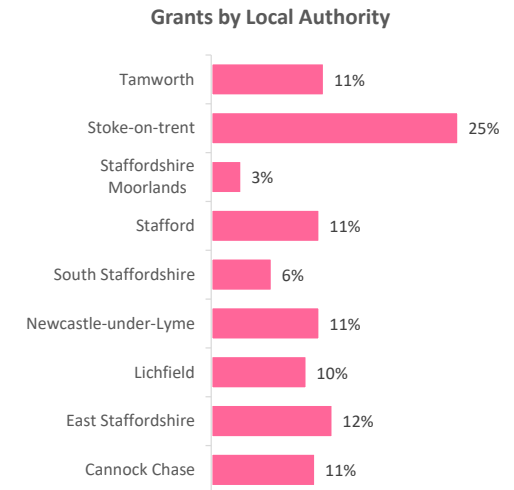

Company Engagement

Grants Offered

228
Grants offered to date

Diagnostic & Delivery

£344,487

Total Grants Offered

Completion & Impacts

180
Completed Projects