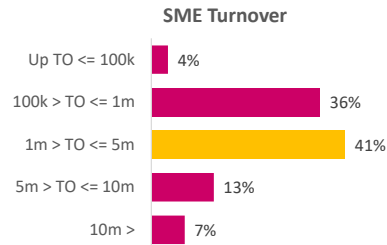

Company Engagement

Grants Offered

228
Grants offered to date

Diagnostic & Delivery

£344,487

Total Grants Offered

Completion & Impacts

180
Completed Projects

262
Jobs Created

58
Jobs Forecasted

Jobs by Sectors

Jobs by Size

Jobs by Turnover

Jobs by Local Authority