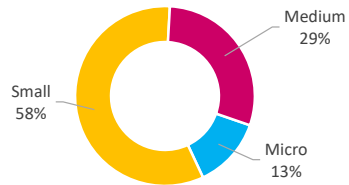

Company Engagement

Grants Offered

228
Grants offered to date

Diagnostic & Delivery

£344,487

Total Grants Offered

Completion & Impacts

180
Completed Projects

262
Jobs Created

58
Jobs Forecasted

Jobs by Sectors

Jobs by Size

Jobs by Turnover

Jobs by Local Authority