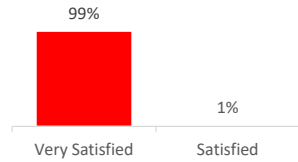

Company Engagement

Grants Offered

Diagnostic & Delivery

£354,073

Total Grants Offered

Completion & Impacts

188
Completed Projects

278
Jobs Created