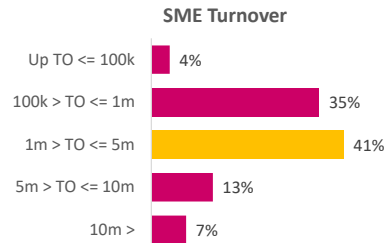

Company Engagement

Grants Offered

Diagnostic & Delivery

£354,073

Total Grants Offered

Completion & Impacts

188
Completed Projects

278
Jobs Created