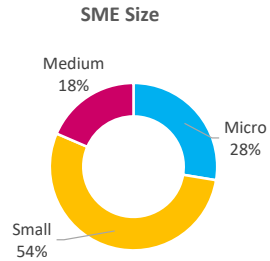

Company Engagement

Grants Offered

Diagnostic & Delivery

£354,073

Total Grants Offered

Completion & Impacts

188
Completed Projects

278
Jobs Created