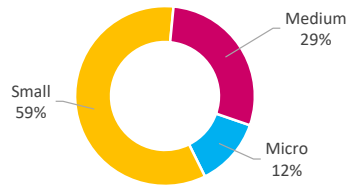

Jobs by Size