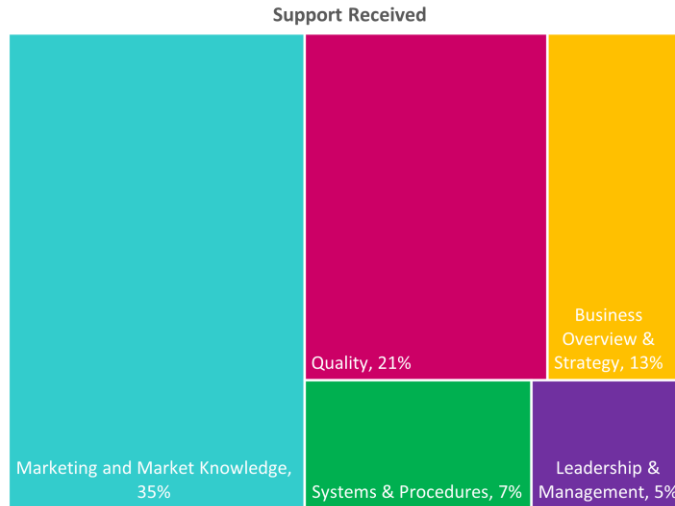

Company Engagement

Grants Offered

Diagnostic & Delivery

£354,073

Total Grants Offered

Completion & Impacts

188
Completed Projects

278
Jobs Created