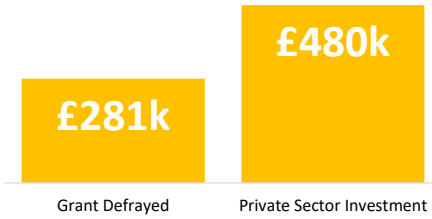

Company Engagement

Grants Offered

Diagnostic & Delivery

£354,073

Total Grants Offered

Completion & Impacts

188
Completed Projects

278
Jobs Created