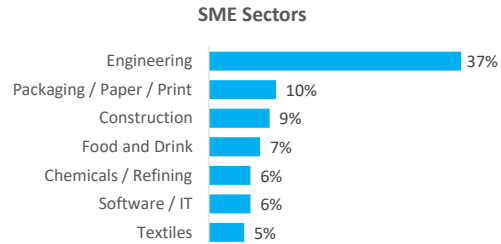

Company Engagement

Grants Offered

Diagnostic & Delivery

£354,073

Total Grants Offered

Completion & Impacts

188
Completed Projects

278
Jobs Created