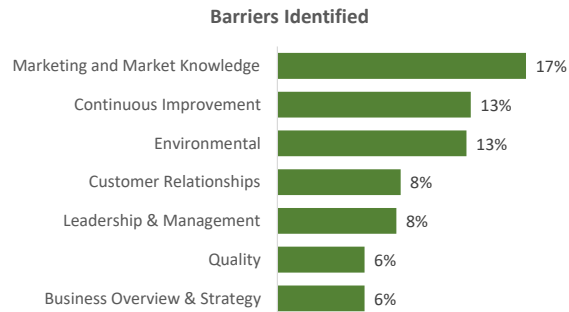

Company Engagement

Grants Offered

Diagnostic & Delivery

£354,073

Total Grants Offered

Completion & Impacts

188
Completed Projects

278
Jobs Created