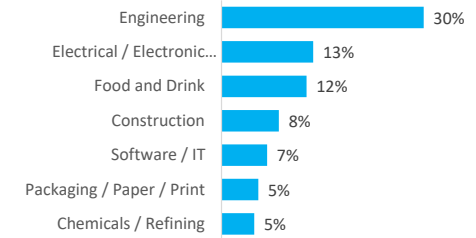

Jobs by Sectors