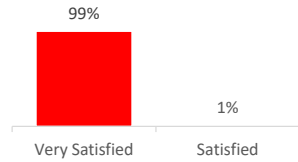

Company Engagement

Grants Offered

Diagnostic & Delivery

£327,817

Total Grants Offered

Completion & Impacts

173
Completed Projects

257
Jobs Created