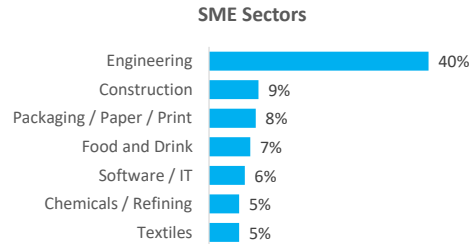

Company Engagement

Grants Offered

Diagnostic & Delivery

£327,817

Total Grants Offered

Completion & Impacts

173
Completed Projects

257
Jobs Created