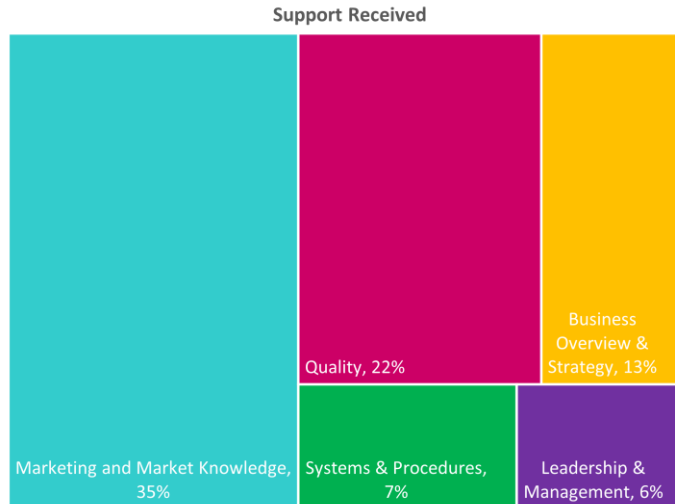

Company Engagement

Grants Offered

Diagnostic & Delivery

£327,817

Total Grants Offered

Completion & Impacts

173
Completed Projects

257
Jobs Created