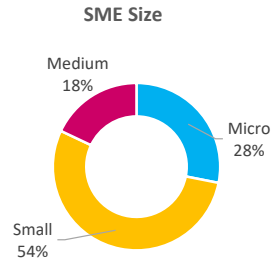

Company Engagement

Grants Offered

Diagnostic & Delivery

£327,817

Total Grants Offered

Completion & Impacts

173
Completed Projects

257
Jobs Created