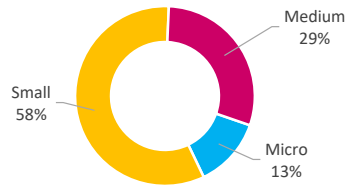

Jobs by Size