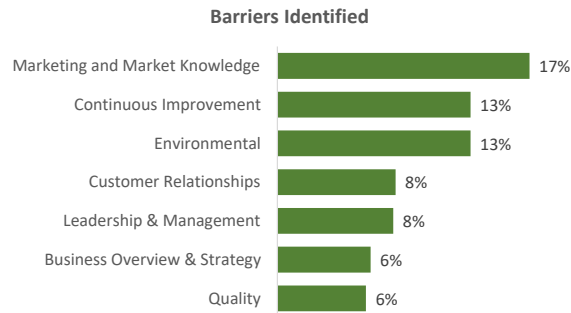

Company Engagement

Grants Offered

Diagnostic & Delivery

£327,817

Total Grants Offered

Completion & Impacts

173
Completed Projects

257
Jobs Created