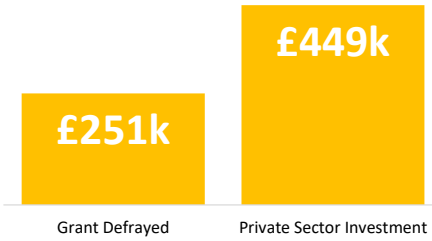

Company Engagement

Grants Offered

Diagnostic & Delivery

£327,817

Total Grants Offered

Completion & Impacts

173
Completed Projects

257
Jobs Created