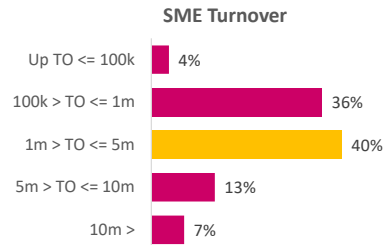

Company Engagement

Grants Offered

Diagnostic & Delivery

£327,817

Total Grants Offered

Completion & Impacts

173
Completed Projects

257
Jobs Created