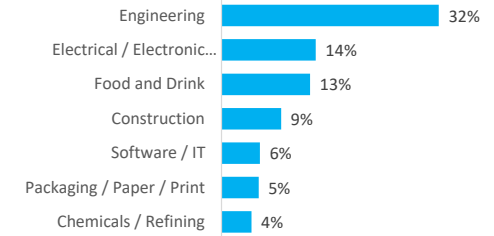

Jobs by Sectors