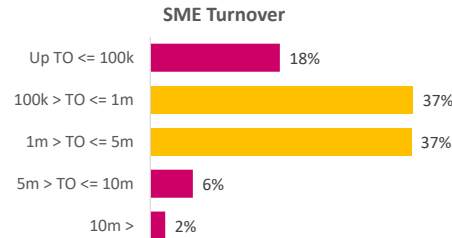

Company Engagement

Diagnostic & Delivery

**£568,142**

Total Grants Offered

**Completion & Impacts**

**305**  
Completed Projects

**290**  
Jobs Created

**81**  
Jobs Forecasted

**Jobs by Sectors**

**Jobs by Size**

**Jobs by Turnover**

**Jobs by Area**