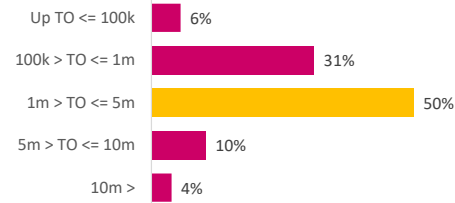

Company Engagement

Diagnostic & Delivery

**£568,142**

Total Grants Offered

**Completion & Impacts**

**305**  
Completed Projects

**290**  
Jobs Created

**81**  
Jobs Forecasted

**Jobs by Sectors**

**Jobs by Size**

**Jobs by Turnover**

**Jobs by Area**