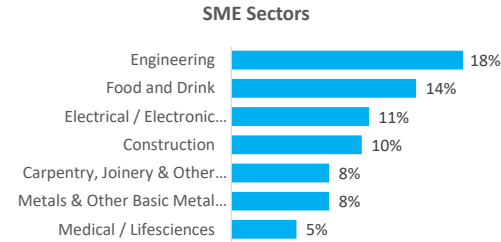

Company Engagement

Diagnostic & Delivery

**£568,142**

Total Grants Offered

**Completion & Impacts**

**305**  
Completed Projects

**290**  
Jobs Created

**81**  
Jobs Forecasted