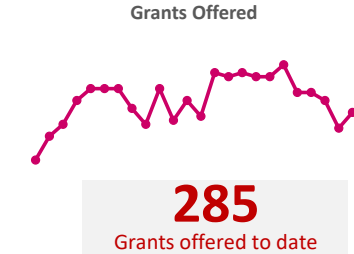

Company Engagement

Diagnostic & Delivery

**£568,142**

Total Grants Offered

**Completion & Impacts**

**305**  
Completed Projects

**290**  
Jobs Created

**81**  
Jobs Forecasted