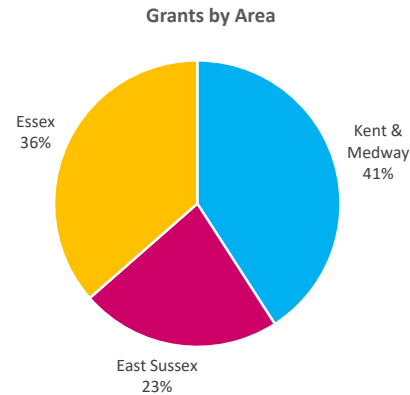

Company Engagement

Diagnostic & Delivery

**£568,142**

Total Grants Offered

**Completion & Impacts**

**305**  
Completed Projects

**290**  
Jobs Created

**81**  
Jobs Forecasted