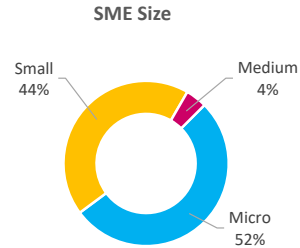

Company Engagement

Diagnostic & Delivery

**£568,142**

Total Grants Offered

**Completion & Impacts**

**305**  
Completed Projects

**290**  
Jobs Created

**81**  
Jobs Forecasted