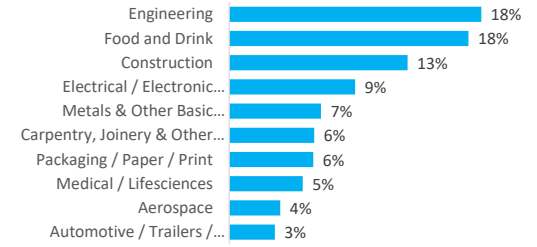

Jobs by Sectors