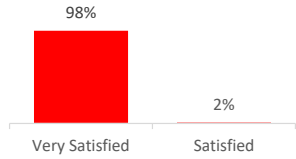

Company Engagement

Diagnostic & Delivery

**£568,142**

Total Grants Offered

**Completion & Impacts**

**305**  
Completed Projects

**290**  
Jobs Created

**81**  
Jobs Forecasted