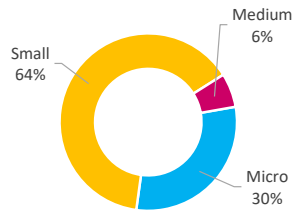

Company Engagement

Diagnostic & Delivery

**£568,142**

Total Grants Offered

**Completion & Impacts**

**305**  
Completed Projects

**290**  
Jobs Created

**81**  
Jobs Forecasted

**Jobs by Sectors**

**Jobs by Size**

**Jobs by Turnover**

**Jobs by Area**