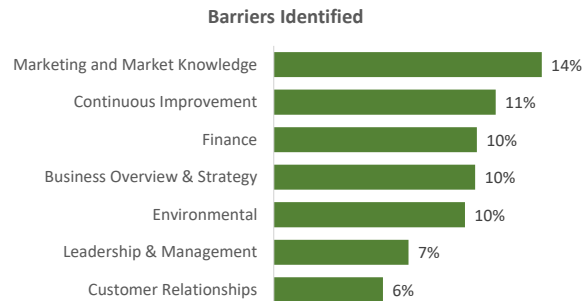

Company Engagement

Diagnostic & Delivery

**£568,142**

Total Grants Offered

**Completion & Impacts**

**305**  
Completed Projects

**290**  
Jobs Created

**81**  
Jobs Forecasted