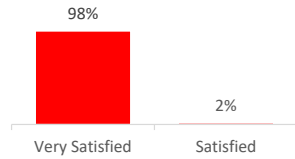

Company Engagement

Diagnostic & Delivery

£589,830

Total Grants Offered

Completion & Impacts

325

Completed Projects

308