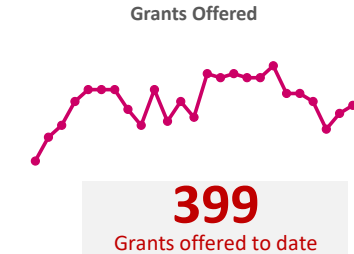

Company Engagement

Diagnostic & Delivery

£589,830

Total Grants Offered

Completion & Impacts

325

Completed Projects

308

Jobs Created

85

Jobs Forecasted

Jobs by Sectors

Jobs by Size

Jobs by Turnover

Jobs by Area