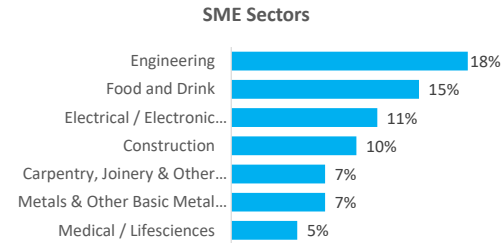

Company Engagement

Diagnostic & Delivery

£589,830

Total Grants Offered

Completion & Impacts

325

Completed Projects

308