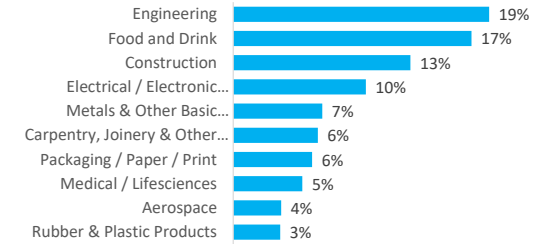

Company Engagement

Diagnostic & Delivery

£589,830

Total Grants Offered

Completion & Impacts

325

Completed Projects

308

Jobs Created

85

Jobs Forecasted

Jobs by Sectors

Jobs by Size

Jobs by Turnover

Jobs by Area