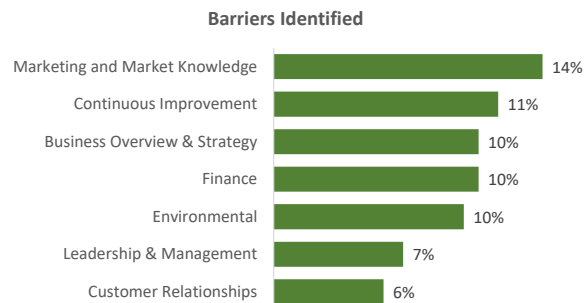

Company Engagement

Diagnostic & Delivery

£589,830

Total Grants Offered

Completion & Impacts

325

Completed Projects

308