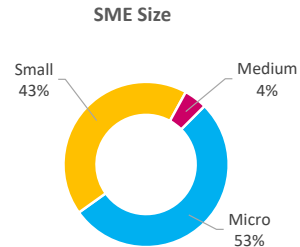

Company Engagement

Diagnostic & Delivery

£589,830

Total Grants Offered

Completion & Impacts

325

Completed Projects

308