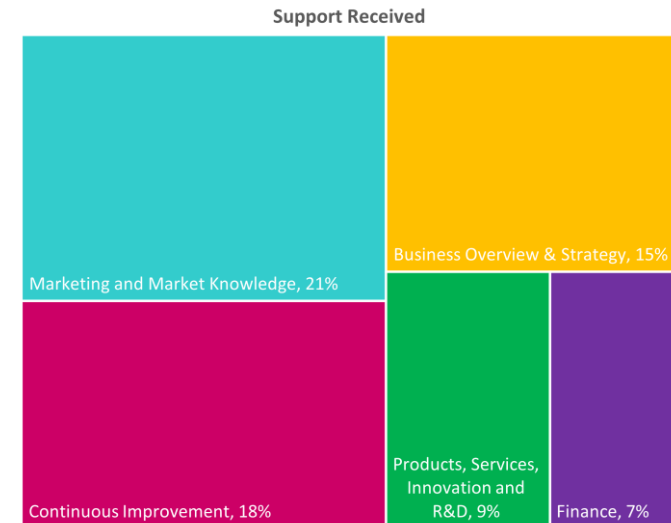

Company Engagement

Diagnostic & Delivery

£589,830

Total Grants Offered

Completion & Impacts

325

Completed Projects

308

Jobs Created

85

Jobs Forecasted

Jobs by Sectors

Jobs by Size

Jobs by Turnover

Jobs by Area