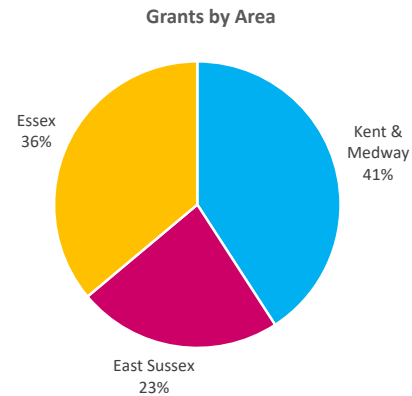

Company Engagement

Diagnostic & Delivery

£589,830

Total Grants Offered

Completion & Impacts

325

Completed Projects

308