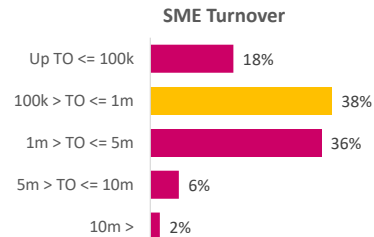

Company Engagement

Diagnostic & Delivery

£589,830

Total Grants Offered

Completion & Impacts

325

Completed Projects

308

Jobs Created

85

Jobs Forecasted

Jobs by Sectors

Jobs by Size

Jobs by Turnover

Jobs by Area