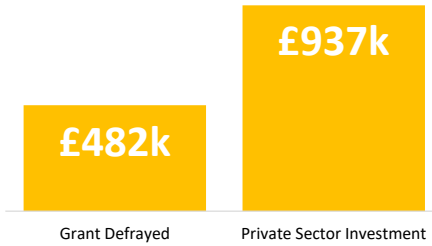

Company Engagement

Diagnostic & Delivery

£589,830

Total Grants Offered

Completion & Impacts

325

Completed Projects

308

Jobs Created

85

Jobs Forecasted

Jobs by Sectors

Jobs by Size

Jobs by Turnover

Jobs by Area