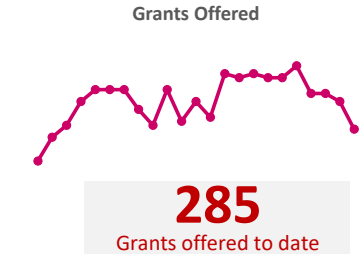

## Company Engagement

## Diagnostic & Delivery

**£549,911**

Total Grants Offered

## Completion & Impacts

**286**

Completed Projects

**276**

Jobs Created

**80**

Jobs Forecasted