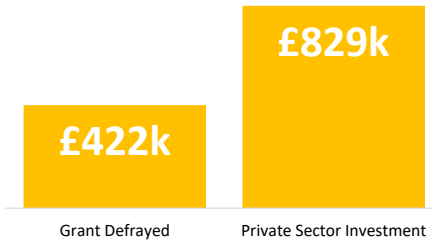

## Diagnostic & Delivery

**£549,911**

Total Grants Offered

## Completion & Impacts

**286**

Completed Projects

**276**

Jobs Created

**80**

Jobs Forecasted