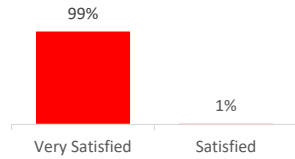

Completion & Impacts

286

Completed Projects