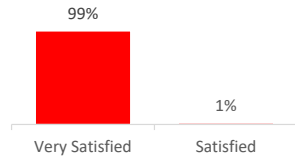

Completion & Impacts

343

Completed Projects