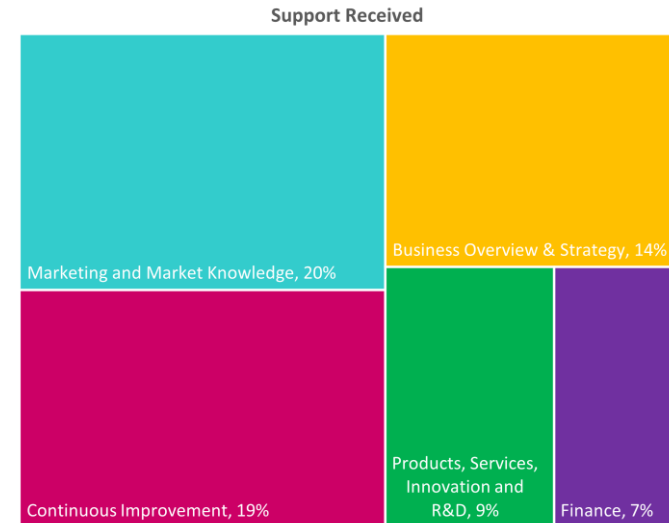

## Company Engagement

## Diagnostic & Delivery

**£617,151**

Total Grants Offered