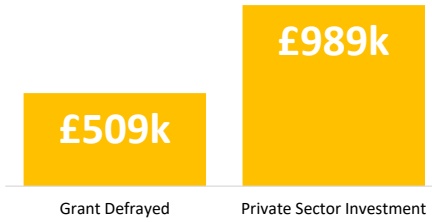

## Diagnostic & Delivery

**£617,151**

Total Grants Offered

## Completion & Impacts

**343**

Completed Projects

**315**

Jobs Created

**95**

Jobs Forecasted