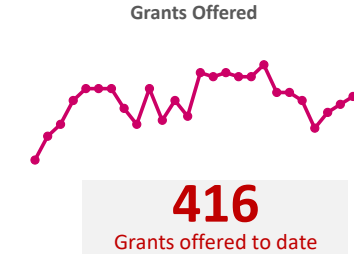

## Company Engagement

## Diagnostic & Delivery

**£617,151**

Total Grants Offered

## Completion & Impacts

**343**

Completed Projects

**315**

Jobs Created

**95**

Jobs Forecasted