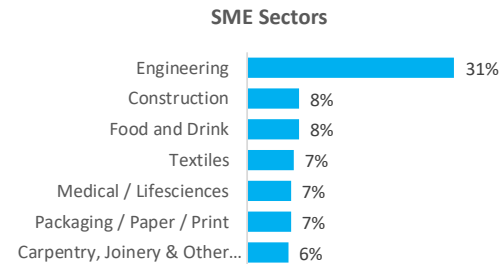

Company Engagement

Grants Offered

275
Grants offered to date

Diagnostic & Delivery

£426,451

Total Grants Offered

Completion & Impacts

226

Completed Projects

223

Jobs Created

52

Jobs Forecasted

Jobs by Sectors

Jobs by Size

Jobs by Turnover