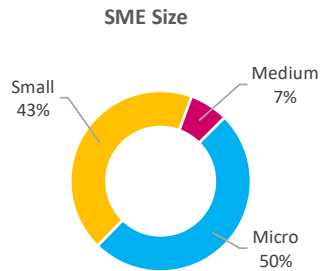

Company Engagement

Grants Offered

275
Grants offered to date

Diagnostic & Delivery

£426,451

Total Grants Offered

Completion & Impacts

226