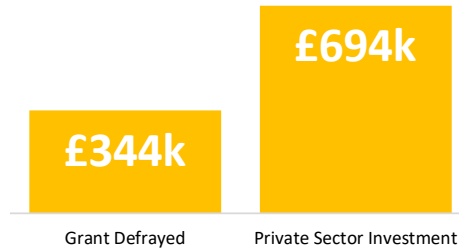

Company Engagement

Grants Offered

275
Grants offered to date

Diagnostic & Delivery

£426,451

Total Grants Offered

Completion & Impacts

226

Completed Projects

223

Jobs Created

52

Jobs Forecasted

Jobs by Sectors

Jobs by Size

Jobs by Turnover