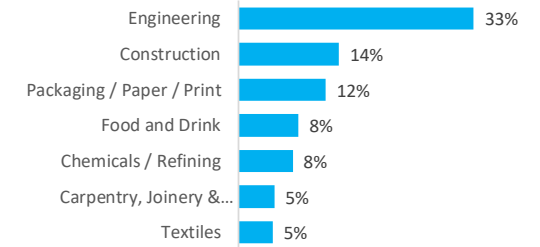

Company Engagement

Grants Offered

275
Grants offered to date

Diagnostic & Delivery

£426,451

Total Grants Offered

Completion & Impacts

226

Completed Projects

223

Jobs Created

52

Jobs Forecasted

Jobs by Sectors

Jobs by Size

Jobs by Turnover