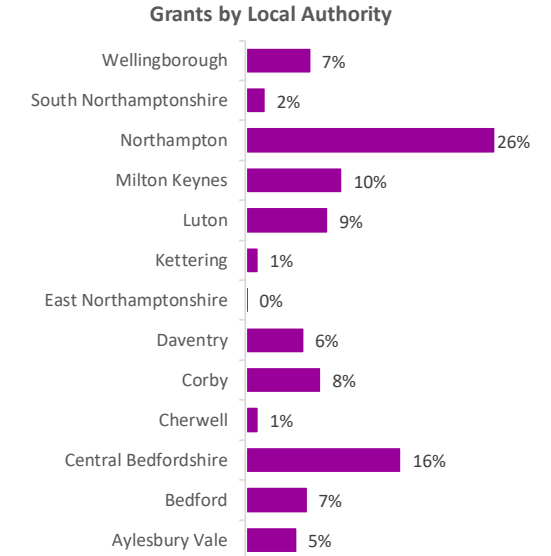

Company Engagement

Grants Offered

275
Grants offered to date

Diagnostic & Delivery

£426,451

Total Grants Offered

Completion & Impacts

226