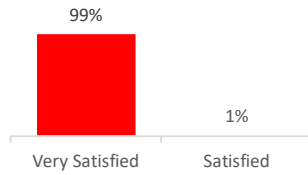

Completion & Impacts

226

Completed Projects