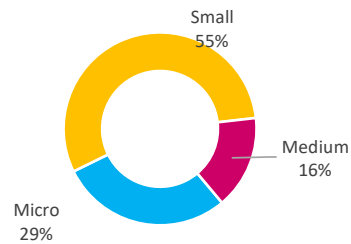

Company Engagement

Grants Offered

275
Grants offered to date

Diagnostic & Delivery

£426,451

Total Grants Offered

Completion & Impacts

226

Completed Projects

223

Jobs Created

52

Jobs Forecasted

Jobs by Sectors

Jobs by Size

Jobs by Turnover