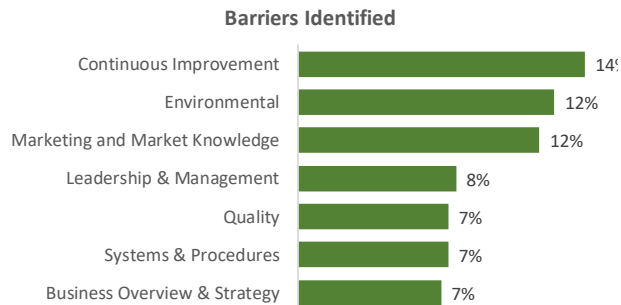

Company Engagement

Grants Offered

275
Grants offered to date

Diagnostic & Delivery

£426,451

Total Grants Offered

Completion & Impacts

226

Completed Projects

223

Jobs Created

52

Jobs Forecasted

Jobs by Sectors

Jobs by Size

Jobs by Turnover