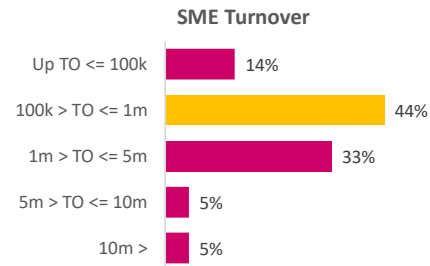

Company Engagement

Grants Offered

275
Grants offered to date

Diagnostic & Delivery

£426,451

Total Grants Offered

Completion & Impacts

226

Completed Projects

223

Jobs Created

52

Jobs Forecasted

Jobs by Sectors

Jobs by Size

Jobs by Turnover