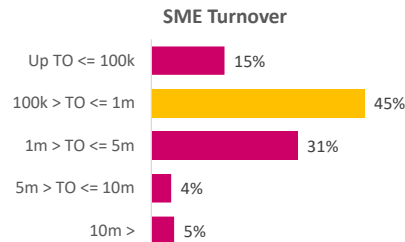

Company Engagement

Diagnostic & Delivery

£480,140

Total Grants Offered

Completion & Impacts

272
Completed Projects

256
Jobs Created

53
Jobs Forecasted