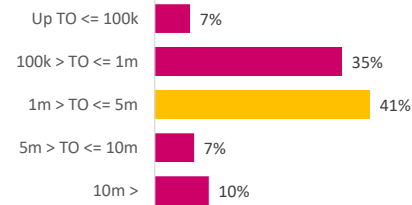

Jobs by Turnover