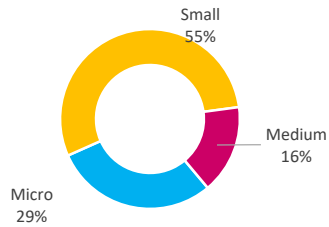

Jobs by Size