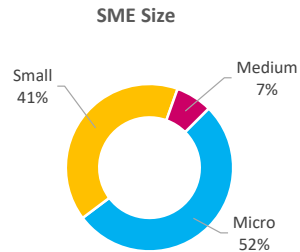

Company Engagement

Diagnostic & Delivery

£480,140

Total Grants Offered

Completion & Impacts

272
Completed Projects

256
Jobs Created

53
Jobs Forecasted