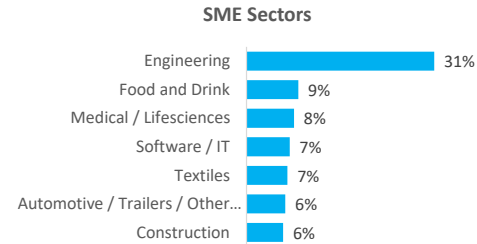

Company Engagement

Diagnostic & Delivery

£480,140

Total Grants Offered

Completion & Impacts

272
Completed Projects

256
Jobs Created

53
Jobs Forecasted