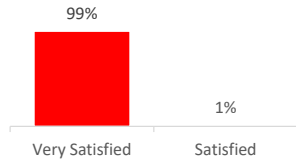

Company Engagement

Diagnostic & Delivery

£480,140

Total Grants Offered

Completion & Impacts

272
Completed Projects

256
Jobs Created

53
Jobs Forecasted