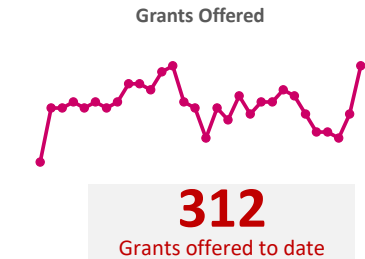

Company Engagement

Diagnostic & Delivery

£480,140

Total Grants Offered

Completion & Impacts

272
Completed Projects

256
Jobs Created

53
Jobs Forecasted