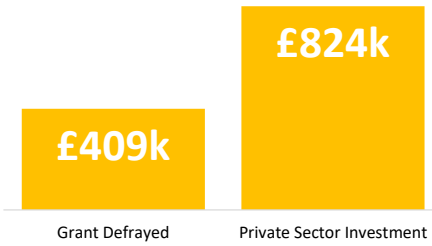

Company Engagement

Diagnostic & Delivery

£480,140

Total Grants Offered

Completion & Impacts

272
Completed Projects

256
Jobs Created

53
Jobs Forecasted