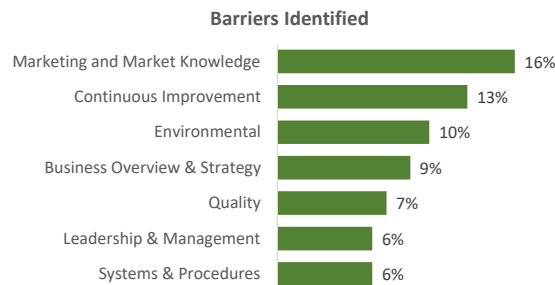

Company Engagement

Diagnostic & Delivery

£480,140

Total Grants Offered

Completion & Impacts

272
Completed Projects

256
Jobs Created

53
Jobs Forecasted