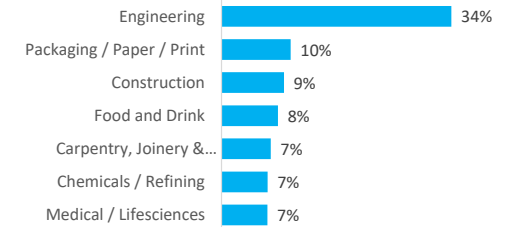

Jobs by Sectors