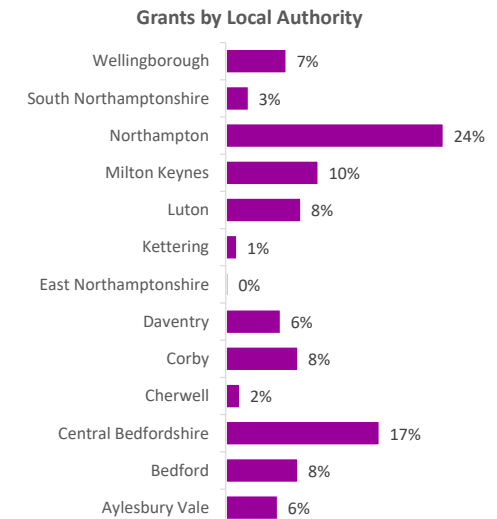

Company Engagement

Diagnostic & Delivery

£480,140

Total Grants Offered

Completion & Impacts

272
Completed Projects

256
Jobs Created

53
Jobs Forecasted

Jobs by Sectors

Jobs by Size

Jobs by Turnover

Jobs by Local Authority