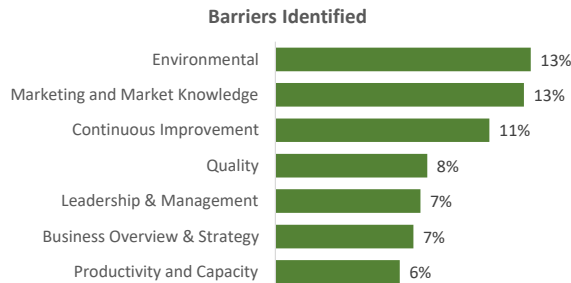

Company Engagement

Grants Offered

Diagnostic & Delivery

£441,274

Total Grants Offered

Completion & Impacts

236

Completed Projects