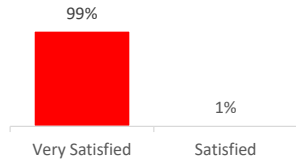

Company Engagement

Grants Offered

Diagnostic & Delivery

£441,274

Total Grants Offered

Completion & Impacts

236

Completed Projects