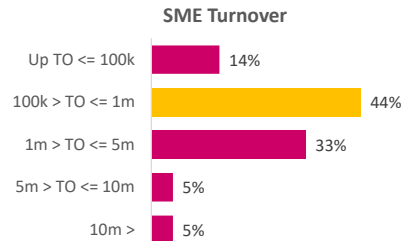

Company Engagement

Grants Offered

Diagnostic & Delivery

£441,274

Total Grants Offered

Completion & Impacts

236

Completed Projects

226

Jobs Created

53

Jobs Forecasted

Jobs by Sectors

Jobs by Size

Jobs by Turnover

Jobs by Local Authority