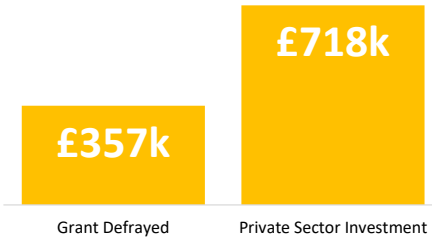

Company Engagement

Grants Offered

Diagnostic & Delivery

£441,274

Total Grants Offered

Completion & Impacts

236

Completed Projects

226

Jobs Created

53

Jobs Forecasted

Jobs by Sectors

Jobs by Size

Jobs by Turnover

Jobs by Local Authority