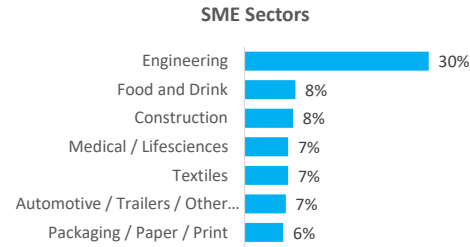

Company Engagement

Grants Offered

Diagnostic & Delivery

£441,274

Total Grants Offered

Completion & Impacts

236

Completed Projects