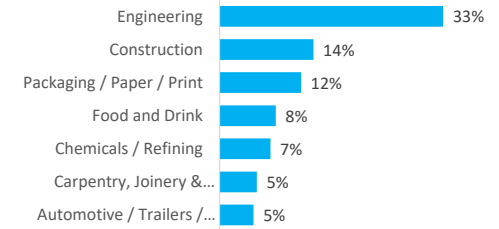

Company Engagement

Grants Offered

Diagnostic & Delivery

£441,274

Total Grants Offered

Completion & Impacts

236

Completed Projects

226

Jobs Created

53

Jobs Forecasted

Jobs by Sectors

Jobs by Size

Jobs by Turnover

Jobs by Local Authority