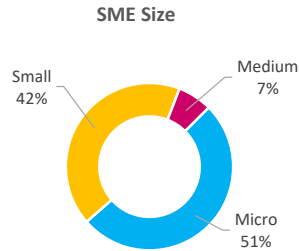

Company Engagement

Grants Offered

Diagnostic & Delivery

£441,274

Total Grants Offered

Completion & Impacts

236

Completed Projects

226

Jobs Created

53

Jobs Forecasted

Jobs by Sectors

Jobs by Size

Jobs by Turnover

Jobs by Local Authority