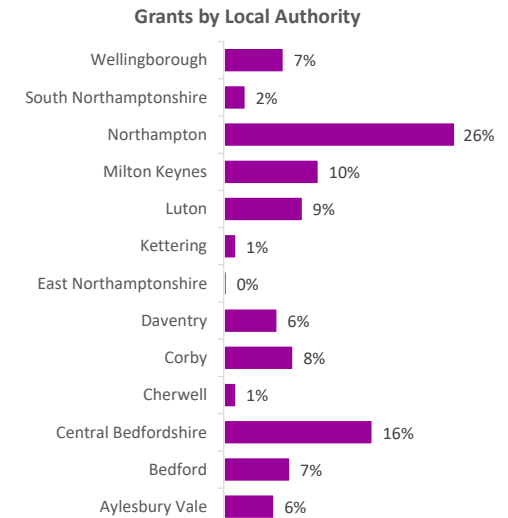

Company Engagement

Grants Offered

Diagnostic & Delivery

£441,274

Total Grants Offered

Completion & Impacts

236

Completed Projects

226

Jobs Created

53

Jobs Forecasted

Jobs by Sectors

Jobs by Size

Jobs by Turnover

Jobs by Local Authority