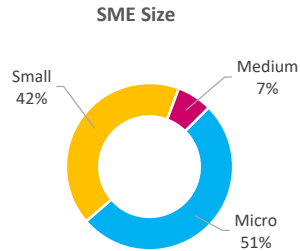

Company Engagement

Grants Offered

Diagnostic & Delivery

£453,921

Total Grants Offered

Completion & Impacts

246

Completed Projects

233

Jobs Created

53

Jobs Forecasted

Jobs by Sectors

Jobs by Size

Jobs by Turnover

Jobs by Local Authority