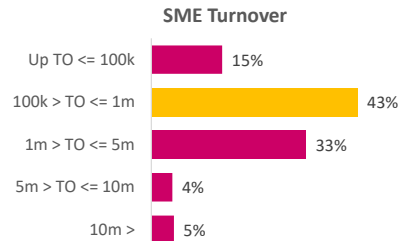

Company Engagement

Grants Offered

Diagnostic & Delivery

£453,921

Total Grants Offered

Completion & Impacts

246

Completed Projects

233

Jobs Created

53

Jobs Forecasted

Jobs by Sectors

Jobs by Size

Jobs by Turnover

Jobs by Local Authority