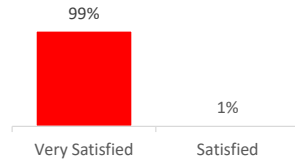

Company Engagement

Grants Offered

Diagnostic & Delivery

£453,921

Total Grants Offered

Completion & Impacts

246

Completed Projects