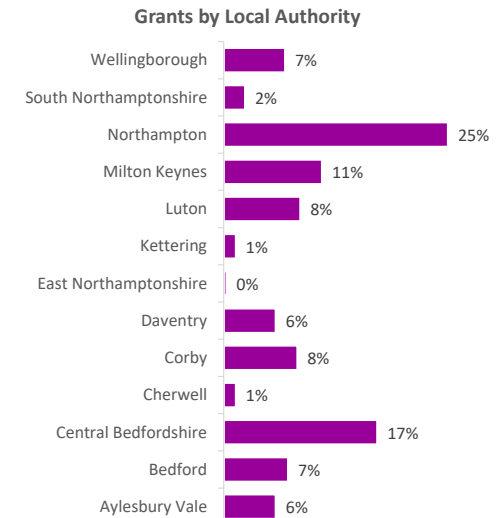

Company Engagement

Grants Offered

Diagnostic & Delivery

£453,921

Total Grants Offered

Completion & Impacts

246

Completed Projects

233

Jobs Created

53

Jobs Forecasted

Jobs by Sectors

Jobs by Size

Jobs by Turnover

Jobs by Local Authority