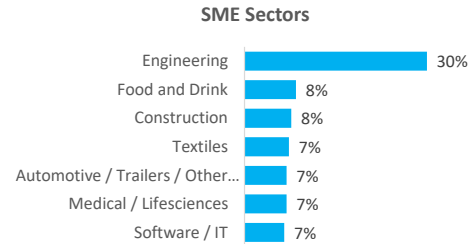

Company Engagement

Grants Offered

Diagnostic & Delivery

£453,921

Total Grants Offered

Completion & Impacts

246

Completed Projects