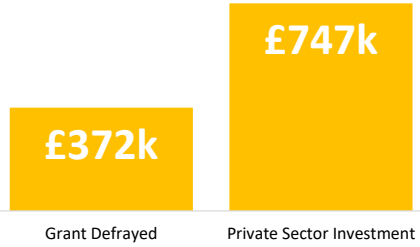

Company Engagement

Grants Offered

Diagnostic & Delivery

£453,921

Total Grants Offered

Completion & Impacts

246

Completed Projects

233

Jobs Created

53

Jobs Forecasted

Jobs by Sectors

Jobs by Size

Jobs by Turnover

Jobs by Local Authority