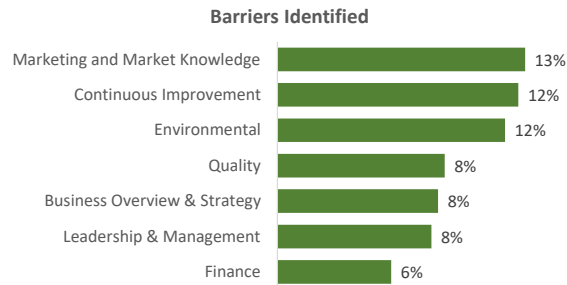

Company Engagement

Grants Offered

Diagnostic & Delivery

£453,921

Total Grants Offered

Completion & Impacts

246

Completed Projects