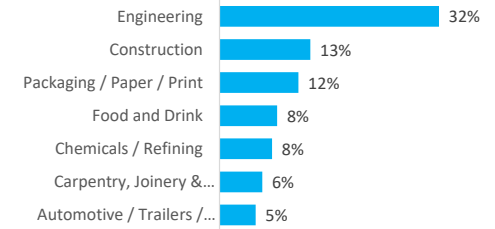

Company Engagement

Grants Offered

Diagnostic & Delivery

£453,921

Total Grants Offered

Completion & Impacts

246

Completed Projects

233

Jobs Created

53

Jobs Forecasted

Jobs by Sectors

Jobs by Size

Jobs by Turnover

Jobs by Local Authority