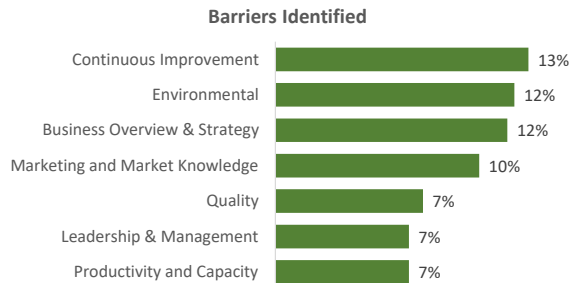

Company Engagement

Grants Offered

281
Grants offered to date

Diagnostic & Delivery

£434,759

Total Grants Offered

Completion & Impacts

228

Completed Projects

224

Jobs Created

52

Jobs Forecasted

Jobs by Sectors

Jobs by Size

Jobs by Turnover