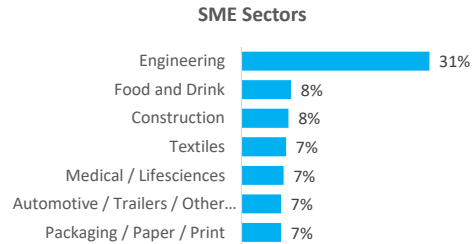

Company Engagement

Grants Offered

281
Grants offered to date

Diagnostic & Delivery

£434,759

Total Grants Offered

Completion & Impacts

228

Completed Projects

224

Jobs Created

52

Jobs Forecasted

Jobs by Sectors

Jobs by Size

Jobs by Turnover