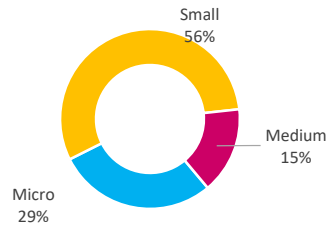

Company Engagement

Grants Offered

281
Grants offered to date

Diagnostic & Delivery

£434,759

Total Grants Offered

Completion & Impacts

228

Completed Projects

224

Jobs Created

52

Jobs Forecasted

Jobs by Sectors

Jobs by Size

Jobs by Turnover