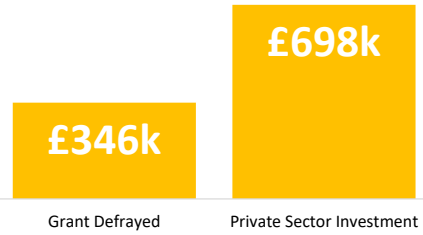

Company Engagement

Grants Offered

281
Grants offered to date

Diagnostic & Delivery

£434,759

Total Grants Offered

Completion & Impacts

228

Completed Projects

224

Jobs Created

52

Jobs Forecasted

Jobs by Sectors

Jobs by Size

Jobs by Turnover