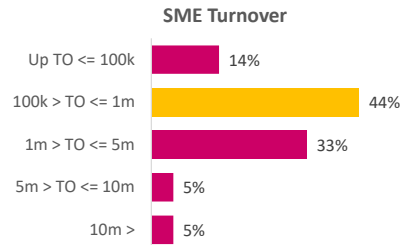

Company Engagement

Grants Offered

281
Grants offered to date

Diagnostic & Delivery

£434,759

Total Grants Offered

Completion & Impacts

228

Completed Projects

224

Jobs Created

52

Jobs Forecasted

Jobs by Sectors

Jobs by Size

Jobs by Turnover