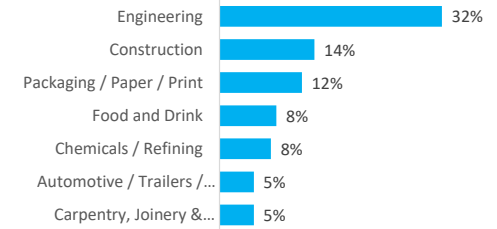

Company Engagement

Grants Offered

281
Grants offered to date

Diagnostic & Delivery

£434,759

Total Grants Offered

Completion & Impacts

228

Completed Projects

224

Jobs Created

52

Jobs Forecasted

Jobs by Sectors

Jobs by Size

Jobs by Turnover