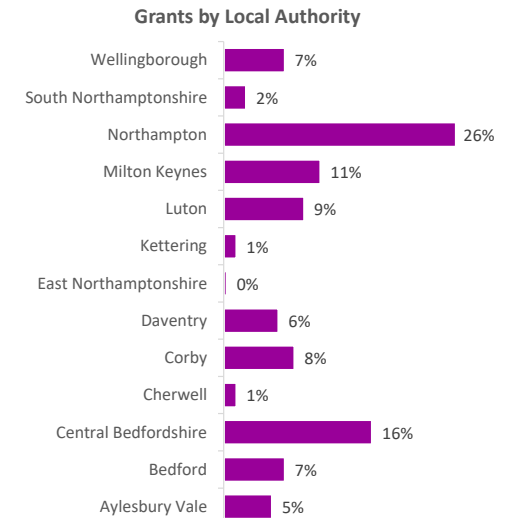

Company Engagement

Grants Offered

281
Grants offered to date

Diagnostic & Delivery

£434,759

Total Grants Offered

Completion & Impacts

228