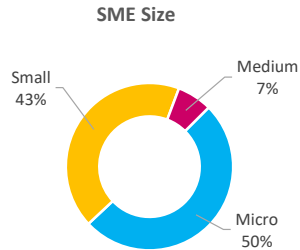

Company Engagement

Grants Offered

281
Grants offered to date

Diagnostic & Delivery

£434,759

Total Grants Offered

Completion & Impacts

228