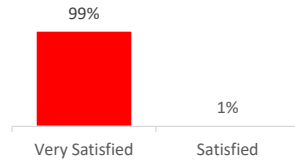

Completion & Impacts

228

Completed Projects