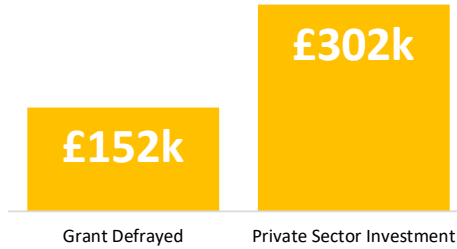

Company Engagement

Diagnostic & Delivery

£235,705

Total Grants Offered

Completion & Impacts

99
Completed Projects

84
Jobs Created

8
Jobs Forecasted