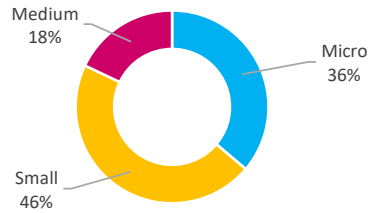

Jobs by Size