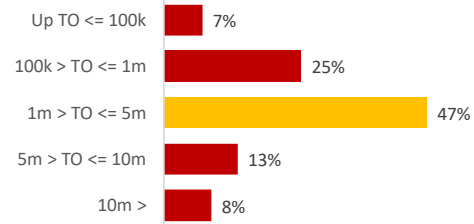

Jobs by Turnover