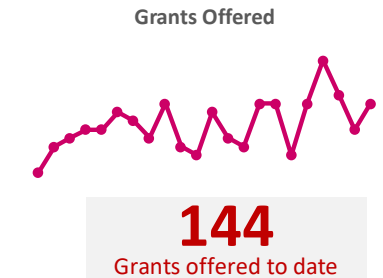

Company Engagement

Diagnostic & Delivery

£235,705

Total Grants Offered

Completion & Impacts

99
Completed Projects

84
Jobs Created

8
Jobs Forecasted