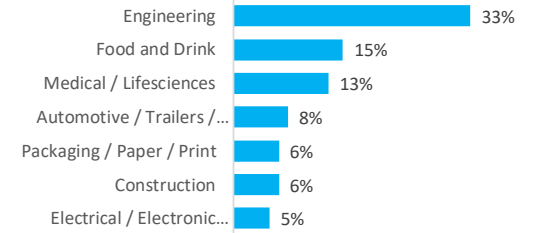

Jobs by Sectors