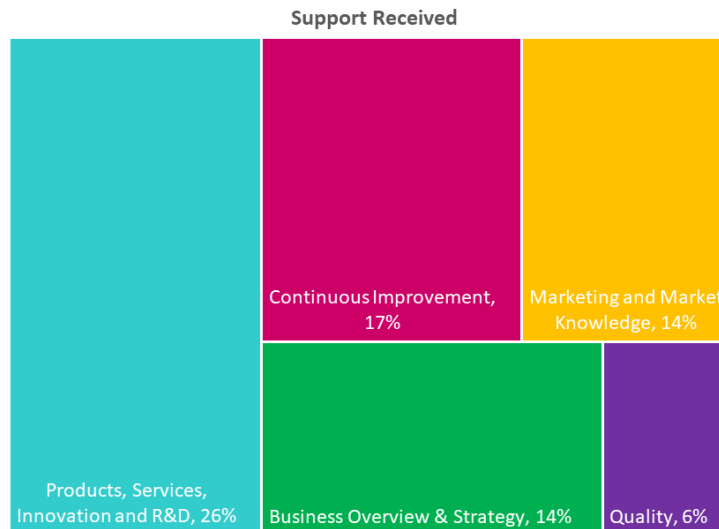

Company Engagement

Diagnostic & Delivery

£235,705

Total Grants Offered

Completion & Impacts

99
Completed Projects

84
Jobs Created

8
Jobs Forecasted