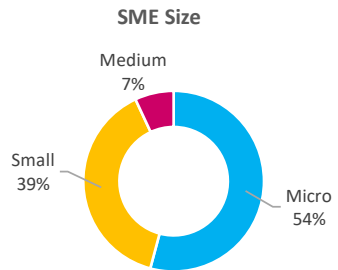

Company Engagement

Diagnostic & Delivery

£235,705

Total Grants Offered

Completion & Impacts

99
Completed Projects

84
Jobs Created

8
Jobs Forecasted