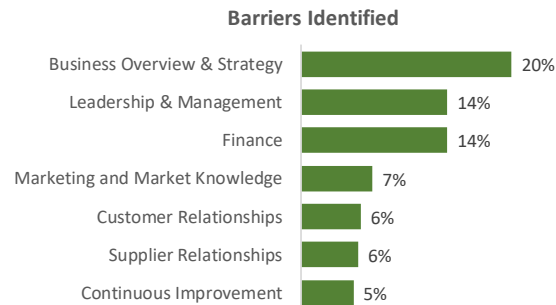

Company Engagement

Diagnostic & Delivery

£235,705

Total Grants Offered

Completion & Impacts

99
Completed Projects

84
Jobs Created

8
Jobs Forecasted