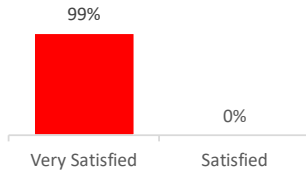

Company Engagement

Diagnostic & Delivery

£235,705

Total Grants Offered

Completion & Impacts

99
Completed Projects

84
Jobs Created

8
Jobs Forecasted