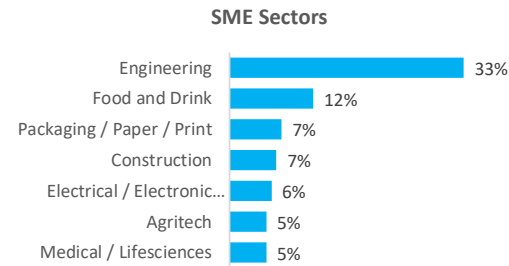

Company Engagement

Diagnostic & Delivery

£235,705

Total Grants Offered

Completion & Impacts

99
Completed Projects

84
Jobs Created

8
Jobs Forecasted