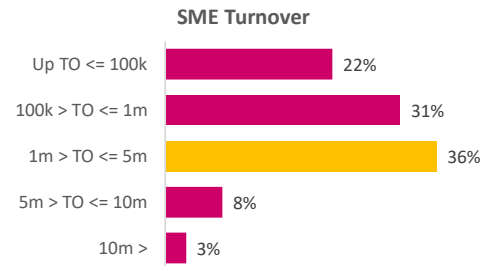

Company Engagement

Diagnostic & Delivery

£235,705

Total Grants Offered

Completion & Impacts

99
Completed Projects

84
Jobs Created

8
Jobs Forecasted