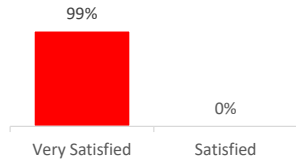

Company Engagement

Diagnostic & Delivery

£275,220

Total Grants Offered

Completion & Impacts

136
Completed Projects

133

Jobs Created