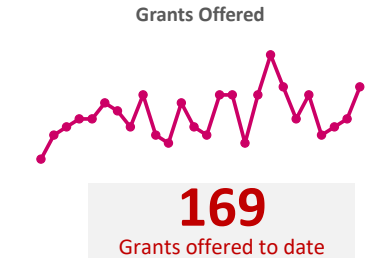

Company Engagement

Diagnostic & Delivery

£275,220

Total Grants Offered

Completion & Impacts

136
Completed Projects

133

Jobs Created