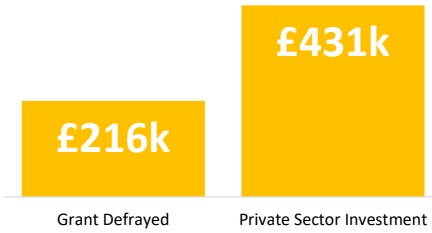

Company Engagement

Diagnostic & Delivery

£275,220

Total Grants Offered

Completion & Impacts

136
Completed Projects

133

Jobs Created