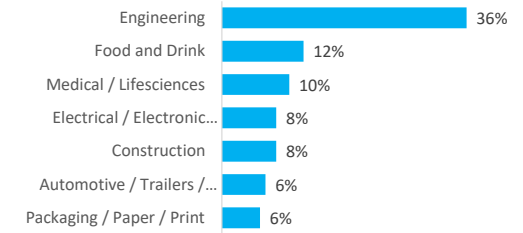

Jobs by Sectors