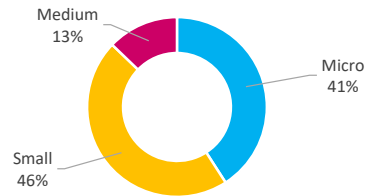

Jobs by Size