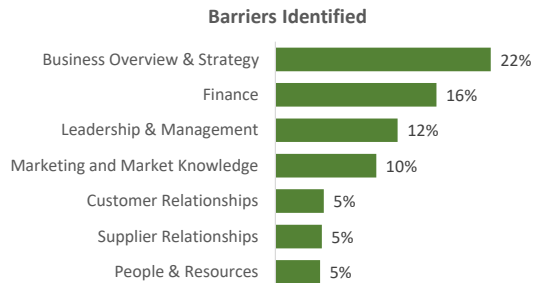

Company Engagement

Diagnostic & Delivery

£275,220

Total Grants Offered

Completion & Impacts

136
Completed Projects

133

Jobs Created