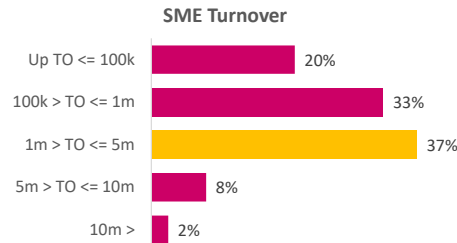

Company Engagement

Diagnostic & Delivery

£275,220

Total Grants Offered

Completion & Impacts

136
Completed Projects

133

Jobs Created