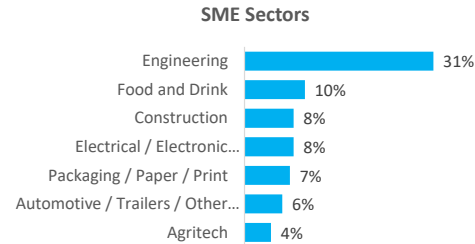

Company Engagement

Diagnostic & Delivery

£275,220

Total Grants Offered

Completion & Impacts

136
Completed Projects

133

Jobs Created