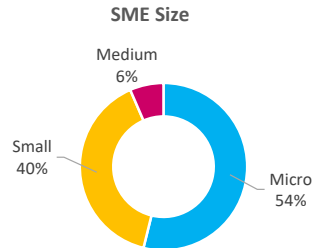

Company Engagement

Diagnostic & Delivery

£275,220

Total Grants Offered

Completion & Impacts

136
Completed Projects

133

Jobs Created