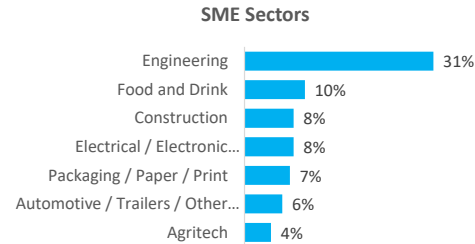

Company Engagement

Grants Offered

169
Grants offered to date

Diagnostic & Delivery

£275,220

Total Grants Offered

Grants by Local Authority

Completion & Impacts