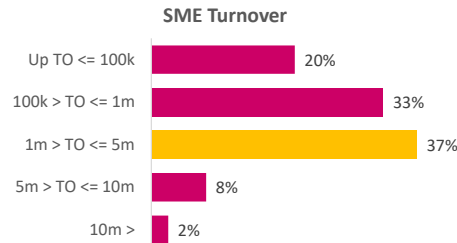

Company Engagement

Grants Offered

169
Grants offered to date

Diagnostic & Delivery

£275,220

Total Grants Offered

Grants by Local Authority

Completion & Impacts