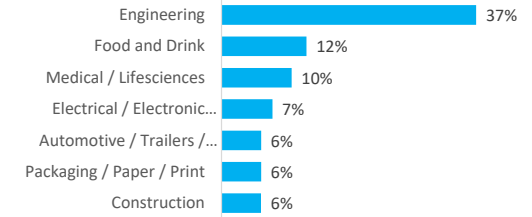

Jobs by Sectors