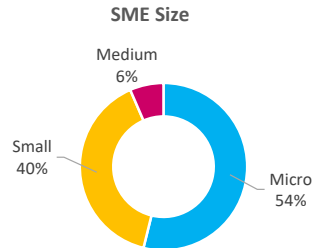

Company Engagement

Grants Offered

169
Grants offered to date

Diagnostic & Delivery

£275,220

Total Grants Offered

Grants by Local Authority

Completion & Impacts