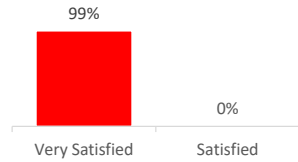

Completion & Impacts

131
Completed Projects