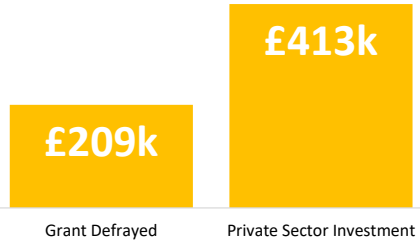

Company Engagement

Grants Offered

169
Grants offered to date

Diagnostic & Delivery

£275,220

Total Grants Offered

Grants by Local Authority

Completion & Impacts

131
Completed Projects

128
Jobs Created

9
Jobs Forecasted

Jobs by Sectors

Jobs by Size

Jobs by Turnover

Jobs by Local Authority