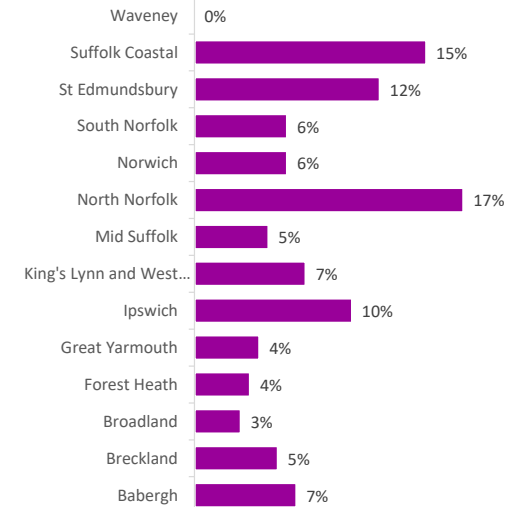

Company Engagement

Grants Offered

169
Grants offered to date

Diagnostic & Delivery

£275,220

Total Grants Offered

Grants by Local Authority

Completion & Impacts