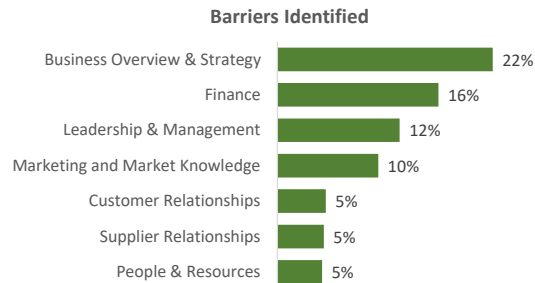

Company Engagement

Grants Offered

169
Grants offered to date

Diagnostic & Delivery

£275,220

Total Grants Offered

Grants by Local Authority

Completion & Impacts