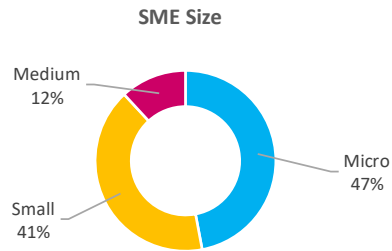

Company Engagement

Grants Offered

236
Grants offered to date

Diagnostic & Delivery

£359,381

Total Grants Offered

Completion & Impacts

188