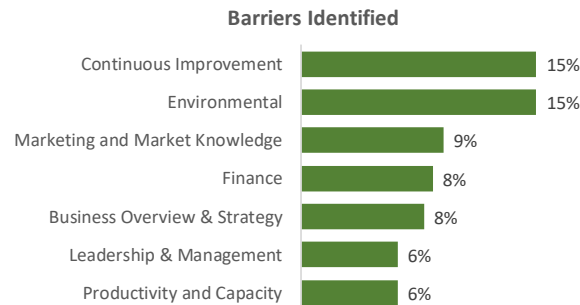

Company Engagement

Grants Offered

236
Grants offered to date

Diagnostic & Delivery

£359,381

Total Grants Offered

Completion & Impacts

188