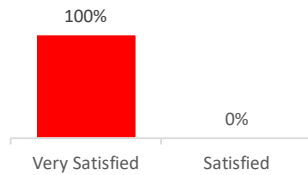

Completion & Impacts

188

Completed Projects