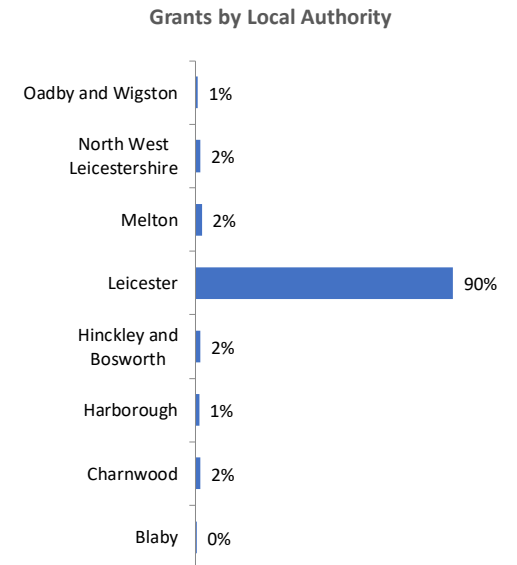

Company Engagement

Grants Offered

236
Grants offered to date

Diagnostic & Delivery

£359,381

Total Grants Offered

Completion & Impacts

188