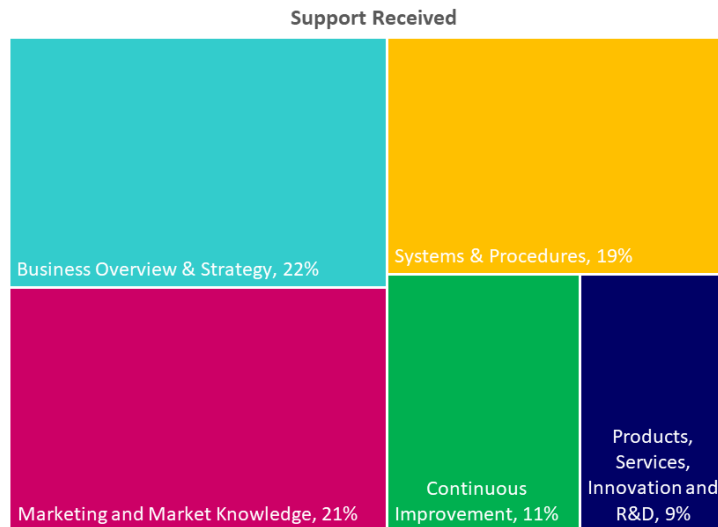

Company Engagement

Grants Offered

236
Grants offered to date

Diagnostic & Delivery

£359,381

Total Grants Offered

Completion & Impacts

188

Completed Projects

250

Jobs Created

91

Jobs Forecasted

Jobs by Sectors

Jobs by Size

Jobs by Turnover