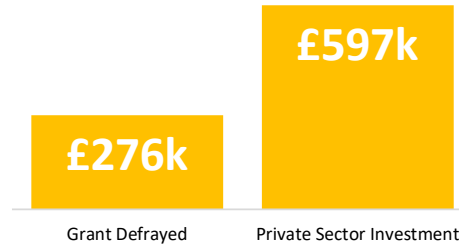

Company Engagement

Grants Offered

236
Grants offered to date

Diagnostic & Delivery

£359,381

Total Grants Offered

Completion & Impacts

188

Completed Projects

250

Jobs Created

91

Jobs Forecasted

Jobs by Sectors

Jobs by Size

Jobs by Turnover