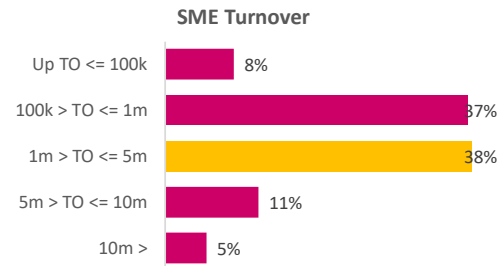

Company Engagement

Grants Offered

236
Grants offered to date

Diagnostic & Delivery

£359,381

Total Grants Offered

Completion & Impacts

188

Completed Projects

250

Jobs Created

91

Jobs Forecasted

Jobs by Sectors

Jobs by Size

Jobs by Turnover