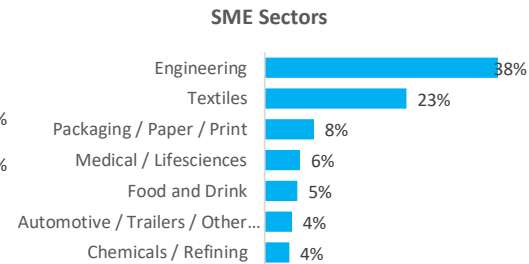

Company Engagement

Grants Offered

236
Grants offered to date

Diagnostic & Delivery

£359,381

Total Grants Offered

Completion & Impacts

188

Completed Projects

250

Jobs Created

91

Jobs Forecasted

Jobs by Sectors

Jobs by Size

Jobs by Turnover