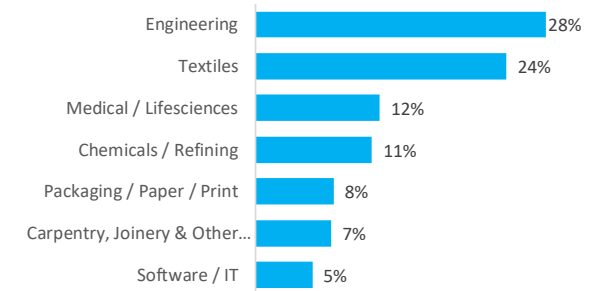

Company Engagement

Grants Offered

236
Grants offered to date

Diagnostic & Delivery

£359,381

Total Grants Offered

Completion & Impacts

188

Completed Projects

250

Jobs Created

91

Jobs Forecasted

Jobs by Sectors

Jobs by Size

Jobs by Turnover