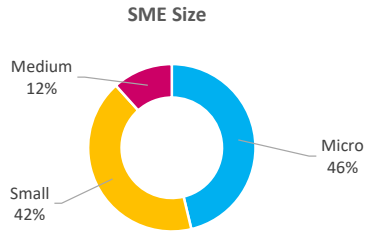

Company Engagement

Diagnostic & Delivery

£400,643

Total Grants Offered

Completion & Impacts

236
Completed Projects

302
Jobs Created

113
Jobs Forecasted