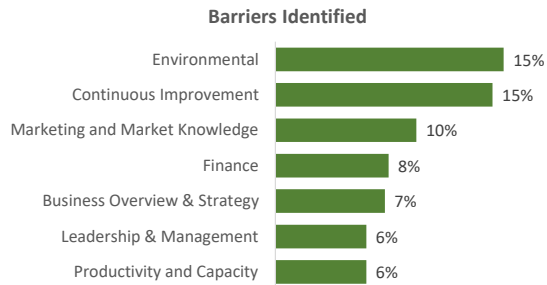

Company Engagement

Diagnostic & Delivery

£400,643

Total Grants Offered

Completion & Impacts

236
Completed Projects

302
Jobs Created

113
Jobs Forecasted