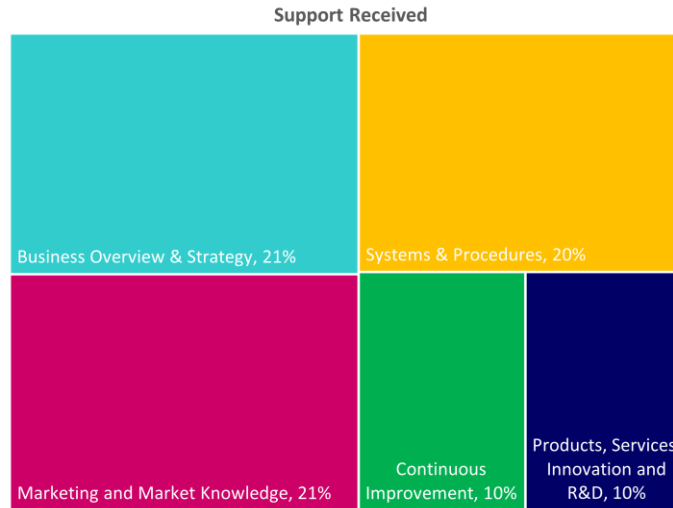

Company Engagement

Diagnostic & Delivery

£400,643

Total Grants Offered

Completion & Impacts

236
Completed Projects

302
Jobs Created

113
Jobs Forecasted