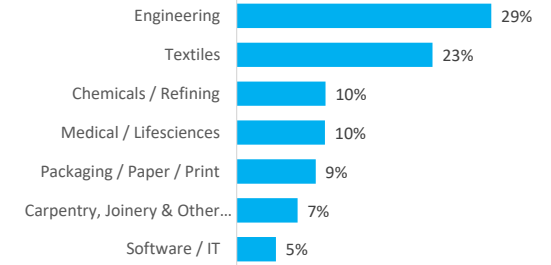

Jobs by Sectors