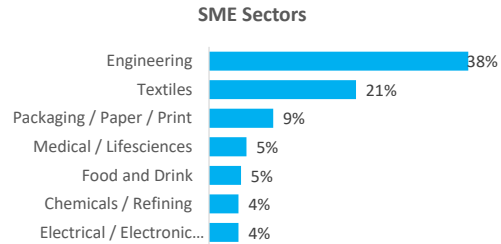

Company Engagement

Diagnostic & Delivery

£400,643

Total Grants Offered

Completion & Impacts

236
Completed Projects

302
Jobs Created

113
Jobs Forecasted