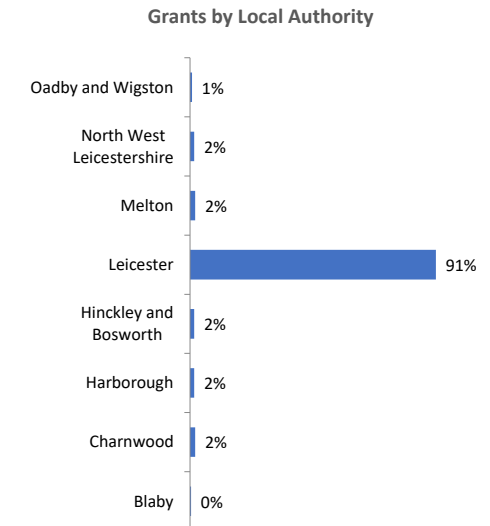

Company Engagement

Diagnostic & Delivery

£400,643

Total Grants Offered

Completion & Impacts

236
Completed Projects

302
Jobs Created

113
Jobs Forecasted

Jobs by Sectors

Jobs by Local Authority