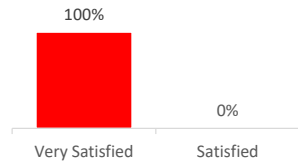

Company Engagement

Diagnostic & Delivery

£400,643

Total Grants Offered

Completion & Impacts

236
Completed Projects

302
Jobs Created

113
Jobs Forecasted