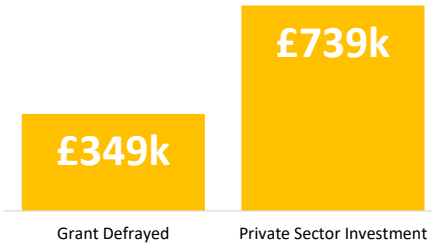

Company Engagement

Diagnostic & Delivery

£400,643

Total Grants Offered

Completion & Impacts

236
Completed Projects

302
Jobs Created

113
Jobs Forecasted