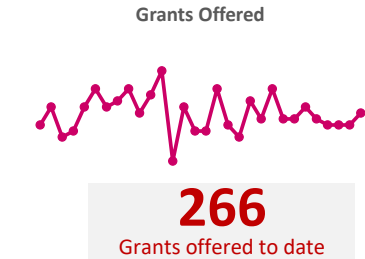

Company Engagement

Diagnostic & Delivery

£400,643

Total Grants Offered

Completion & Impacts

236
Completed Projects

302
Jobs Created

113
Jobs Forecasted