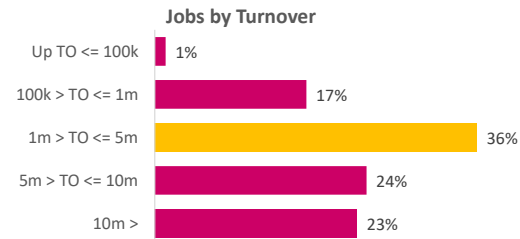

Jobs by Sectors