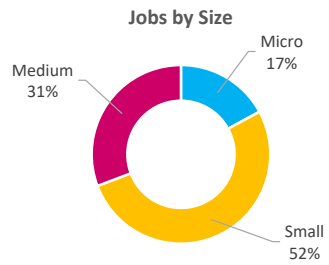

Jobs by Sectors