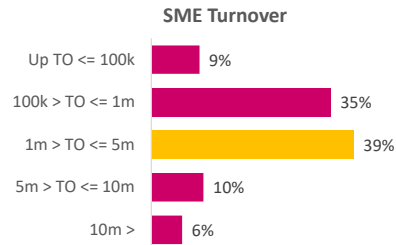

Company Engagement

Diagnostic & Delivery

£400,643

Total Grants Offered

Completion & Impacts

236
Completed Projects

302
Jobs Created

113
Jobs Forecasted