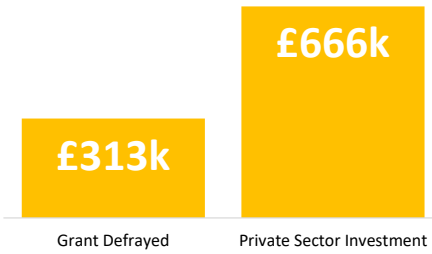

Company Engagement

Grants Offered

250
Grants offered to date

Diagnostic & Delivery

£377,350

Total Grants Offered

Completion & Impacts

210
Completed Projects

261
Jobs Created

103
Jobs Forecasted

Jobs by Sectors

Jobs by Local Authority