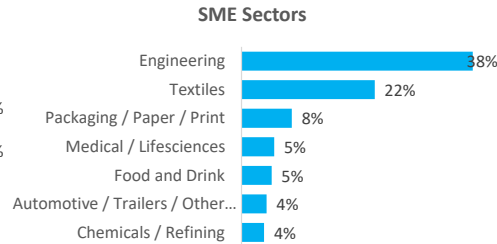

Company Engagement

Grants Offered

250
Grants offered to date

Diagnostic & Delivery

£377,350

Total Grants Offered

Completion & Impacts

210
Completed Projects