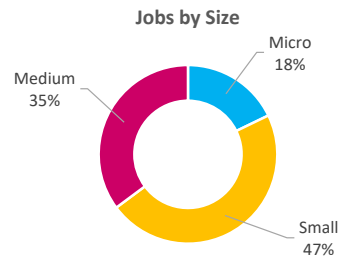

Company Engagement

Grants Offered

250
Grants offered to date

Diagnostic & Delivery

£377,350

Total Grants Offered

Completion & Impacts

210
Completed Projects

261
Jobs Created

103
Jobs Forecasted

Jobs by Sectors

Jobs by Local Authority