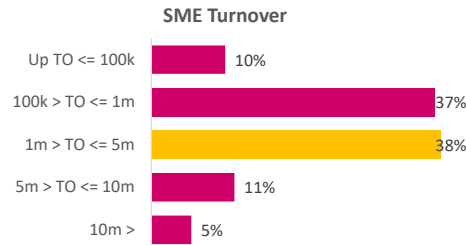

Company Engagement

Grants Offered

250
Grants offered to date

Diagnostic & Delivery

£377,350

Total Grants Offered

Completion & Impacts

210
Completed Projects

261
Jobs Created

103
Jobs Forecasted

Jobs by Sectors

Jobs by Local Authority