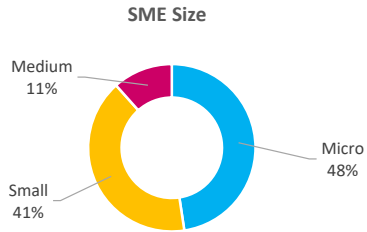

Company Engagement

Grants Offered

250
Grants offered to date

Diagnostic & Delivery

£377,350

Total Grants Offered

Completion & Impacts

210
Completed Projects