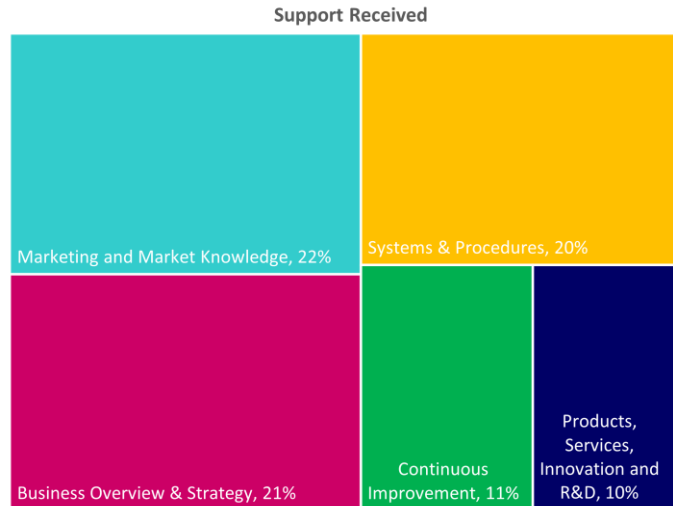

Company Engagement

Grants Offered

250
Grants offered to date

Diagnostic & Delivery

£377,350

Total Grants Offered

Completion & Impacts

210
Completed Projects

261
Jobs Created

103
Jobs Forecasted

Jobs by Sectors

Jobs by Local Authority