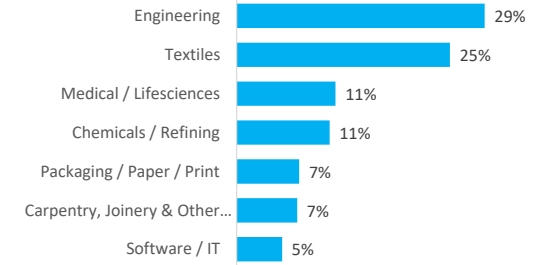

Jobs by Sectors