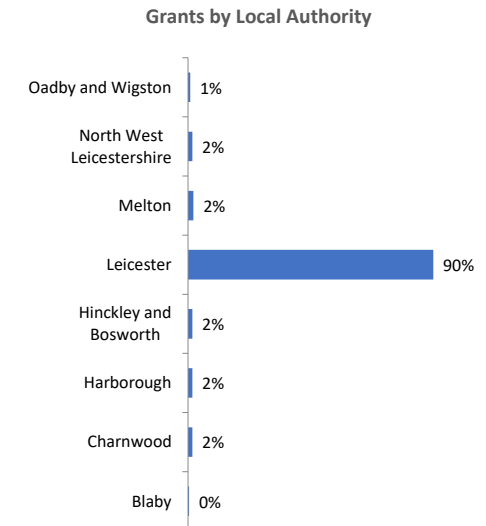

Company Engagement

Grants Offered

250
Grants offered to date

Diagnostic & Delivery

£377,350

Total Grants Offered

Completion & Impacts

210
Completed Projects

261
Jobs Created

103
Jobs Forecasted

Jobs by Sectors

Jobs by Local Authority