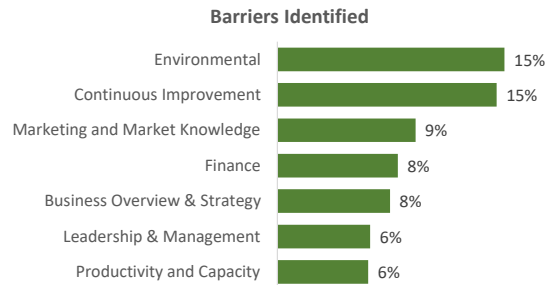

Company Engagement

Grants Offered

250
Grants offered to date

Diagnostic & Delivery

£377,350

Total Grants Offered

Completion & Impacts

210
Completed Projects