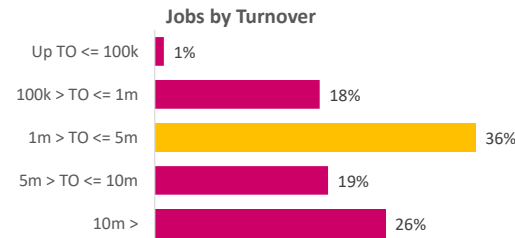

Company Engagement

Grants Offered

250
Grants offered to date

Diagnostic & Delivery

£377,350

Total Grants Offered

Completion & Impacts

210
Completed Projects

261
Jobs Created

103
Jobs Forecasted

Jobs by Sectors

Jobs by Local Authority