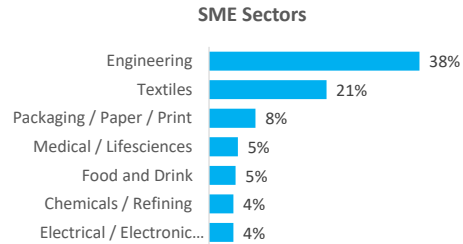

Company Engagement

Grants Offered

257
Grants offered to date

Diagnostic & Delivery

£387,923

Total Grants Offered

Completion & Impacts

214
Completed Projects