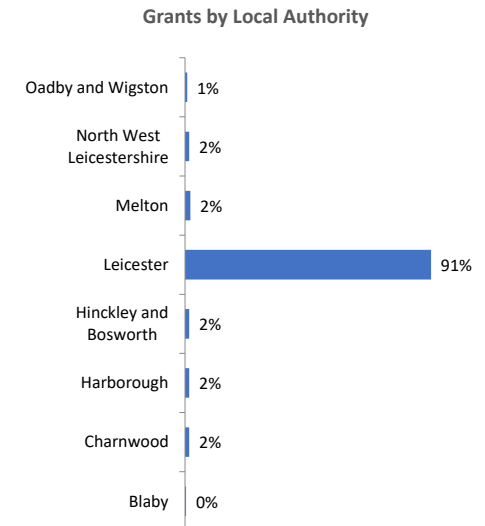

Company Engagement

Grants Offered

257
Grants offered to date

Diagnostic & Delivery

£387,923

Total Grants Offered

Completion & Impacts

214
Completed Projects

285
Jobs Created

97
Jobs Forecasted

Jobs by Sectors

Jobs by Local Authority