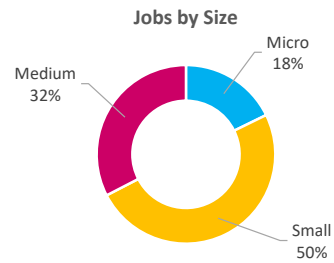

Company Engagement

Grants Offered

257
Grants offered to date

Diagnostic & Delivery

£387,923

Total Grants Offered

Completion & Impacts

214
Completed Projects

285
Jobs Created

97
Jobs Forecasted

Jobs by Sectors

Jobs by Local Authority