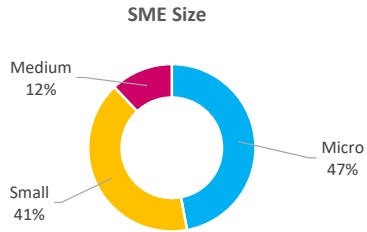

Company Engagement

Grants Offered

257
Grants offered to date

Diagnostic & Delivery

£387,923

Total Grants Offered

Completion & Impacts

214
Completed Projects