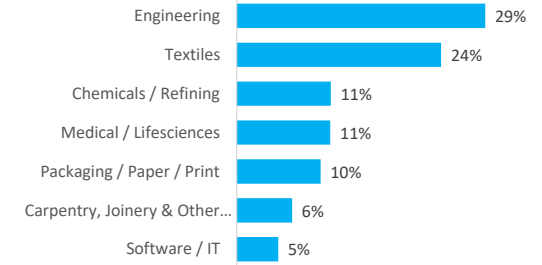

Company Engagement

Grants Offered

257
Grants offered to date

Diagnostic & Delivery

£387,923

Total Grants Offered

Completion & Impacts

214
Completed Projects

285
Jobs Created

97
Jobs Forecasted

Jobs by Sectors

Jobs by Local Authority