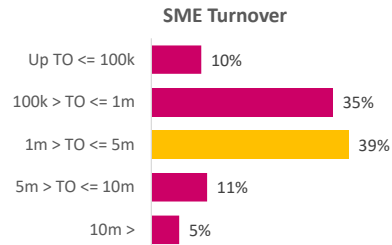

Company Engagement

Grants Offered

257
Grants offered to date

Diagnostic & Delivery

£387,923

Total Grants Offered

Completion & Impacts

214
Completed Projects

285
Jobs Created

97
Jobs Forecasted

Jobs by Sectors

Jobs by Local Authority