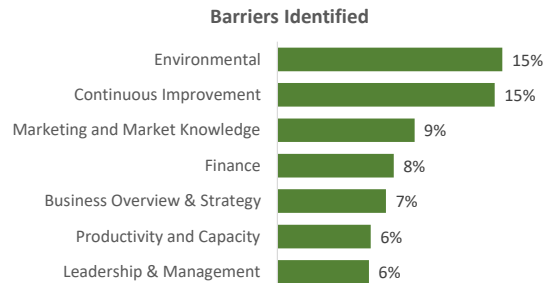

Company Engagement

Grants Offered

257
Grants offered to date

Diagnostic & Delivery

£387,923

Total Grants Offered

Completion & Impacts

214
Completed Projects