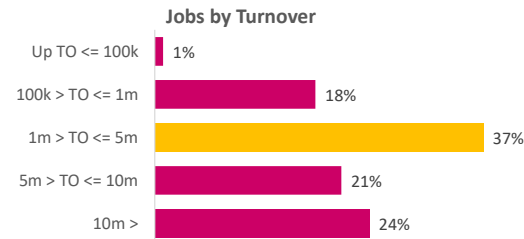

Company Engagement

Grants Offered

257
Grants offered to date

Diagnostic & Delivery

£387,923

Total Grants Offered

Completion & Impacts

214
Completed Projects

285
Jobs Created

97
Jobs Forecasted

Jobs by Sectors

Jobs by Local Authority