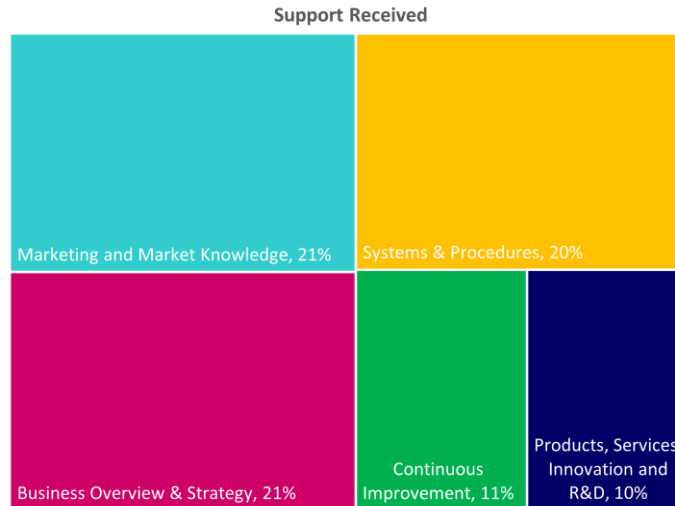

Company Engagement

Grants Offered

257
Grants offered to date

Diagnostic & Delivery

£387,923

Total Grants Offered

Completion & Impacts

214
Completed Projects

285
Jobs Created

97
Jobs Forecasted

Jobs by Sectors

Jobs by Local Authority