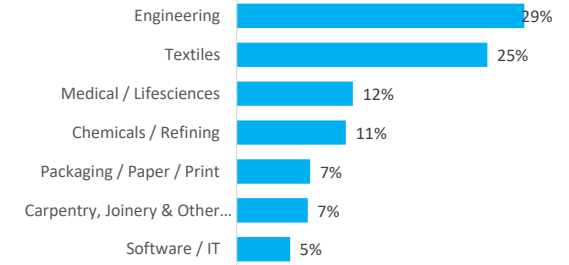

Company Engagement

Grants Offered

243
Grants offered to date

Diagnostic & Delivery

£368,342

Total Grants Offered

Completion & Impacts

203

Completed Projects

259

Jobs Created

98

Jobs Forecasted

Jobs by Sectors

Jobs by Turnover

Jobs by Local Authority