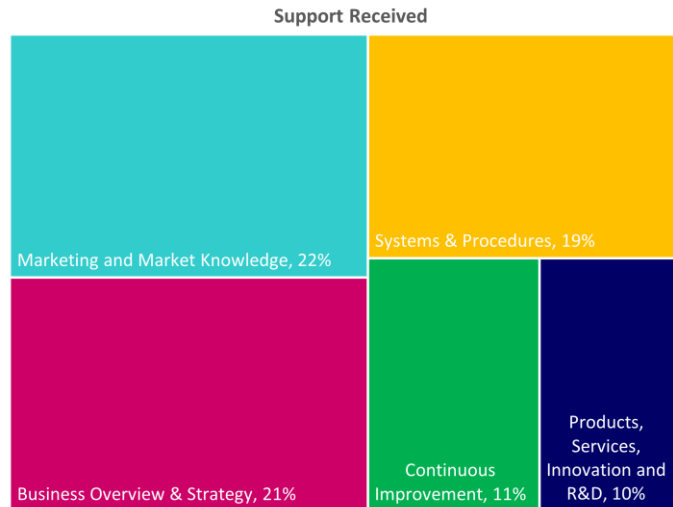

Company Engagement

Grants Offered

243
Grants offered to date

Diagnostic & Delivery

£368,342

Total Grants Offered

Completion & Impacts

203

Completed Projects

259

Jobs Created

98

Jobs Forecasted

Jobs by Sectors

Jobs by Turnover

Jobs by Local Authority