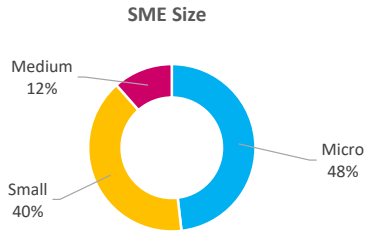

Company Engagement

Grants Offered

243
Grants offered to date

Diagnostic & Delivery

£368,342

Total Grants Offered

Completion & Impacts

203