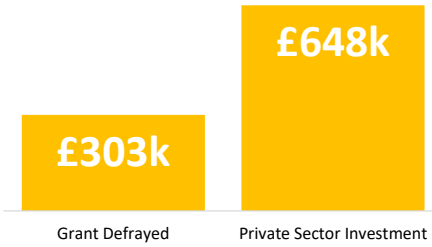

Company Engagement

Grants Offered

243
Grants offered to date

Diagnostic & Delivery

£368,342

Total Grants Offered

Completion & Impacts

203

Completed Projects

259

Jobs Created

98

Jobs Forecasted

Jobs by Sectors

Jobs by Turnover

Jobs by Local Authority