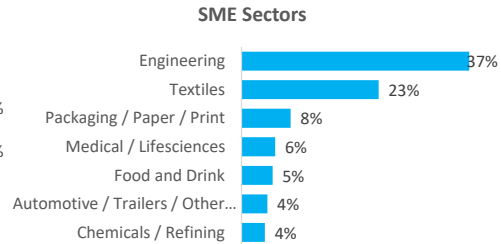

Company Engagement

Grants Offered

243
Grants offered to date

Diagnostic & Delivery

£368,342

Total Grants Offered

Completion & Impacts

203