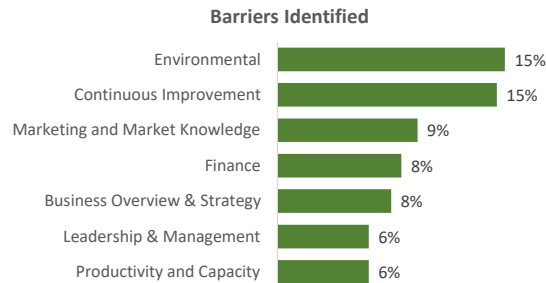

Company Engagement

Grants Offered

243
Grants offered to date

Diagnostic & Delivery

£368,342

Total Grants Offered

Completion & Impacts

203