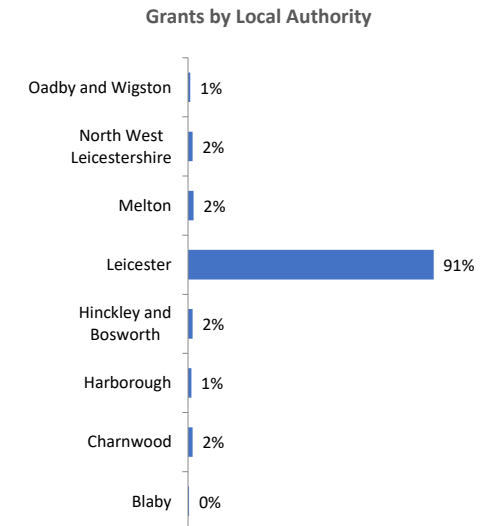

Company Engagement

Grants Offered

243
Grants offered to date

Diagnostic & Delivery

£368,342

Total Grants Offered

Completion & Impacts

203

Completed Projects

259

Jobs Created

98

Jobs Forecasted

Jobs by Sectors

Jobs by Turnover

Jobs by Local Authority