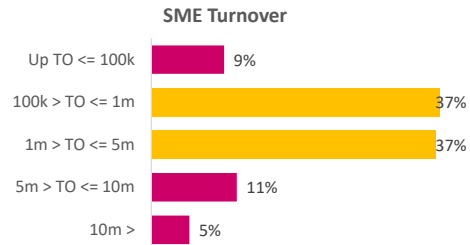

Company Engagement

Grants Offered

243
Grants offered to date

Diagnostic & Delivery

£368,342

Total Grants Offered

Completion & Impacts

203

Completed Projects

259

Jobs Created

98

Jobs Forecasted

Jobs by Sectors

Jobs by Turnover

Jobs by Local Authority