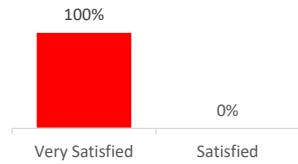

Completion & Impacts

203

Completed Projects