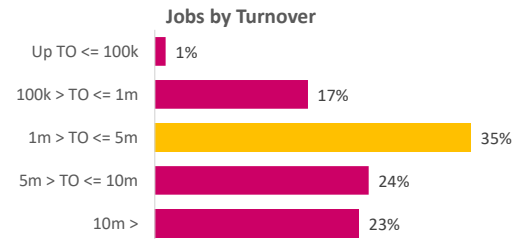

Jobs by Sectors