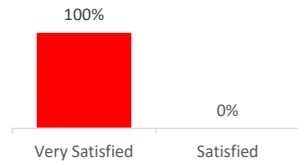

Company Engagement

Diagnostic & Delivery

£400,643

Total Grants Offered

Completion & Impacts

226
Completed Projects

299
Jobs Created

107
Jobs Forecasted