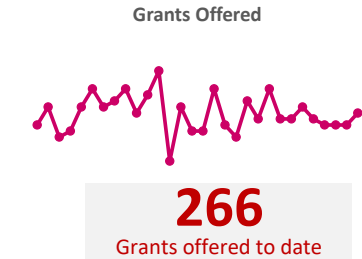

Company Engagement

Diagnostic & Delivery

£400,643

Total Grants Offered

Completion & Impacts

226
Completed Projects

299
Jobs Created

107
Jobs Forecasted