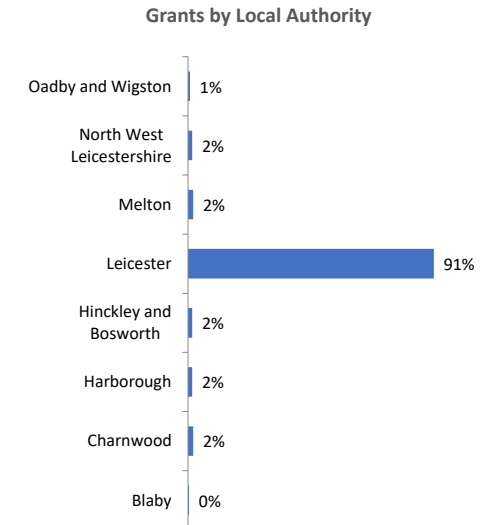

Company Engagement

Diagnostic & Delivery

£400,643

Total Grants Offered

Completion & Impacts

226
Completed Projects

299
Jobs Created

107
Jobs Forecasted

Jobs by Sectors

Jobs by Local Authority