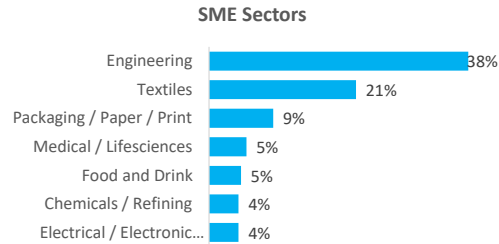

Company Engagement

Diagnostic & Delivery

£400,643

Total Grants Offered

Completion & Impacts

226
Completed Projects

299
Jobs Created

107
Jobs Forecasted