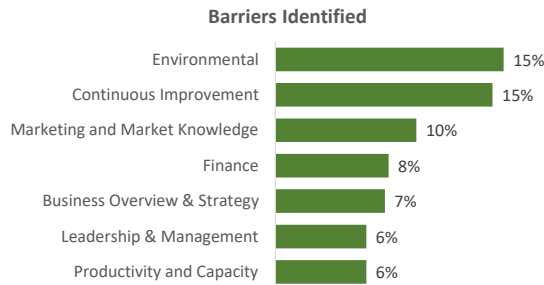

Company Engagement

Diagnostic & Delivery

£400,643

Total Grants Offered

Completion & Impacts

226
Completed Projects

299
Jobs Created

107
Jobs Forecasted