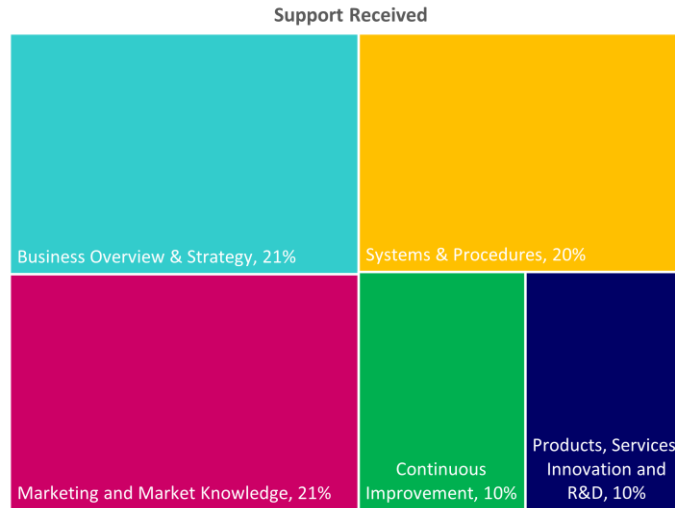

Company Engagement

Diagnostic & Delivery

£400,643

Total Grants Offered

Completion & Impacts

226
Completed Projects

299
Jobs Created

107
Jobs Forecasted