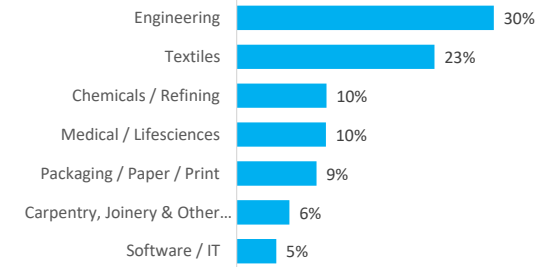

Jobs by Sectors