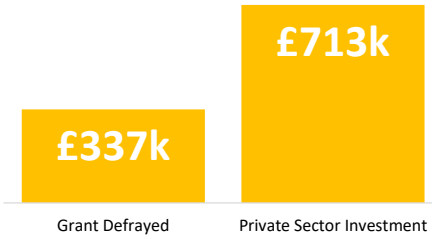

Company Engagement

Diagnostic & Delivery

£400,643

Total Grants Offered

Completion & Impacts

226
Completed Projects

299
Jobs Created

107
Jobs Forecasted