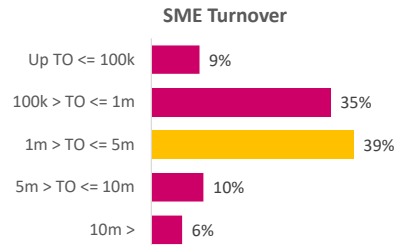

Company Engagement

Diagnostic & Delivery

£400,643

Total Grants Offered

Completion & Impacts

226
Completed Projects

299
Jobs Created

107
Jobs Forecasted