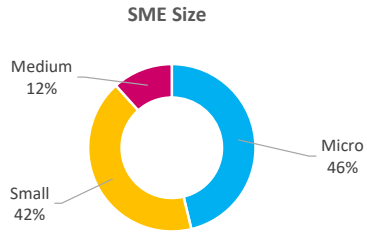

Company Engagement

Diagnostic & Delivery

£400,643

Total Grants Offered

Completion & Impacts

226
Completed Projects

299
Jobs Created

107
Jobs Forecasted