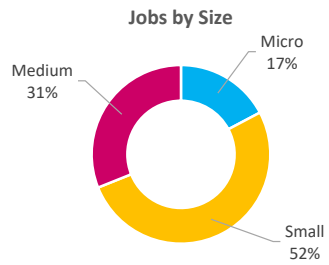

Jobs by Sectors