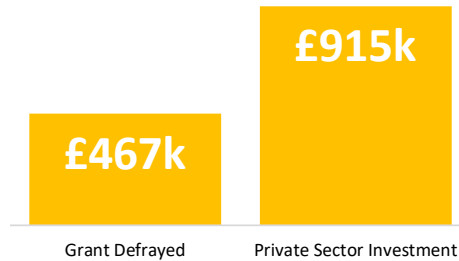

Company Engagement

Grants Offered

399
Grants offered to date

Diagnostic & Delivery

£612,024

Total Grants Offered

Completion & Impacts

313

Completed Projects

326

Jobs Created

131

Jobs Forecasted

Jobs by Sectors

Jobs by Size

Jobs by Turnover