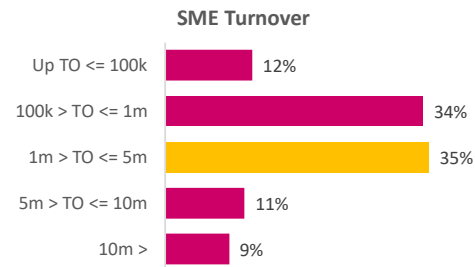

Company Engagement

Grants Offered

399
Grants offered to date

Diagnostic & Delivery

£612,024

Total Grants Offered

Completion & Impacts

313

Completed Projects

326

Jobs Created

131

Jobs Forecasted

Jobs by Sectors

Jobs by Size

Jobs by Turnover