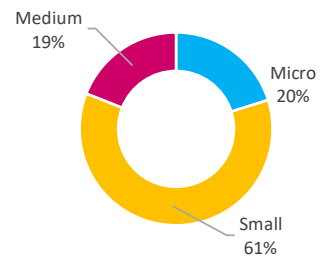

Company Engagement

Grants Offered

399
Grants offered to date

Diagnostic & Delivery

£612,024

Total Grants Offered

Completion & Impacts

313

Completed Projects

326

Jobs Created

131

Jobs Forecasted

Jobs by Sectors

Jobs by Size

Jobs by Turnover