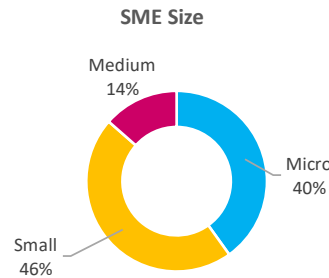

Company Engagement

Grants Offered

399
Grants offered to date

Diagnostic & Delivery

£612,024

Total Grants Offered

Completion & Impacts

313