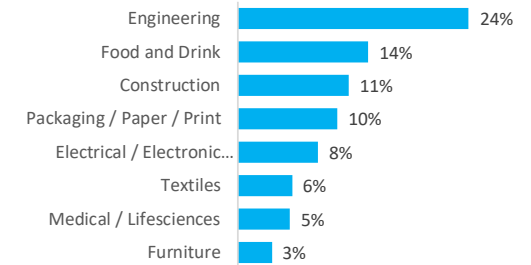

Company Engagement

Grants Offered

399
Grants offered to date

Diagnostic & Delivery

£612,024

Total Grants Offered

Completion & Impacts

313

Completed Projects

326

Jobs Created

131

Jobs Forecasted

Jobs by Sectors

Jobs by Size

Jobs by Turnover