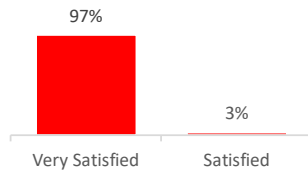

Completion & Impacts

313

Completed Projects