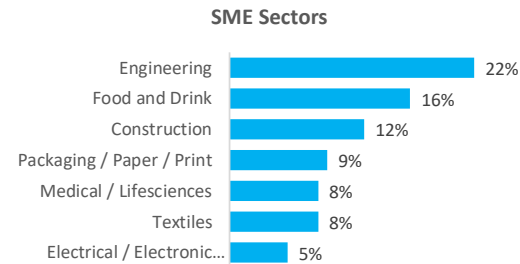

Company Engagement

Grants Offered

399
Grants offered to date

Diagnostic & Delivery

£612,024

Total Grants Offered

Completion & Impacts

313

Completed Projects

326

Jobs Created

131

Jobs Forecasted

Jobs by Sectors

Jobs by Size

Jobs by Turnover