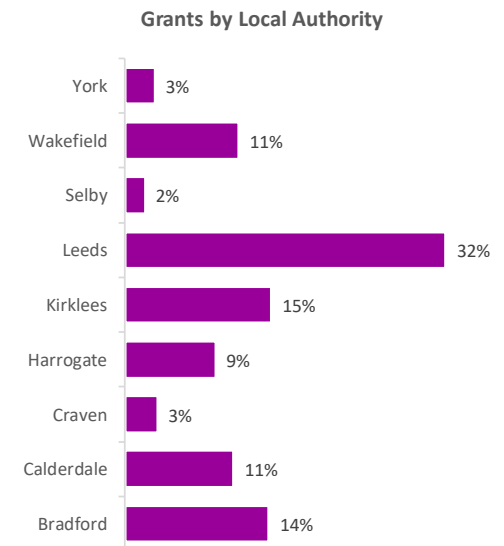

Company Engagement

Grants Offered

399
Grants offered to date

Diagnostic & Delivery

£612,024

Total Grants Offered

Completion & Impacts

313

Completed Projects

326

Jobs Created

131

Jobs Forecasted

Jobs by Sectors

Jobs by Size

Jobs by Turnover