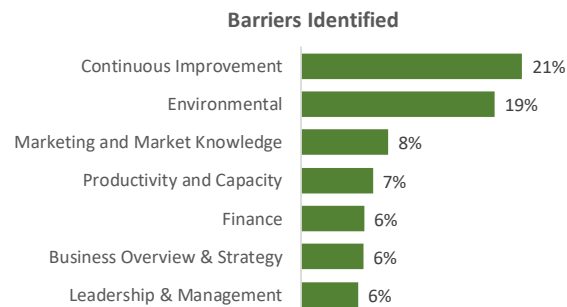

Company Engagement

Grants Offered

399
Grants offered to date

Diagnostic & Delivery

£612,024

Total Grants Offered

Completion & Impacts

313

Completed Projects

326

Jobs Created

131

Jobs Forecasted

Jobs by Sectors

Jobs by Size

Jobs by Turnover