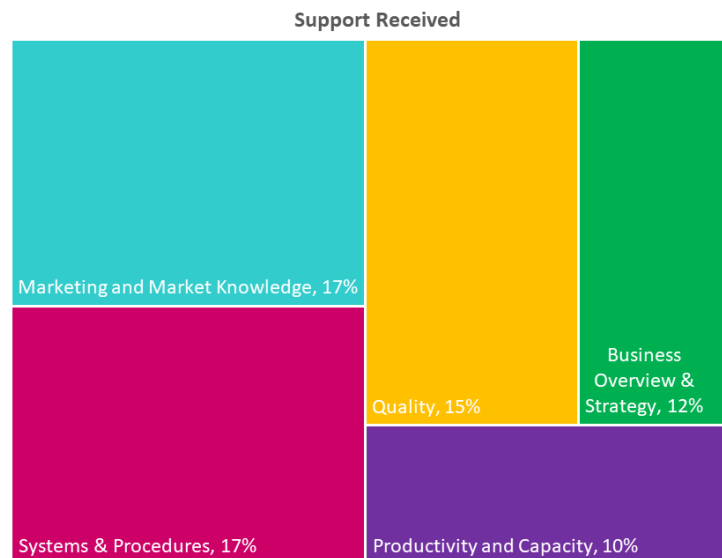

Company Engagement

Grants Offered

399
Grants offered to date

Diagnostic & Delivery

£612,024

Total Grants Offered

Completion & Impacts

313

Completed Projects

326

Jobs Created

131

Jobs Forecasted

Jobs by Sectors

Jobs by Size

Jobs by Turnover