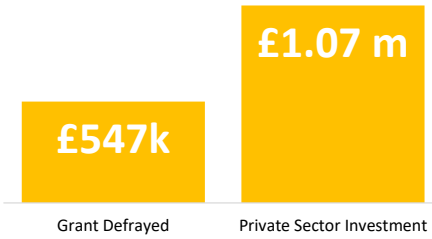

Company Engagement

Grants Offered

426
Grants offered to date

Diagnostic & Delivery

£650,824

Total Grants Offered

Completion & Impacts

357
Completed Projects