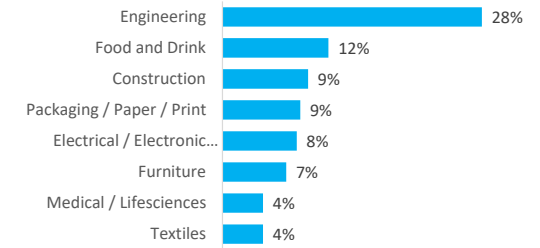

Company Engagement

Grants Offered

426
Grants offered to date

Diagnostic & Delivery

£650,824

Total Grants Offered

Completion & Impacts

357
Completed Projects

437
Jobs Created

123
Jobs Forecasted

Jobs by Sectors

Jobs by Size

Jobs by Turnover

Jobs by Local Authority