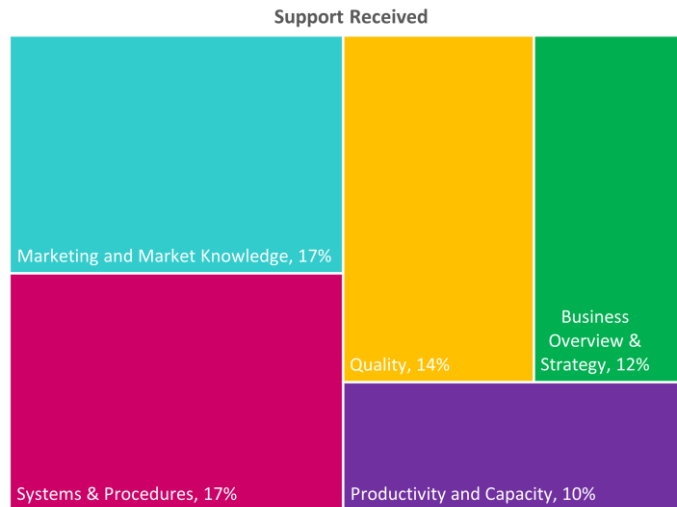

Company Engagement

Grants Offered

426
Grants offered to date

Diagnostic & Delivery

£650,824

Total Grants Offered

Completion & Impacts

357
Completed Projects

437
Jobs Created

123
Jobs Forecasted

Jobs by Sectors

Jobs by Size

Jobs by Turnover

Jobs by Local Authority