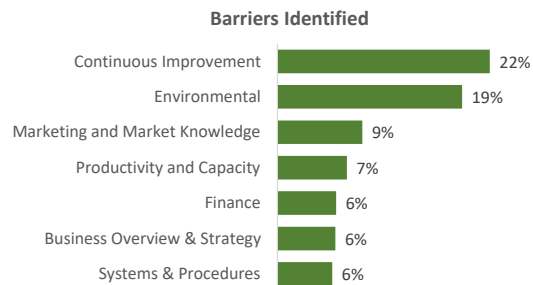

Company Engagement

Grants Offered

426
Grants offered to date

Diagnostic & Delivery

£650,824

Total Grants Offered

Completion & Impacts

357
Completed Projects