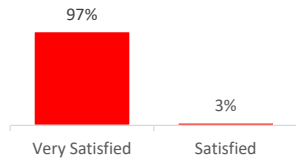

Company Engagement

Grants Offered

426
Grants offered to date

Diagnostic & Delivery

£650,824

Total Grants Offered

Completion & Impacts

357
Completed Projects