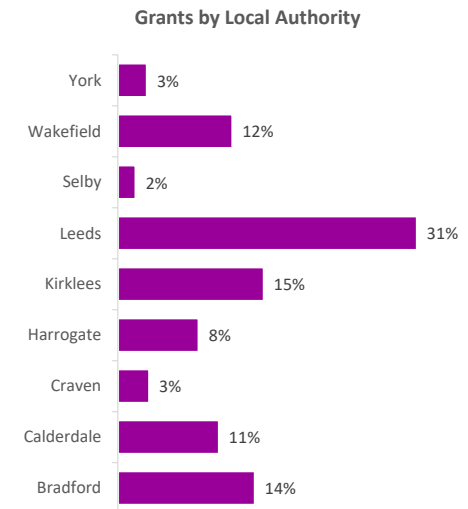

Company Engagement

Grants Offered

426
Grants offered to date

Diagnostic & Delivery

£650,824

Total Grants Offered

Completion & Impacts

357
Completed Projects

437
Jobs Created

123
Jobs Forecasted

Jobs by Sectors

Jobs by Size

Jobs by Turnover

Jobs by Local Authority