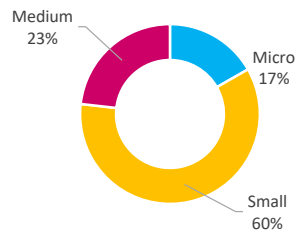

Company Engagement

Grants Offered

426
Grants offered to date

Diagnostic & Delivery

£650,824

Total Grants Offered

Completion & Impacts

357
Completed Projects

437
Jobs Created

123
Jobs Forecasted

Jobs by Sectors

Jobs by Size

Jobs by Turnover

Jobs by Local Authority