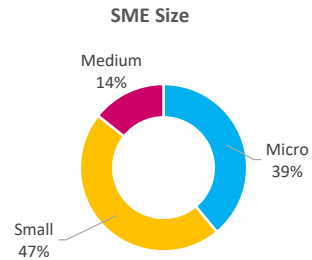

Company Engagement

Grants Offered

426
Grants offered to date

Diagnostic & Delivery

£650,824

Total Grants Offered

Completion & Impacts

357
Completed Projects

437
Jobs Created

123
Jobs Forecasted

Jobs by Sectors

Jobs by Size

Jobs by Turnover

Jobs by Local Authority