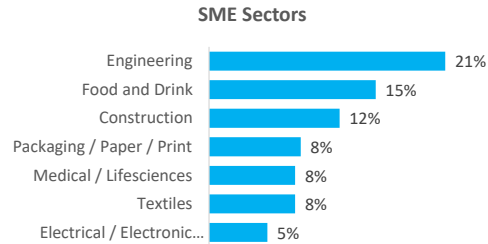

Company Engagement

Grants Offered

426
Grants offered to date

Diagnostic & Delivery

£650,824

Total Grants Offered

Completion & Impacts

357
Completed Projects