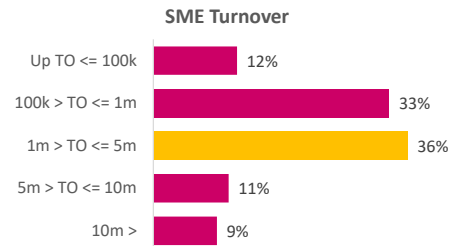

Company Engagement

Grants Offered

426
Grants offered to date

Diagnostic & Delivery

£650,824

Total Grants Offered

Completion & Impacts

357
Completed Projects

437
Jobs Created

123
Jobs Forecasted

Jobs by Sectors

Jobs by Size

Jobs by Turnover

Jobs by Local Authority