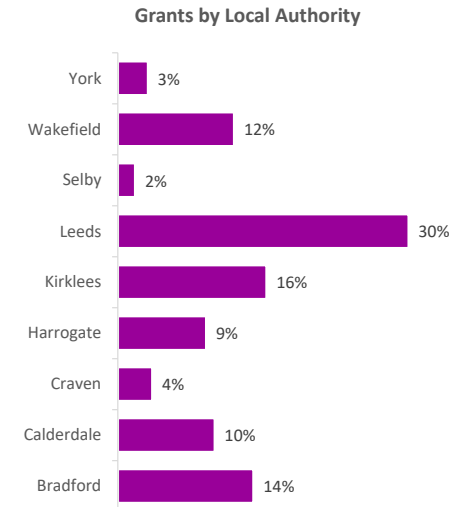

Company Engagement

Grants Offered

445
Grants offered to date

Diagnostic & Delivery

£682,273

Total Grants Offered

Completion & Impacts

376
Completed Projects

461
Jobs Created

129
Jobs Forecasted

Jobs by Sectors

Jobs by Size

Jobs by Turnover

Jobs by Local Authority