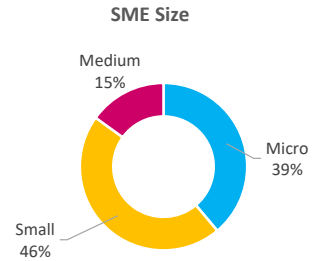

Company Engagement

Grants Offered

445
Grants offered to date

Diagnostic & Delivery

£682,273

Total Grants Offered

Completion & Impacts

376
Completed Projects

461
Jobs Created

129
Jobs Forecasted

Jobs by Sectors

Jobs by Size

Jobs by Turnover

Jobs by Local Authority