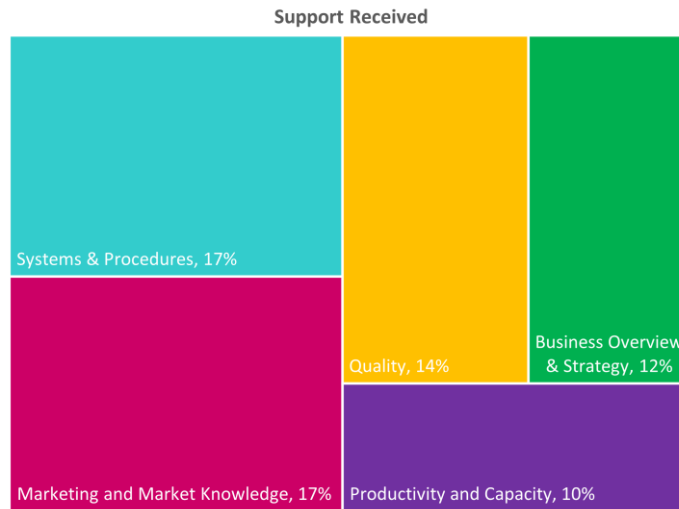

Company Engagement

Grants Offered

445
Grants offered to date

Diagnostic & Delivery

£682,273

Total Grants Offered

Completion & Impacts

376
Completed Projects

461
Jobs Created

129
Jobs Forecasted

Jobs by Sectors

Jobs by Size

Jobs by Turnover

Jobs by Local Authority