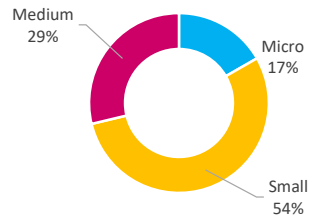

Company Engagement

Grants Offered

445
Grants offered to date

Diagnostic & Delivery

£682,273

Total Grants Offered

Completion & Impacts

376
Completed Projects

461
Jobs Created

129
Jobs Forecasted

Jobs by Sectors

Jobs by Size

Jobs by Turnover

Jobs by Local Authority