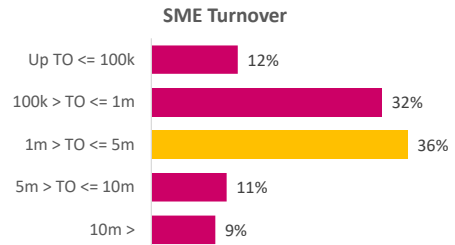

Company Engagement

Grants Offered

445
Grants offered to date

Diagnostic & Delivery

£682,273

Total Grants Offered

Completion & Impacts

376
Completed Projects

461
Jobs Created

129
Jobs Forecasted

Jobs by Sectors

Jobs by Size

Jobs by Turnover

Jobs by Local Authority