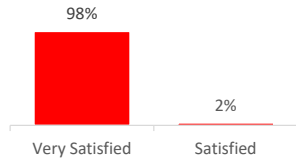

Company Engagement

Grants Offered

445
Grants offered to date

Diagnostic & Delivery

£682,273

Total Grants Offered

Completion & Impacts

376
Completed Projects