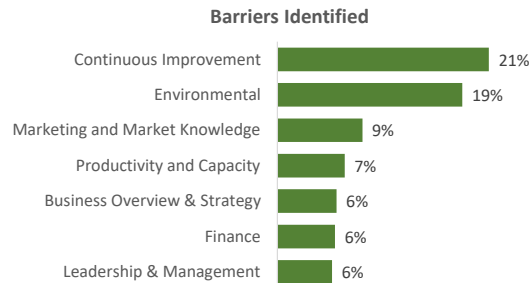

Company Engagement

Grants Offered

445
Grants offered to date

Diagnostic & Delivery

£682,273

Total Grants Offered

Completion & Impacts

376
Completed Projects