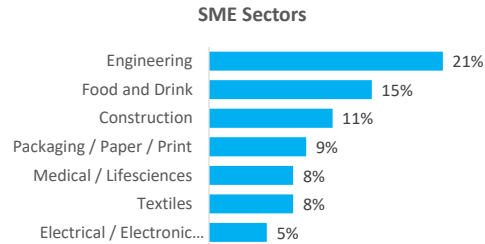

Company Engagement

Grants Offered

445
Grants offered to date

Diagnostic & Delivery

£682,273

Total Grants Offered

Completion & Impacts

376
Completed Projects