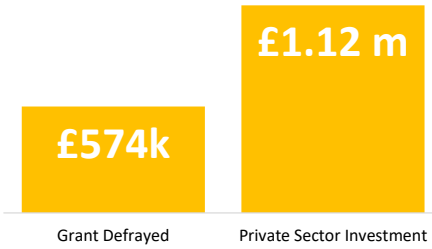

Company Engagement

Grants Offered

445
Grants offered to date

Diagnostic & Delivery

£682,273

Total Grants Offered

Completion & Impacts

376
Completed Projects

461
Jobs Created

129
Jobs Forecasted

Jobs by Sectors

Jobs by Size

Jobs by Turnover

Jobs by Local Authority