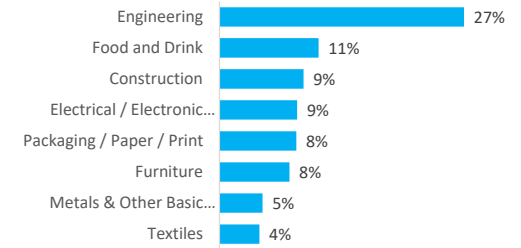

Company Engagement

Grants Offered

445
Grants offered to date

Diagnostic & Delivery

£682,273

Total Grants Offered

Completion & Impacts

376
Completed Projects

461
Jobs Created

129
Jobs Forecasted

Jobs by Sectors

Jobs by Size

Jobs by Turnover

Jobs by Local Authority