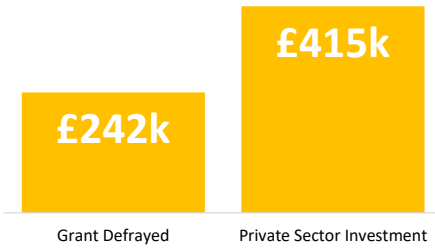

Company Engagement

Grants Offered

198
Grants offered to date

Diagnostic & Delivery

£330,166

Total Grants Offered

Completion & Impacts

149
Completed Projects

173
Jobs Created

29
Jobs Forecasted

Jobs by Sectors

Jobs by Size

Jobs by Turnover

Jobs by Local Authority