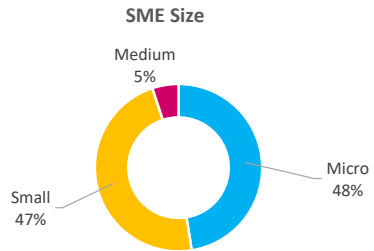

Company Engagement

Grants Offered

198
Grants offered to date

Diagnostic & Delivery

£330,166

Total Grants Offered

Completion & Impacts

149
Completed Projects