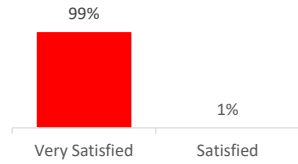

Company Engagement

Grants Offered

198
Grants offered to date

Diagnostic & Delivery

£330,166

Total Grants Offered

Completion & Impacts

149
Completed Projects