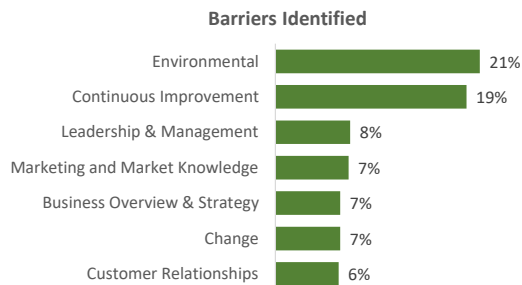

Company Engagement

Grants Offered

198
Grants offered to date

Diagnostic & Delivery

£330,166

Total Grants Offered

Completion & Impacts

149
Completed Projects