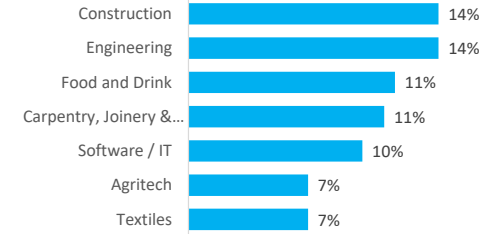

Company Engagement

Grants Offered

198
Grants offered to date

Diagnostic & Delivery

£330,166

Total Grants Offered

Completion & Impacts

149
Completed Projects

173
Jobs Created

29
Jobs Forecasted

Jobs by Sectors

Jobs by Size

Jobs by Turnover

Jobs by Local Authority