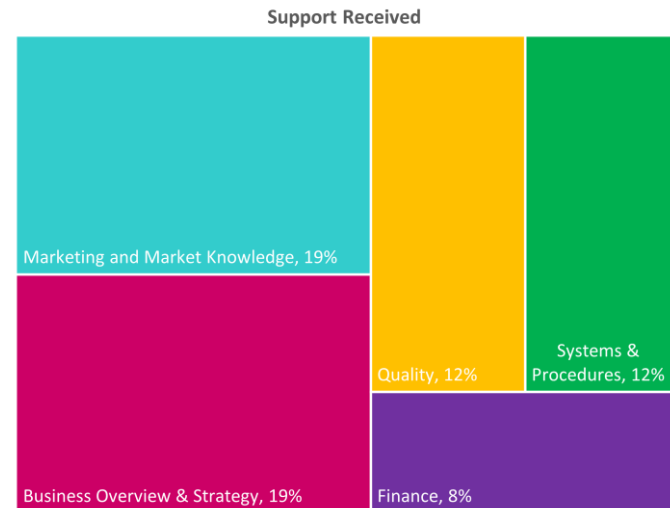

Company Engagement

Grants Offered

198
Grants offered to date

Diagnostic & Delivery

£330,166

Total Grants Offered

Completion & Impacts

149
Completed Projects

173
Jobs Created

29
Jobs Forecasted

Jobs by Sectors

Jobs by Size

Jobs by Turnover

Jobs by Local Authority