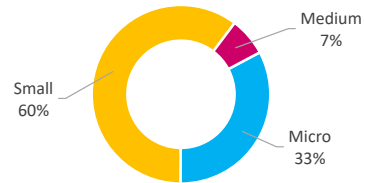

Company Engagement

Grants Offered

198
Grants offered to date

Diagnostic & Delivery

£330,166

Total Grants Offered

Completion & Impacts

149
Completed Projects

173
Jobs Created

29
Jobs Forecasted

Jobs by Sectors

Jobs by Size

Jobs by Turnover

Jobs by Local Authority