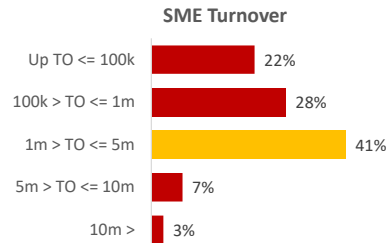

Company Engagement

Grants Offered

198
Grants offered to date

Diagnostic & Delivery

£330,166

Total Grants Offered

Completion & Impacts

149
Completed Projects

173
Jobs Created

29
Jobs Forecasted

Jobs by Sectors

Jobs by Size

Jobs by Turnover

Jobs by Local Authority