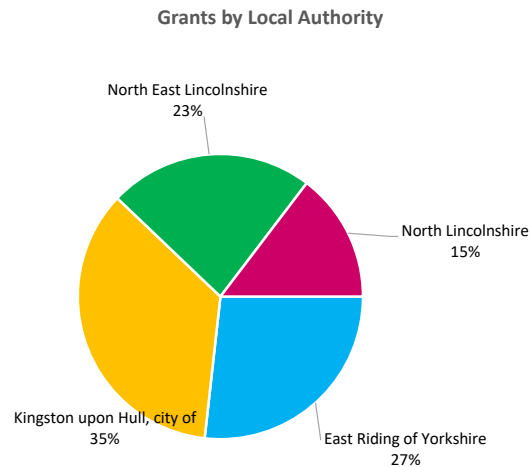

Company Engagement

Grants Offered

198
Grants offered to date

Diagnostic & Delivery

£330,166

Total Grants Offered

Completion & Impacts

149
Completed Projects

173
Jobs Created

29
Jobs Forecasted

Jobs by Sectors

Jobs by Size

Jobs by Turnover

Jobs by Local Authority