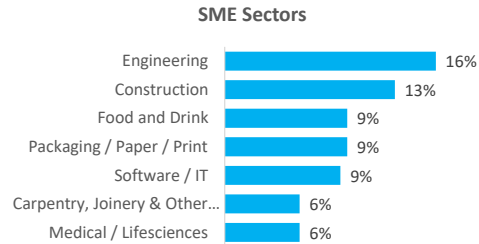

Company Engagement

Grants Offered

198
Grants offered to date

Diagnostic & Delivery

£330,166

Total Grants Offered

Completion & Impacts

149
Completed Projects