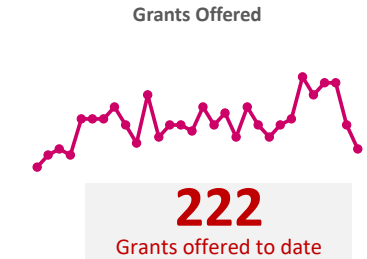

Company Engagement

Diagnostic & Delivery

£374,263

Total Grants Offered

Completion & Impacts

188
Completed Projects

197
Jobs Created

31
Jobs Forecasted