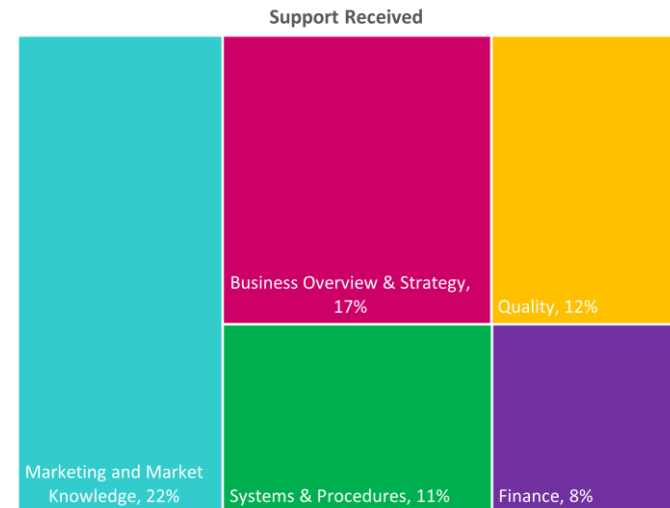

Company Engagement

Diagnostic & Delivery

£374,263

Total Grants Offered

Completion & Impacts

188
Completed Projects

197
Jobs Created

31
Jobs Forecasted