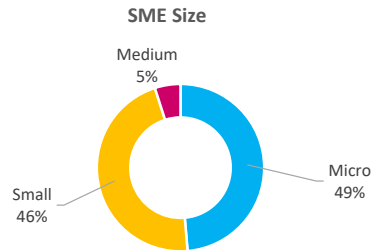

Company Engagement

Diagnostic & Delivery

£374,263

Total Grants Offered

Completion & Impacts

188
Completed Projects

197
Jobs Created

31
Jobs Forecasted