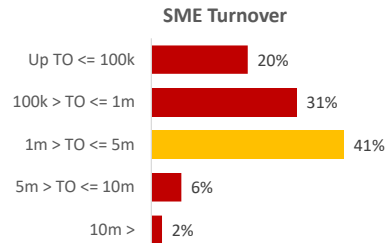

Company Engagement

Diagnostic & Delivery

£374,263

Total Grants Offered

Completion & Impacts

188
Completed Projects

197
Jobs Created

31
Jobs Forecasted