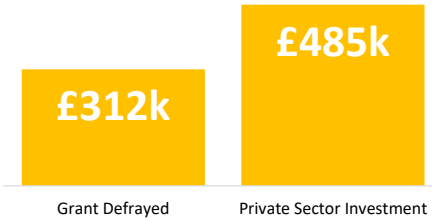

Company Engagement

Diagnostic & Delivery

£374,263

Total Grants Offered

Completion & Impacts

188
Completed Projects

197
Jobs Created

31
Jobs Forecasted