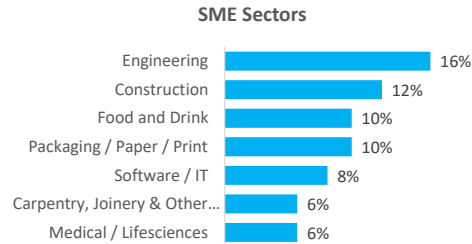

Company Engagement

Diagnostic & Delivery

£374,263

Total Grants Offered

Completion & Impacts

188
Completed Projects

197
Jobs Created

31
Jobs Forecasted