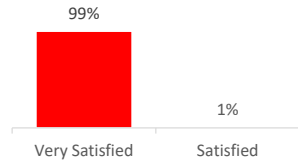

Company Engagement

Diagnostic & Delivery

£374,263

Total Grants Offered

Completion & Impacts

188
Completed Projects

197
Jobs Created

31
Jobs Forecasted