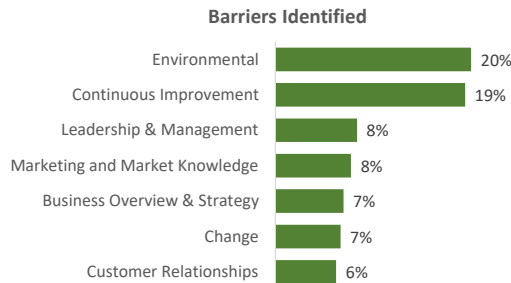

Company Engagement

Diagnostic & Delivery

£374,263

Total Grants Offered

Completion & Impacts

188
Completed Projects

197
Jobs Created

31
Jobs Forecasted