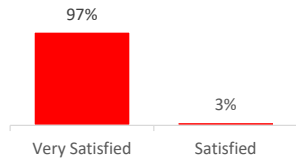

Company Engagement

Grants Offered

143
Grants offered to date

Diagnostic & Delivery

£216,552

Total Grants Offered

Completion & Impacts

102
Completed Projects