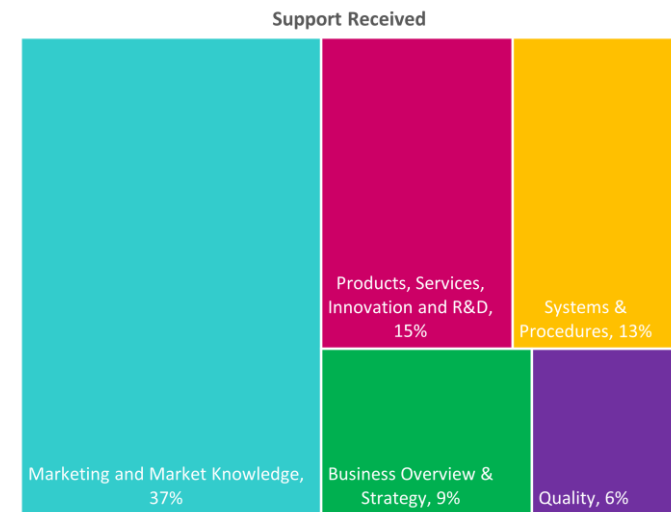

Company Engagement

Grants Offered

143
Grants offered to date

Diagnostic & Delivery

£216,552

Total Grants Offered

Completion & Impacts

102
Completed Projects

91
Jobs Created

18
Jobs Forecasted

Jobs by Sectors

Jobs by Size

Jobs by Turnover

Jobs by Local Authority