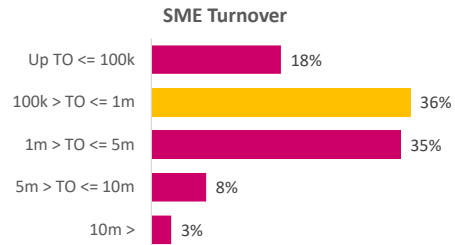

Company Engagement

Grants Offered

143
Grants offered to date

Diagnostic & Delivery

£216,552

Total Grants Offered

Completion & Impacts

102
Completed Projects

91
Jobs Created

18
Jobs Forecasted

Jobs by Sectors

Jobs by Size

Jobs by Turnover

Jobs by Local Authority