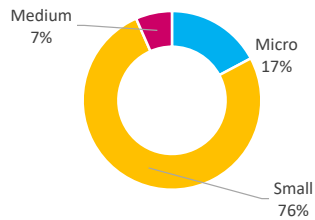

Company Engagement

Grants Offered

143
Grants offered to date

Diagnostic & Delivery

£216,552

Total Grants Offered

Completion & Impacts

102
Completed Projects

91
Jobs Created

18
Jobs Forecasted

Jobs by Sectors

Jobs by Size

Jobs by Turnover

Jobs by Local Authority