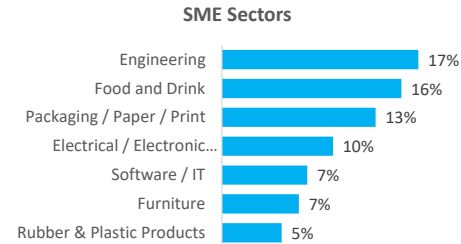

Company Engagement

Grants Offered

143
Grants offered to date

Diagnostic & Delivery

£216,552

Total Grants Offered

Completion & Impacts

102
Completed Projects