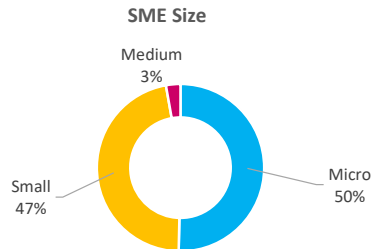

Company Engagement

Grants Offered

143
Grants offered to date

Diagnostic & Delivery

£216,552

Total Grants Offered

Completion & Impacts

102
Completed Projects