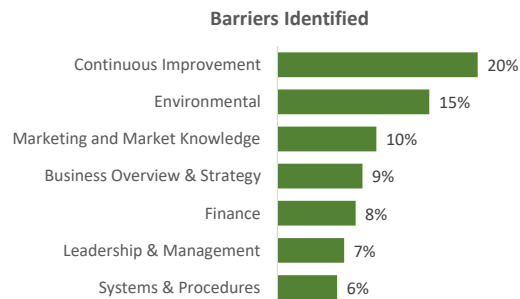

Company Engagement

Grants Offered

143
Grants offered to date

Diagnostic & Delivery

£216,552

Total Grants Offered

Completion & Impacts

102
Completed Projects