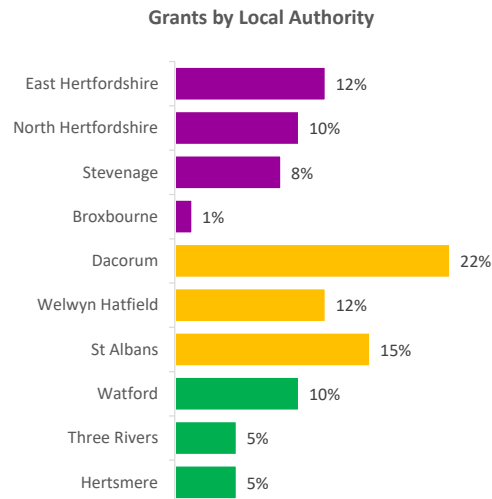

Company Engagement

Grants Offered

143
Grants offered to date

Diagnostic & Delivery

£216,552

Total Grants Offered

Completion & Impacts

102
Completed Projects