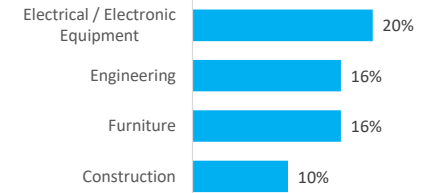

Company Engagement

Grants Offered

143
Grants offered to date

Diagnostic & Delivery

£216,552

Total Grants Offered

Completion & Impacts

102
Completed Projects

91
Jobs Created

18
Jobs Forecasted

Jobs by Sectors

Jobs by Size

Jobs by Turnover

Jobs by Local Authority