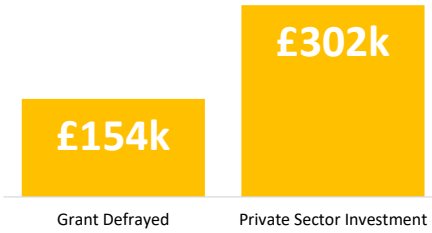

Company Engagement

Grants Offered

143
Grants offered to date

Diagnostic & Delivery

£216,552

Total Grants Offered

Completion & Impacts

102
Completed Projects