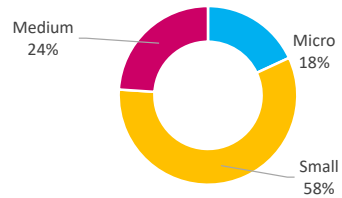

Company Engagement

Grants Offered

150
Grants offered to date

Diagnostic & Delivery

£226,378

Total Grants Offered

Completion & Impacts

110
Completed Projects

96
Jobs Created

20
Jobs Forecasted

Jobs by Sectors

Jobs by Size

Jobs by Turnover

Jobs by Local Authority