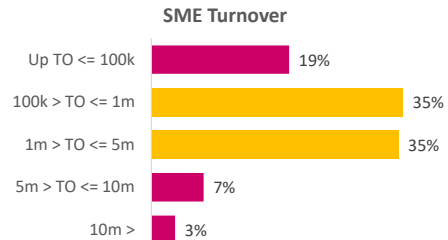

Company Engagement

Grants Offered

150
Grants offered to date

Diagnostic & Delivery

£226,378

Total Grants Offered

Completion & Impacts

110
Completed Projects

96
Jobs Created

20
Jobs Forecasted

Jobs by Sectors

Jobs by Size

Jobs by Turnover

Jobs by Local Authority