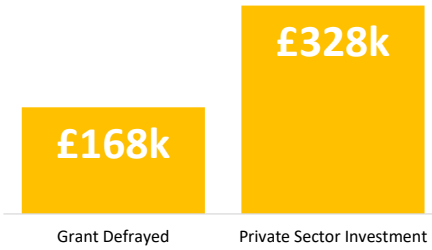

Company Engagement

Grants Offered

150
Grants offered to date

Diagnostic & Delivery

£226,378

Total Grants Offered

Completion & Impacts

110
Completed Projects

96
Jobs Created

20
Jobs Forecasted

Jobs by Sectors

Jobs by Size

Jobs by Turnover

Jobs by Local Authority