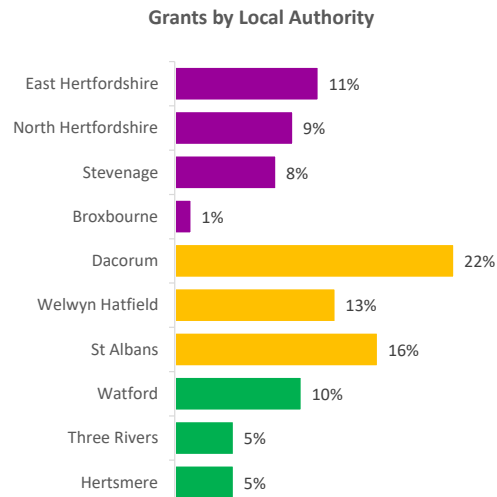

Company Engagement

Grants Offered

150
Grants offered to date

Diagnostic & Delivery

£226,378

Total Grants Offered

Completion & Impacts

110
Completed Projects