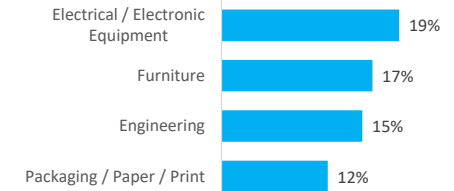

Jobs by Sectors