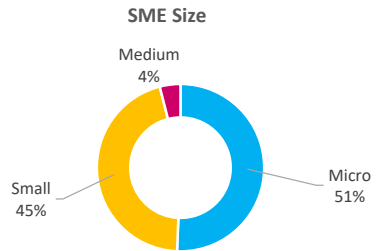

Company Engagement

Grants Offered

150
Grants offered to date

Diagnostic & Delivery

£226,378

Total Grants Offered

Completion & Impacts

110
Completed Projects