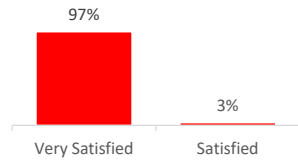

Company Engagement

Grants Offered

150
Grants offered to date

Diagnostic & Delivery

£226,378

Total Grants Offered

Completion & Impacts

110
Completed Projects