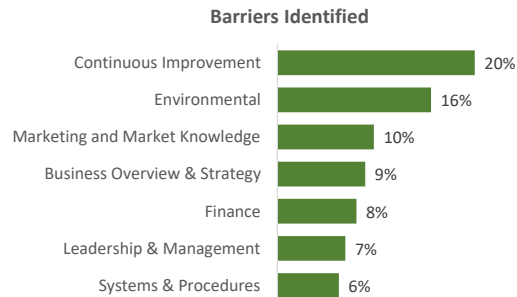

Company Engagement

Grants Offered

150
Grants offered to date

Diagnostic & Delivery

£226,378

Total Grants Offered

Completion & Impacts

110
Completed Projects