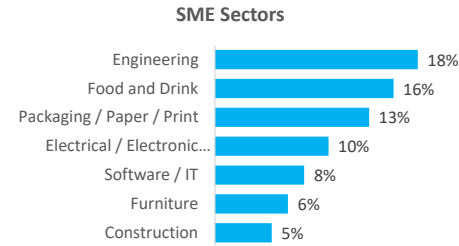

Company Engagement

Grants Offered

150
Grants offered to date

Diagnostic & Delivery

£226,378

Total Grants Offered

Completion & Impacts

110
Completed Projects