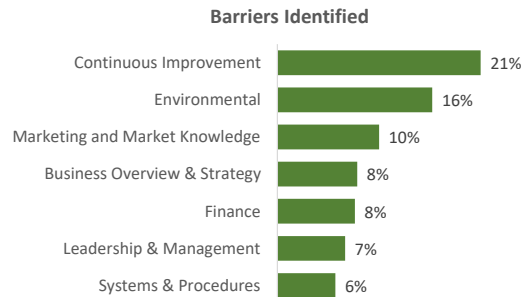

Company Engagement

Grants Offered

136
Grants offered to date

Diagnostic & Delivery

£206,344

Total Grants Offered

Completion & Impacts

95
Completed Projects