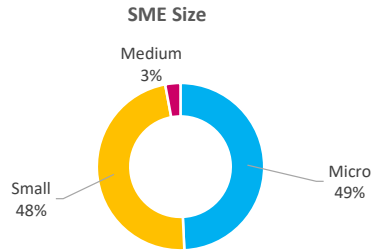

Company Engagement

Grants Offered

136
Grants offered to date

Diagnostic & Delivery

£206,344

Total Grants Offered

Completion & Impacts

95
Completed Projects