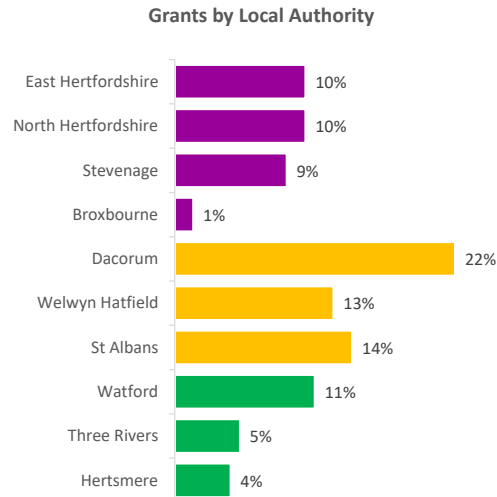

Company Engagement

Grants Offered

136
Grants offered to date

Diagnostic & Delivery

£206,344

Total Grants Offered

Completion & Impacts

95
Completed Projects