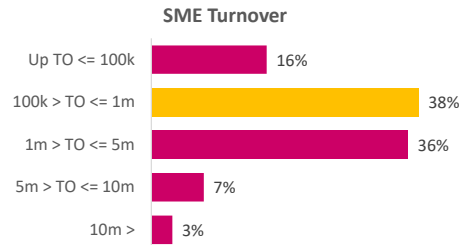

Company Engagement

Grants Offered

136
Grants offered to date

Diagnostic & Delivery

£206,344

Total Grants Offered

Completion & Impacts

95
Completed Projects

73
Jobs Created

18
Jobs Forecasted

Jobs by Sectors

Jobs by Size

Jobs by Turnover

Jobs by Local Authority