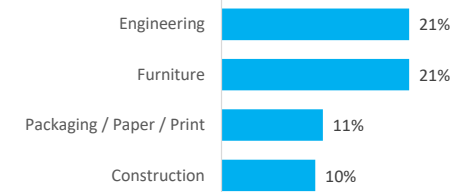

Jobs by Sectors