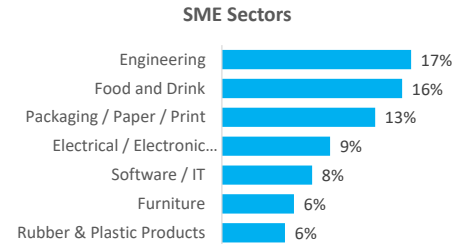

Company Engagement

Grants Offered

136
Grants offered to date

Diagnostic & Delivery

£206,344

Total Grants Offered

Completion & Impacts

95
Completed Projects