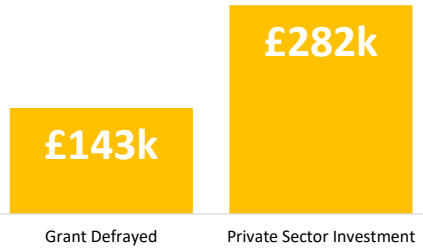

Company Engagement

Grants Offered

136
Grants offered to date

Diagnostic & Delivery

£206,344

Total Grants Offered

Completion & Impacts

95
Completed Projects

73
Jobs Created

18
Jobs Forecasted

Jobs by Sectors

Jobs by Size

Jobs by Turnover

Jobs by Local Authority