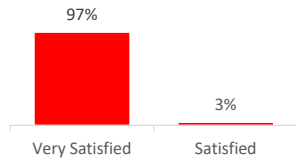

Company Engagement

Grants Offered

136
Grants offered to date

Diagnostic & Delivery

£206,344

Total Grants Offered

Completion & Impacts

95
Completed Projects