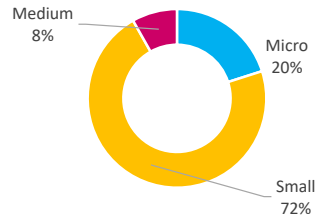

Company Engagement

Grants Offered

136
Grants offered to date

Diagnostic & Delivery

£206,344

Total Grants Offered

Completion & Impacts

95
Completed Projects

73
Jobs Created

18
Jobs Forecasted

Jobs by Sectors

Jobs by Size

Jobs by Turnover

Jobs by Local Authority