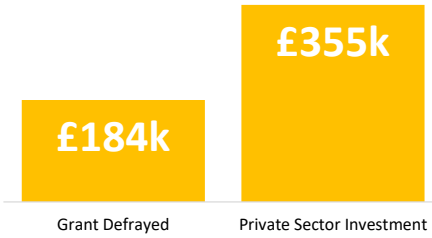

Company Engagement

Grants Offered

161
Grants offered to date

Diagnostic & Delivery

£243,128

Total Grants Offered

Completion & Impacts

122
Completed Projects