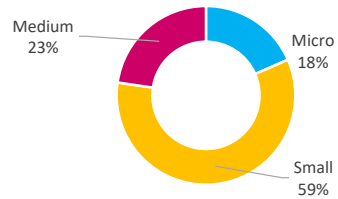

Company Engagement

Grants Offered

161
Grants offered to date

Diagnostic & Delivery

£243,128

Total Grants Offered

Completion & Impacts

122
Completed Projects

101
Jobs Created

20
Jobs Forecasted

Jobs by Sectors

Jobs by Size

Jobs by Turnover

Jobs by Local Authority