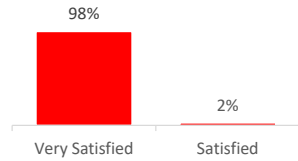

Company Engagement

Grants Offered

161
Grants offered to date

Diagnostic & Delivery

£243,128

Total Grants Offered

Completion & Impacts

122
Completed Projects