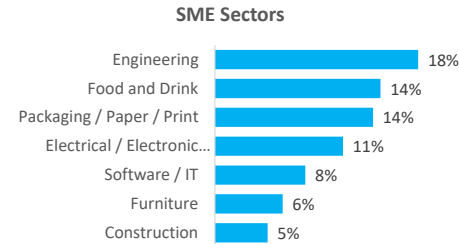

Company Engagement

Grants Offered

161
Grants offered to date

Diagnostic & Delivery

£243,128

Total Grants Offered

Completion & Impacts

122
Completed Projects