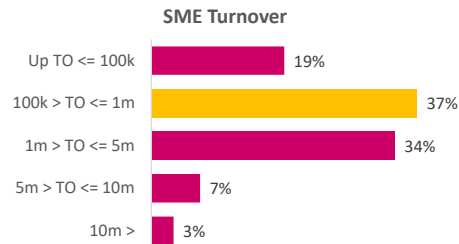

Company Engagement

Grants Offered

161
Grants offered to date

Diagnostic & Delivery

£243,128

Total Grants Offered

Completion & Impacts

122
Completed Projects

101
Jobs Created

20
Jobs Forecasted

Jobs by Sectors

Jobs by Size

Jobs by Turnover

Jobs by Local Authority