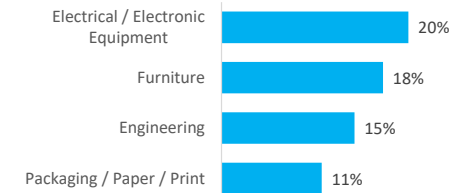

Jobs by Sectors