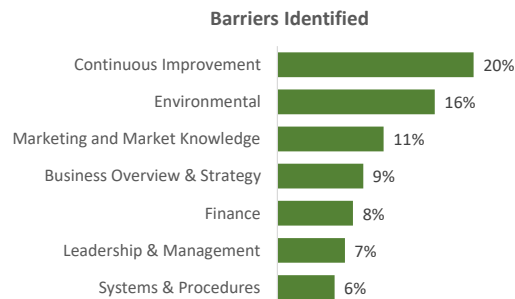

Company Engagement

Grants Offered

161
Grants offered to date

Diagnostic & Delivery

£243,128

Total Grants Offered

Completion & Impacts

122
Completed Projects