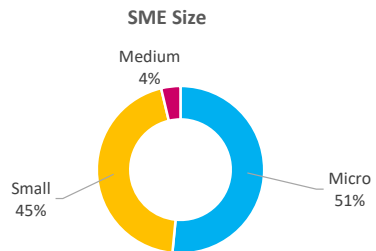

Company Engagement

Grants Offered

161
Grants offered to date

Diagnostic & Delivery

£243,128

Total Grants Offered

Completion & Impacts

122
Completed Projects