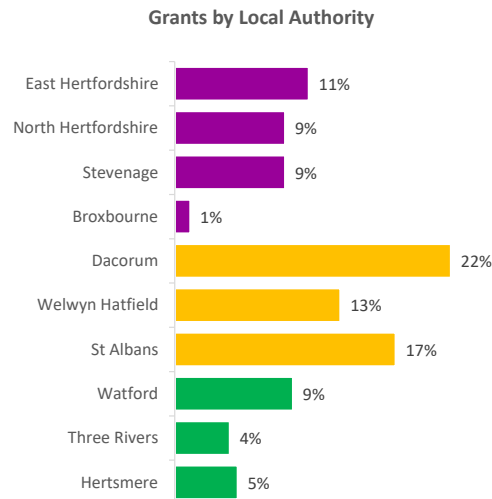

Company Engagement

Grants Offered

161
Grants offered to date

Diagnostic & Delivery

£243,128

Total Grants Offered

Completion & Impacts

122
Completed Projects