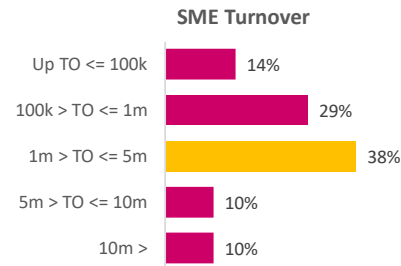

Company Engagement

Grants Offered

Diagnostic & Delivery

£380,831

Total Grants Offered

Support Received

Grants by Local Authority

Completion & Impacts