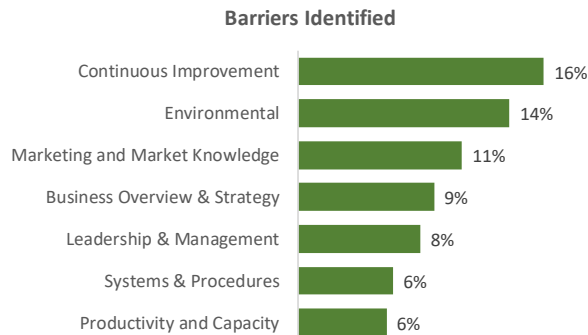

Company Engagement

Grants Offered

Diagnostic & Delivery

£380,831

Total Grants Offered

Support Received

Grants by Local Authority

Completion & Impacts