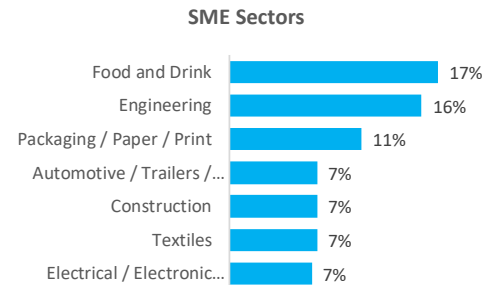

Company Engagement

Grants Offered

Diagnostic & Delivery

£380,831

Total Grants Offered

Support Received

Grants by Local Authority

Completion & Impacts