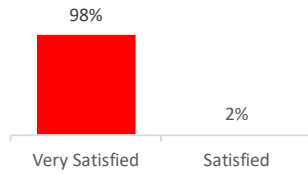

Completion & Impacts

167
Completed Projects