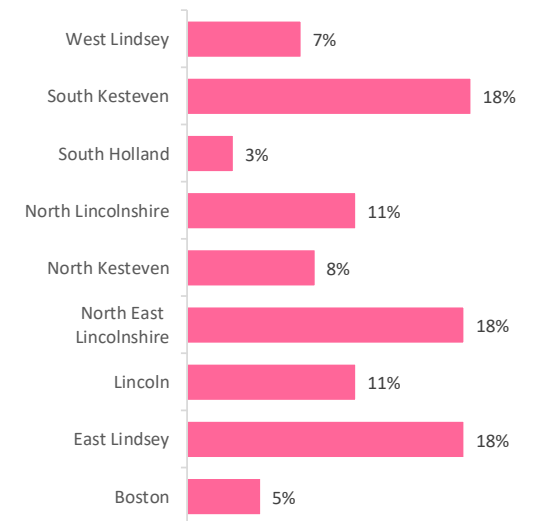

Company Engagement

Grants Offered

Diagnostic & Delivery

£380,831

Total Grants Offered

Support Received

Grants by Local Authority

Completion & Impacts