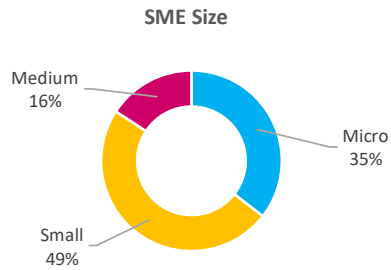

Company Engagement

Grants Offered

Diagnostic & Delivery

£380,831

Total Grants Offered

Support Received

Grants by Local Authority

Completion & Impacts