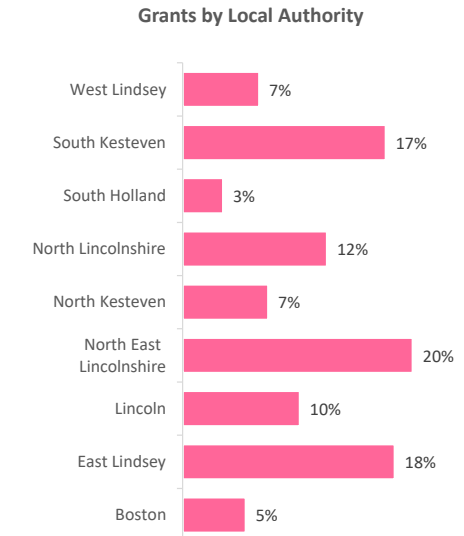

Company Engagement

Grants Offered

260
Grants offered to date

Diagnostic & Delivery

£433,356

Total Grants Offered

Completion & Impacts

198
Completed Projects