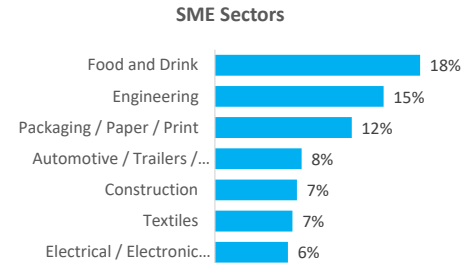

Company Engagement

Grants Offered

260
Grants offered to date

Diagnostic & Delivery

£433,356

Total Grants Offered

Completion & Impacts

198
Completed Projects