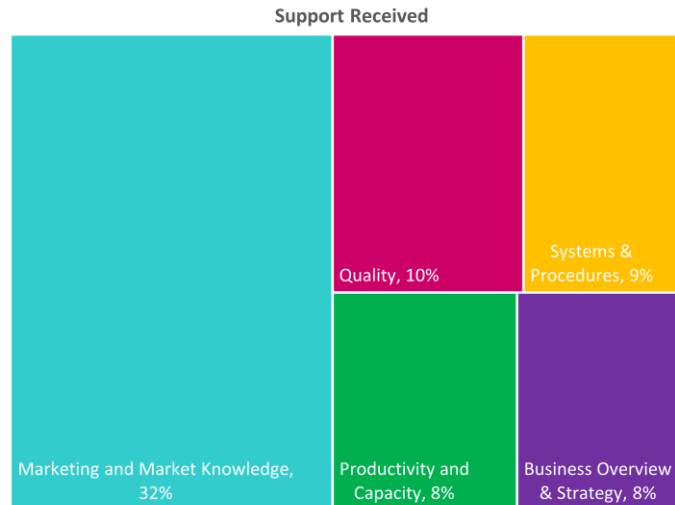

Company Engagement

Grants Offered

260
Grants offered to date

Diagnostic & Delivery

£433,356

Total Grants Offered

Completion & Impacts

198
Completed Projects

159
Jobs Created

36
Jobs Forecasted

Jobs by Sectors

Jobs by Size

Jobs by Turnover

Jobs by Local Authority