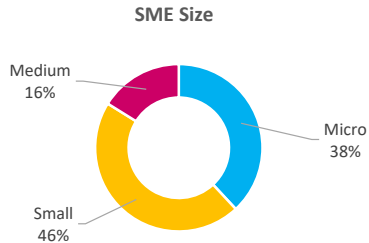

Company Engagement

Grants Offered

260
Grants offered to date

Diagnostic & Delivery

£433,356

Total Grants Offered

Completion & Impacts

198
Completed Projects