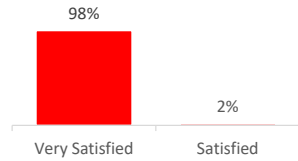

Company Engagement

Grants Offered

260
Grants offered to date

Diagnostic & Delivery

£433,356

Total Grants Offered

Completion & Impacts

198
Completed Projects