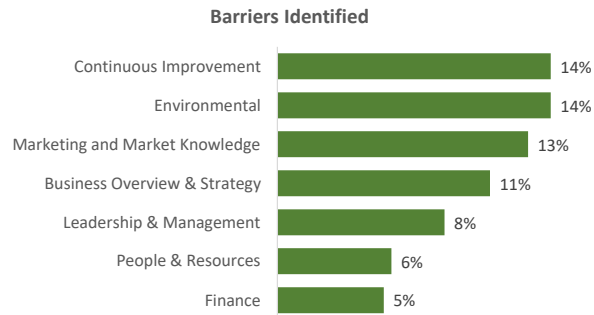

Company Engagement

Grants Offered

260
Grants offered to date

Diagnostic & Delivery

£433,356

Total Grants Offered

Completion & Impacts

198
Completed Projects