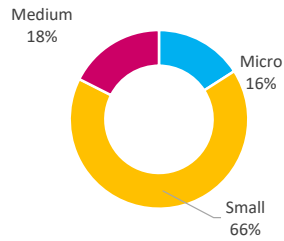

Company Engagement

Grants Offered

260
Grants offered to date

Diagnostic & Delivery

£433,356

Total Grants Offered

Completion & Impacts

198
Completed Projects

159
Jobs Created

36
Jobs Forecasted

Jobs by Sectors

Jobs by Size

Jobs by Turnover

Jobs by Local Authority