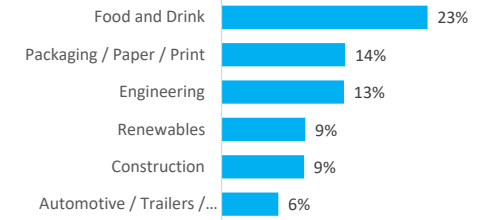

Jobs by Sectors