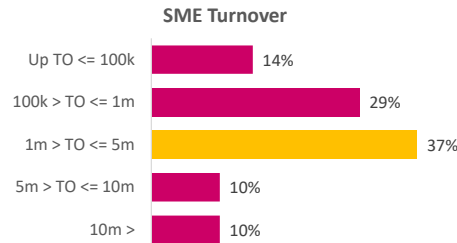

Company Engagement

Grants Offered

260
Grants offered to date

Diagnostic & Delivery

£433,356

Total Grants Offered

Completion & Impacts

198
Completed Projects

159
Jobs Created

36
Jobs Forecasted

Jobs by Sectors

Jobs by Size

Jobs by Turnover

Jobs by Local Authority