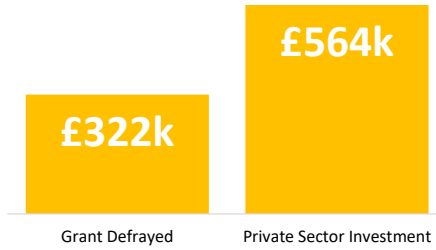

Company Engagement

Grants Offered

260
Grants offered to date

Diagnostic & Delivery

£433,356

Total Grants Offered

Completion & Impacts

198
Completed Projects

159
Jobs Created

36
Jobs Forecasted

Jobs by Sectors

Jobs by Size

Jobs by Turnover

Jobs by Local Authority