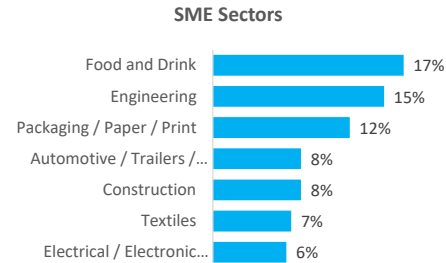

Company Engagement

Grants Offered

Diagnostic & Delivery

£404,261

Total Grants Offered

Support Received

Grants by Local Authority

Completion & Impacts