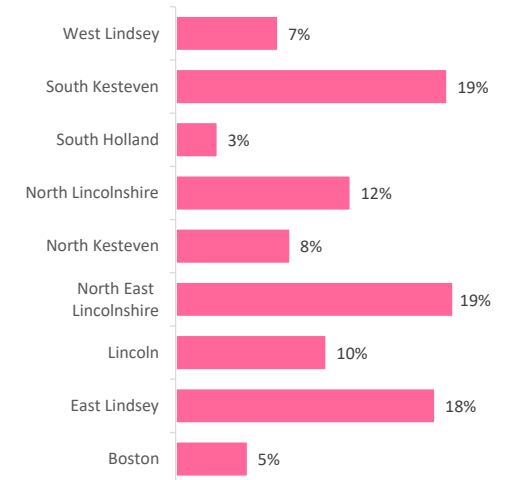

Grants by Local Authority