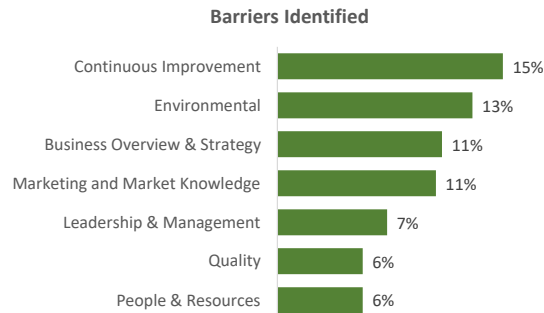

Company Engagement

Grants Offered

Diagnostic & Delivery

£404,261

Total Grants Offered

Support Received

Grants by Local Authority

Completion & Impacts