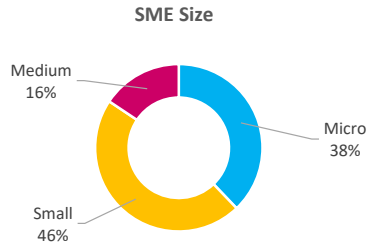

Company Engagement

Grants Offered

Diagnostic & Delivery

£404,261

Total Grants Offered

Support Received

Grants by Local Authority

Completion & Impacts