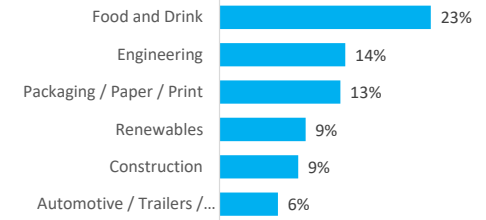

Jobs by Sectors