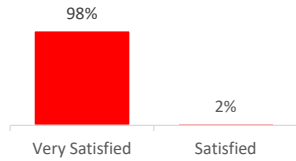

Completion & Impacts

184
Completed Projects