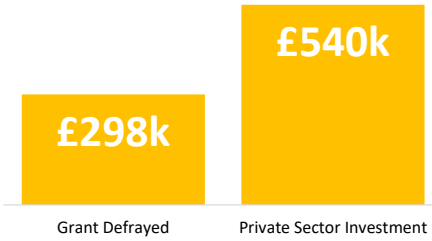

Company Engagement

Grants Offered

Diagnostic & Delivery

£404,261

Total Grants Offered

Support Received

Grants by Local Authority

Completion & Impacts

184
Completed Projects

155
Jobs Created

36
Jobs Forecasted

Jobs by Sectors

Jobs by Size

Jobs by Turnover

Jobs by Local Authority