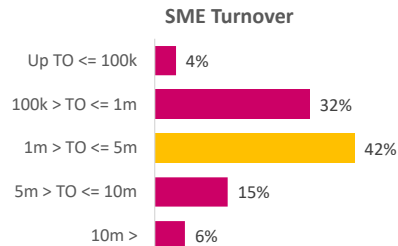

Company Engagement

427
Grants offered to date

Diagnostic & Delivery

£643,605

Total Grants Offered

Completion & Impacts

375
Completed Projects

455
Jobs Created