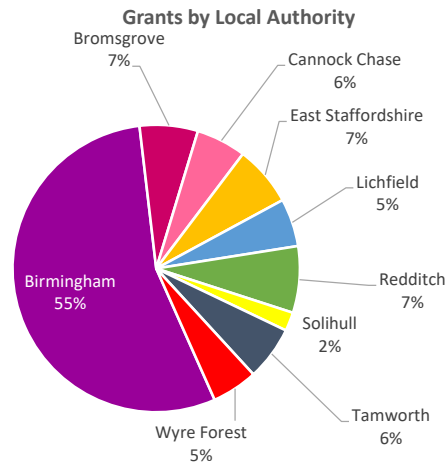

Company Engagement

427
Grants offered to date

Diagnostic & Delivery

£643,605

Total Grants Offered

Completion & Impacts

375
Completed Projects

455
Jobs Created