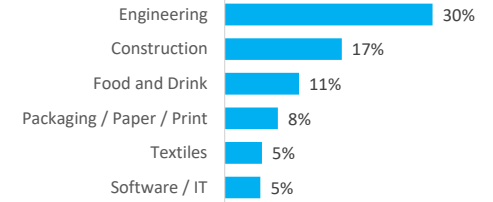

Jobs by Sectors