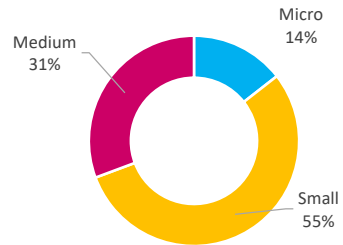

Jobs by Size