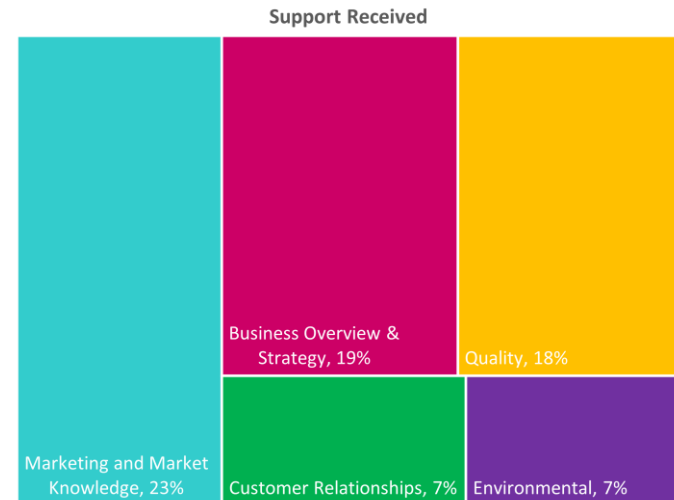

Company Engagement

427
Grants offered to date

Diagnostic & Delivery

£643,605

Total Grants Offered

Completion & Impacts

375
Completed Projects

455
Jobs Created