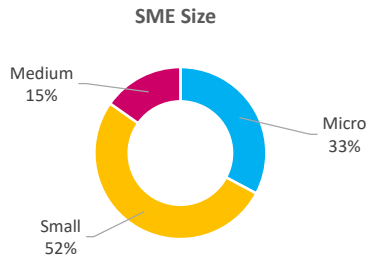

Company Engagement

427
Grants offered to date

Diagnostic & Delivery

£643,605

Total Grants Offered

Completion & Impacts

375
Completed Projects

455
Jobs Created