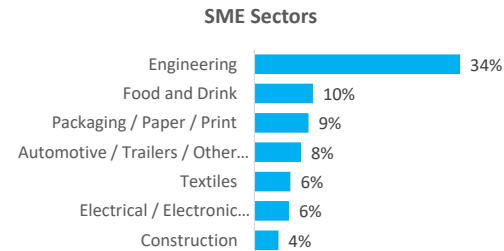

Company Engagement

427
Grants offered to date

Diagnostic & Delivery

£643,605

Total Grants Offered

Completion & Impacts

375
Completed Projects

455
Jobs Created