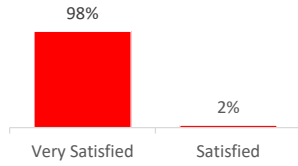

Company Engagement

427
Grants offered to date

Diagnostic & Delivery

£643,605

Total Grants Offered

Completion & Impacts

375
Completed Projects

455
Jobs Created