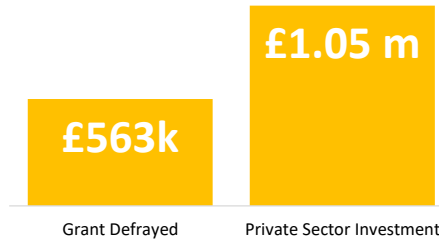

Company Engagement

427
Grants offered to date

Diagnostic & Delivery

£643,605

Total Grants Offered

Completion & Impacts

375
Completed Projects

455
Jobs Created