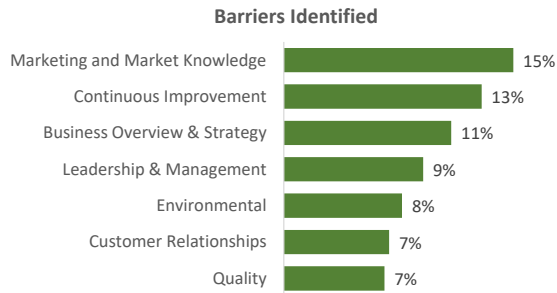

Company Engagement

427
Grants offered to date

Diagnostic & Delivery

£643,605

Total Grants Offered

Completion & Impacts

375
Completed Projects

455
Jobs Created