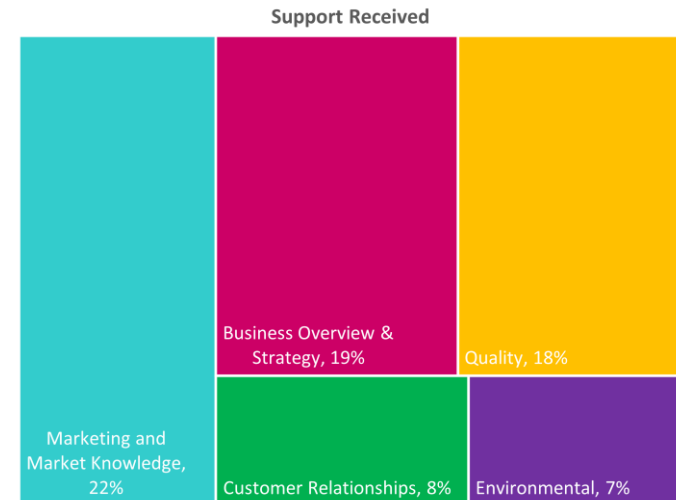

Company Engagement

411
Grants offered to date

Diagnostic & Delivery

£614,839

Total Grants Offered

Completion & Impacts

359

Completed Projects

430

Jobs Created

108

Jobs Forecasted

Jobs by Sectors

Jobs by Size

Jobs by Turnover

Jobs by Local Authority