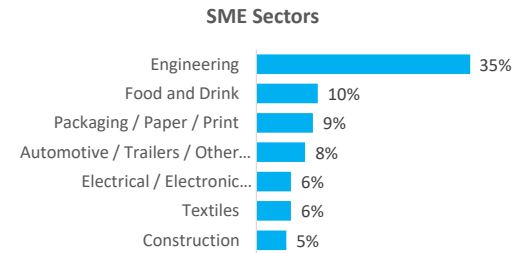

Company Engagement

411
Grants offered to date

Diagnostic & Delivery

£614,839

Total Grants Offered

Completion & Impacts

359

Completed Projects