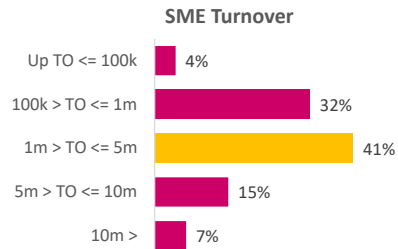

Company Engagement

411
Grants offered to date

Diagnostic & Delivery

£614,839

Total Grants Offered

Completion & Impacts

359

Completed Projects

430

Jobs Created

108

Jobs Forecasted

Jobs by Sectors

Jobs by Size

Jobs by Turnover

Jobs by Local Authority