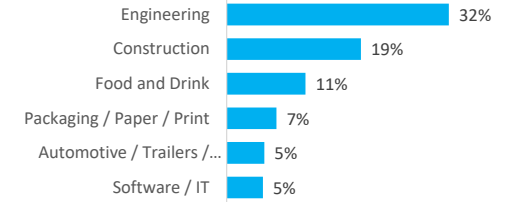

Jobs by Sectors