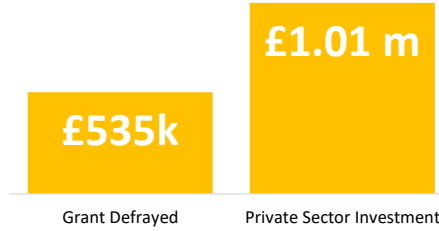

Company Engagement

411
Grants offered to date

Diagnostic & Delivery

£614,839

Total Grants Offered

Completion & Impacts

359

Completed Projects

430

Jobs Created

108

Jobs Forecasted

Jobs by Sectors

Jobs by Size

Jobs by Turnover

Jobs by Local Authority