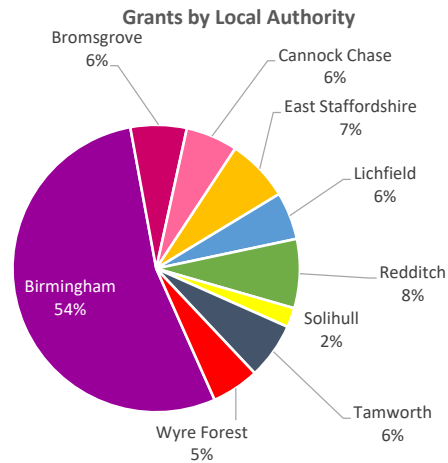

Company Engagement

411
Grants offered to date

Diagnostic & Delivery

£614,839

Total Grants Offered

Completion & Impacts

359

Completed Projects