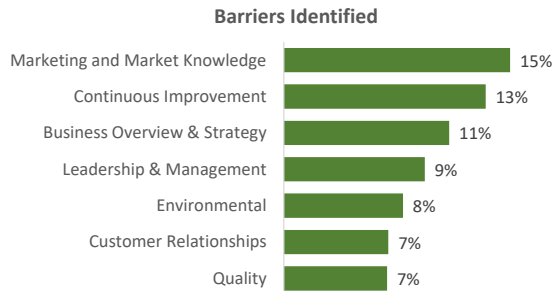

Company Engagement

411
Grants offered to date

Diagnostic & Delivery

£614,839

Total Grants Offered

Completion & Impacts

359

Completed Projects