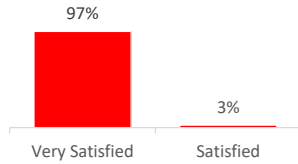

Company Engagement

411
Grants offered to date

Diagnostic & Delivery

£614,839

Total Grants Offered

Completion & Impacts

359

Completed Projects