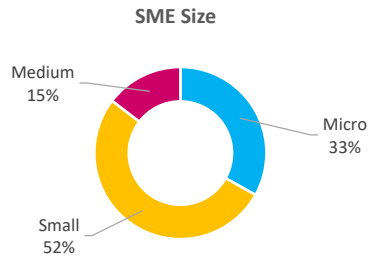

Company Engagement

411
Grants offered to date

Diagnostic & Delivery

£614,839

Total Grants Offered

Completion & Impacts

359

Completed Projects

430

Jobs Created

108

Jobs Forecasted

Jobs by Sectors

Jobs by Size

Jobs by Turnover

Jobs by Local Authority