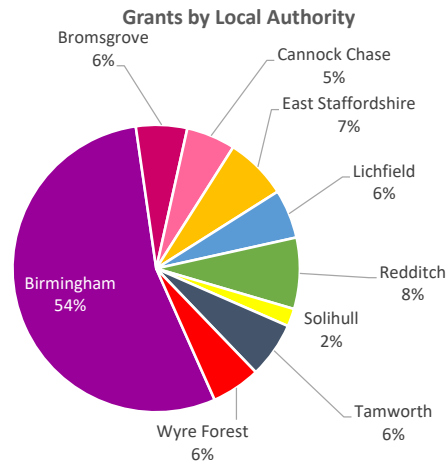

Company Engagement

399
Grants offered to date

Diagnostic & Delivery

£597,058

Total Grants Offered

Completion & Impacts

337

Completed Projects