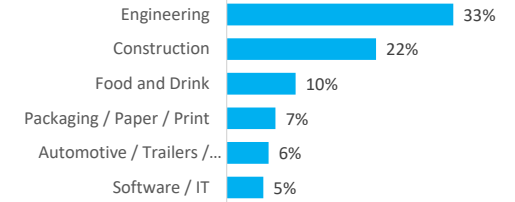

Jobs by Sectors