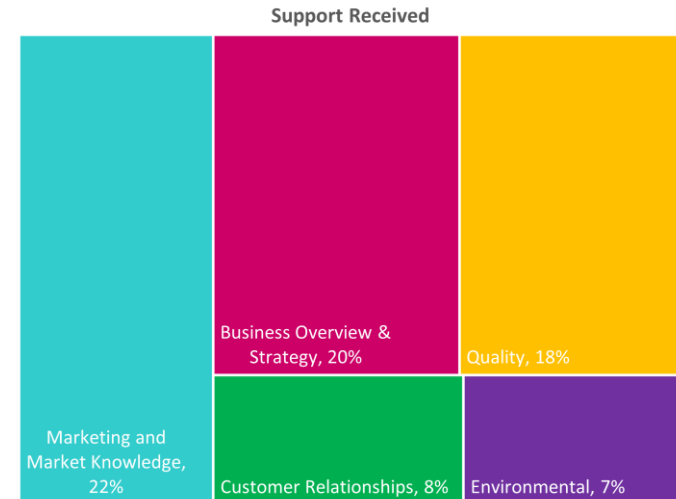

Company Engagement

399
Grants offered to date

Diagnostic & Delivery

£597,058

Total Grants Offered

Completion & Impacts

337

Completed Projects

389

Jobs Created

110

Jobs Forecasted

Jobs by Sectors

Jobs by Size

Jobs by Turnover

Jobs by Local Authority