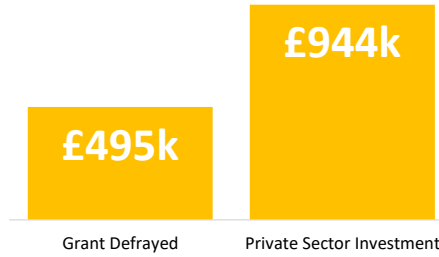

Company Engagement

399
Grants offered to date

Diagnostic & Delivery

£597,058

Total Grants Offered

Completion & Impacts

337

Completed Projects

389

Jobs Created

110

Jobs Forecasted

Jobs by Sectors

Jobs by Size

Jobs by Turnover

Jobs by Local Authority