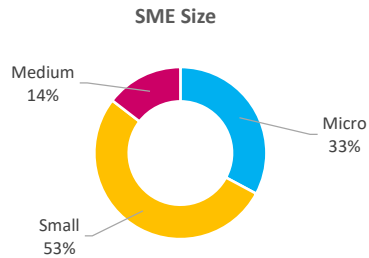

Company Engagement

399
Grants offered to date

Diagnostic & Delivery

£597,058

Total Grants Offered

Completion & Impacts

337

Completed Projects

389

Jobs Created

110

Jobs Forecasted

Jobs by Sectors

Jobs by Size

Jobs by Turnover

Jobs by Local Authority