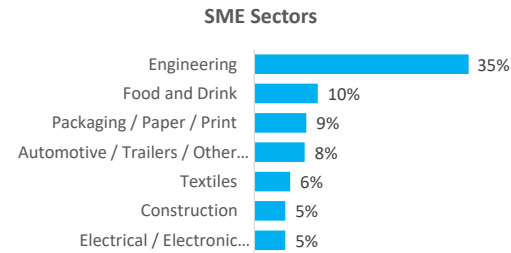

Company Engagement

399
Grants offered to date

Diagnostic & Delivery

£597,058

Total Grants Offered

Completion & Impacts

337

Completed Projects