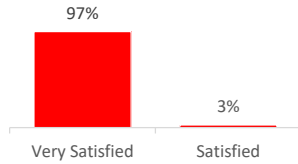

Company Engagement

399
Grants offered to date

Diagnostic & Delivery

£597,058

Total Grants Offered

Completion & Impacts

337

Completed Projects