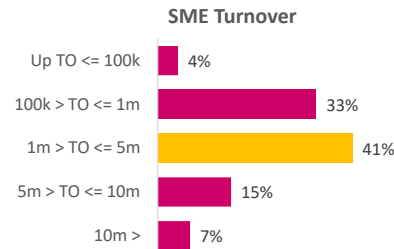

Company Engagement

399
Grants offered to date

Diagnostic & Delivery

£597,058

Total Grants Offered

Completion & Impacts

337

Completed Projects

389

Jobs Created

110

Jobs Forecasted

Jobs by Sectors

Jobs by Size

Jobs by Turnover

Jobs by Local Authority