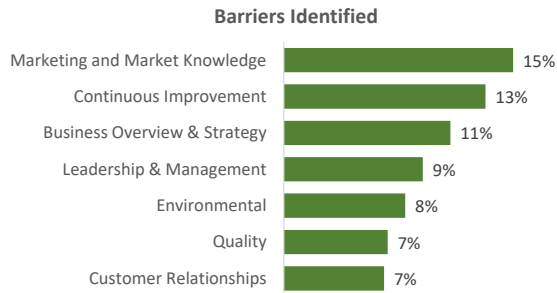

Company Engagement

399
Grants offered to date

Diagnostic & Delivery

£597,058

Total Grants Offered

Completion & Impacts

337

Completed Projects