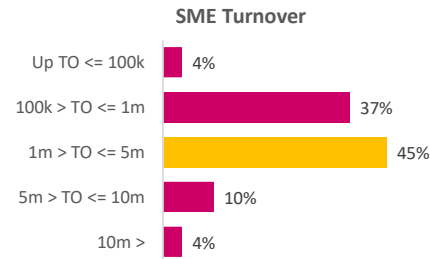

Company Engagement

Grants Offered

177
Grants offered to date

Diagnostic & Delivery

£256,011

Total Grants Offered

Completion & Impacts

144

Completed Projects

124

Jobs Created

67

Jobs Forecasted

Jobs by Sectors

Jobs by Size

Jobs by Turnover