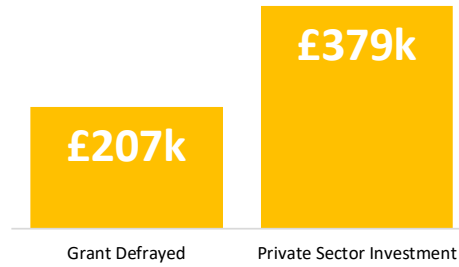

Company Engagement

Grants Offered

177
Grants offered to date

Diagnostic & Delivery

£256,011

Total Grants Offered

Completion & Impacts

144

Completed Projects

124

Jobs Created

67

Jobs Forecasted

Jobs by Sectors

Jobs by Size

Jobs by Turnover