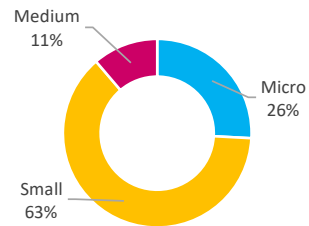

Company Engagement

Grants Offered

177
Grants offered to date

Diagnostic & Delivery

£256,011

Total Grants Offered

Completion & Impacts

144

Completed Projects

124

Jobs Created

67

Jobs Forecasted

Jobs by Sectors

Jobs by Size

Jobs by Turnover