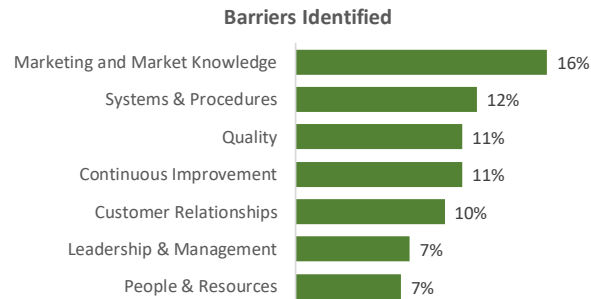

Company Engagement

Grants Offered

177
Grants offered to date

Diagnostic & Delivery

£256,011

Total Grants Offered

Completion & Impacts

144

Completed Projects

124

Jobs Created

67

Jobs Forecasted

Jobs by Sectors

Jobs by Size

Jobs by Turnover