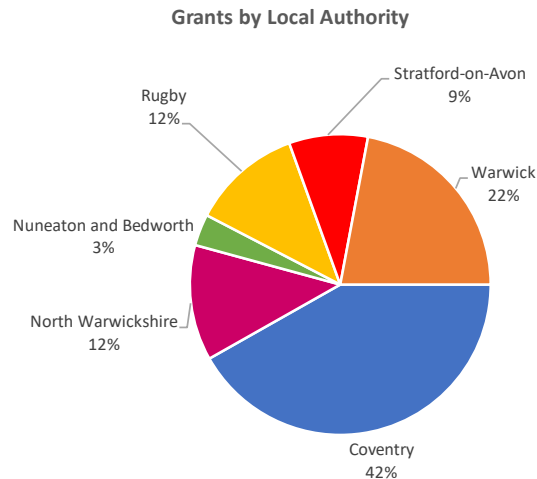

Company Engagement

Grants Offered

177
Grants offered to date

Diagnostic & Delivery

£256,011

Total Grants Offered

Completion & Impacts

144