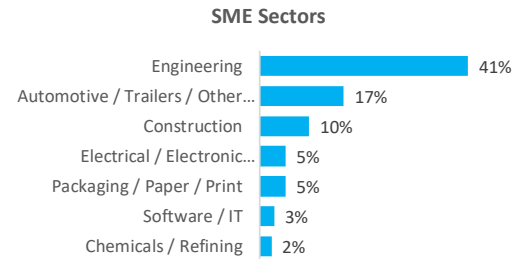

Company Engagement

Grants Offered

177
Grants offered to date

Diagnostic & Delivery

£256,011

Total Grants Offered

Completion & Impacts

144