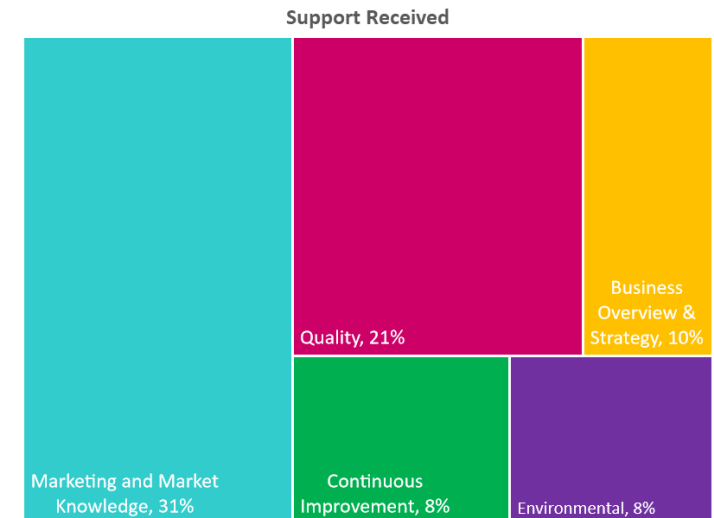

Company Engagement

Grants Offered

177
Grants offered to date

Diagnostic & Delivery

£256,011

Total Grants Offered

Completion & Impacts

144

Completed Projects

124

Jobs Created

67

Jobs Forecasted

Jobs by Sectors

Jobs by Size

Jobs by Turnover