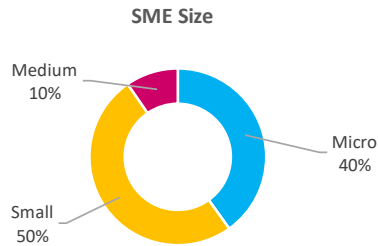

Company Engagement

Grants Offered

177
Grants offered to date

Diagnostic & Delivery

£256,011

Total Grants Offered

Completion & Impacts

144