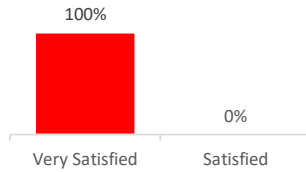

Completion & Impacts

144

Completed Projects