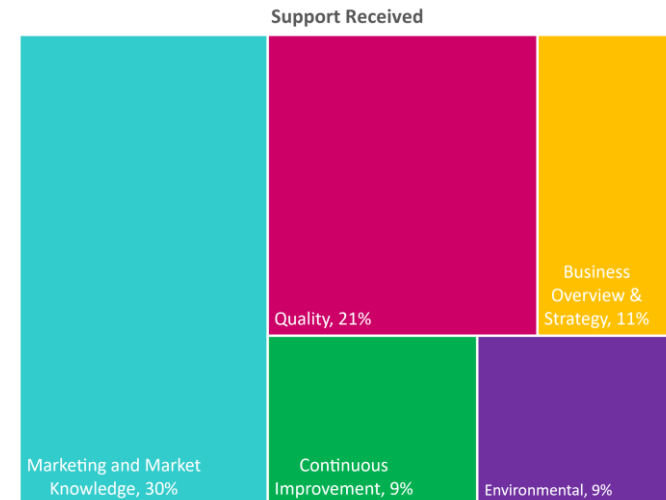

Company Engagement

Diagnostic & Delivery

£285,734

Total Grants Offered

Completion & Impacts

170

Completed Projects

139

Jobs Created

74

Jobs Forecasted

Jobs by Sectors

Jobs by Turnover

Jobs by Local Authority