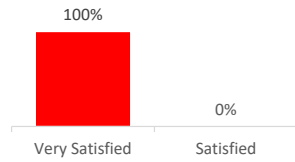

Company Engagement

Diagnostic & Delivery

£285,734

Total Grants Offered

Completion & Impacts

170

Completed Projects

139