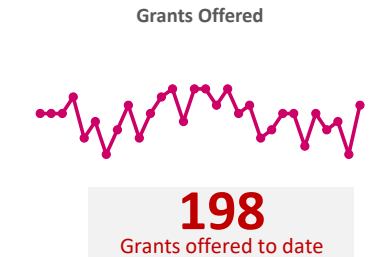

Company Engagement

Diagnostic & Delivery

£285,734

Total Grants Offered

Completion & Impacts

170

Completed Projects

139

Jobs Created

74

Jobs Forecasted

Jobs by Sectors

Jobs by Turnover

Jobs by Local Authority