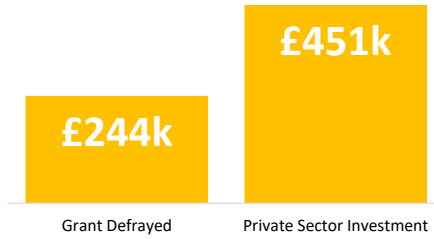

Company Engagement

Diagnostic & Delivery

£285,734

Total Grants Offered

Completion & Impacts

170

Completed Projects

139