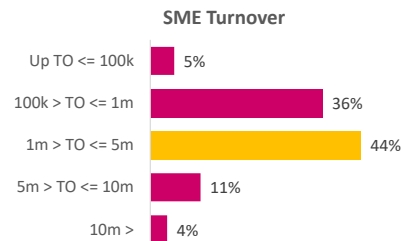

Company Engagement

Diagnostic & Delivery

£285,734

Total Grants Offered

Completion & Impacts

170

Completed Projects

139