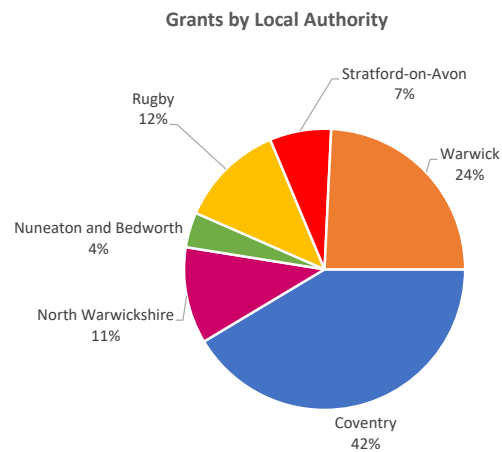

Company Engagement

Diagnostic & Delivery

£285,734

Total Grants Offered

Completion & Impacts

170

Completed Projects

139