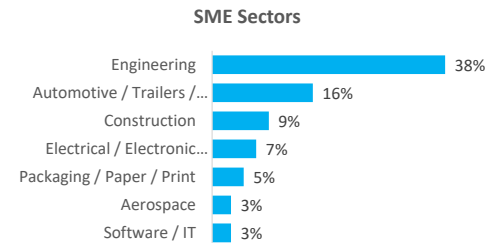

Company Engagement

Diagnostic & Delivery

£285,734

Total Grants Offered

Completion & Impacts

170

Completed Projects

139