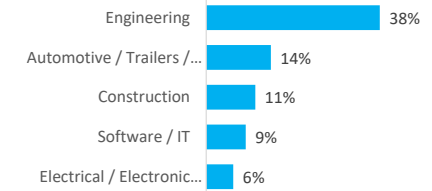

Jobs by Sectors