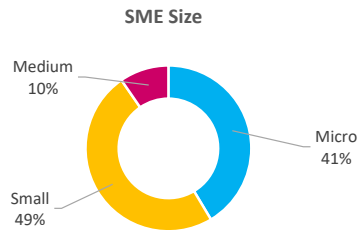

Company Engagement

Diagnostic & Delivery

£285,734

Total Grants Offered

Completion & Impacts

170

Completed Projects

139