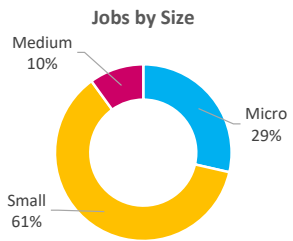

Company Engagement

Diagnostic & Delivery

£285,734

Total Grants Offered

Completion & Impacts

170

Completed Projects

139

Jobs Created

74

Jobs Forecasted

Jobs by Sectors

Jobs by Turnover

Jobs by Local Authority