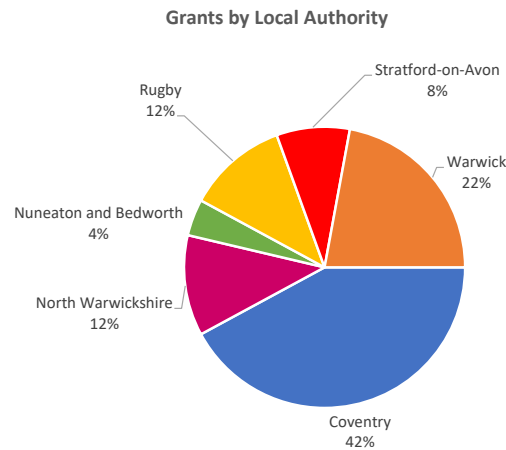

Company Engagement

Diagnostic & Delivery

**£274,144**

Total Grants Offered

## Completion & Impacts

**160**

Completed Projects

**137**

Jobs Created

**71**

Jobs Forecasted