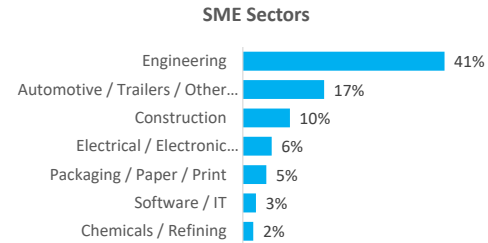

Company Engagement

Diagnostic & Delivery

**£274,144**

Total Grants Offered

## Completion & Impacts

**160**

Completed Projects

**137**

Jobs Created

**71**

Jobs Forecasted