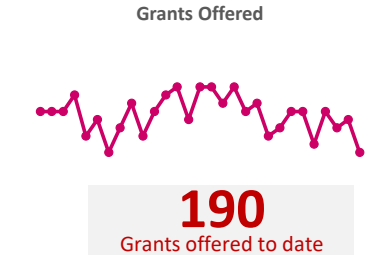

Company Engagement

Diagnostic & Delivery

**£274,144**

Total Grants Offered

## Completion & Impacts

**160**

Completed Projects

**137**

Jobs Created

**71**

Jobs Forecasted