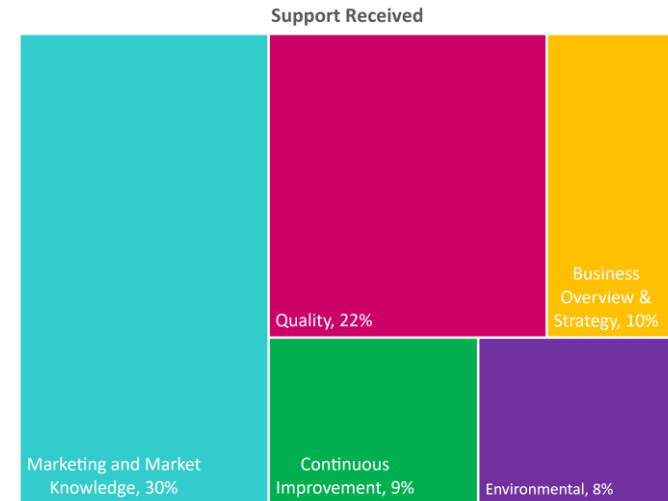

Company Engagement

Diagnostic & Delivery

**£274,144**

Total Grants Offered

## Completion & Impacts

**160**

Completed Projects

**137**

Jobs Created

**71**

Jobs Forecasted