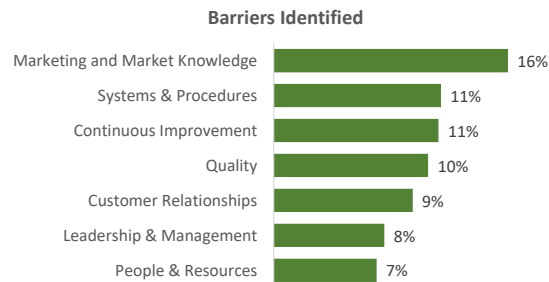

Company Engagement

Diagnostic & Delivery

**£274,144**

Total Grants Offered

## Completion & Impacts

**160**

Completed Projects

**137**

Jobs Created

**71**

Jobs Forecasted