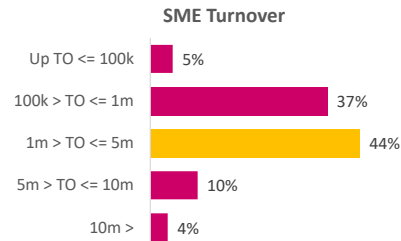

Company Engagement

Diagnostic & Delivery

**£274,144**

Total Grants Offered