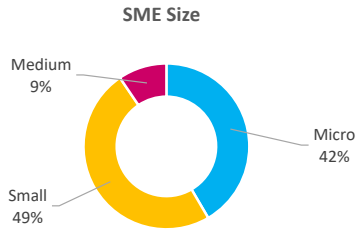

Company Engagement

Diagnostic & Delivery

**£274,144**

Total Grants Offered