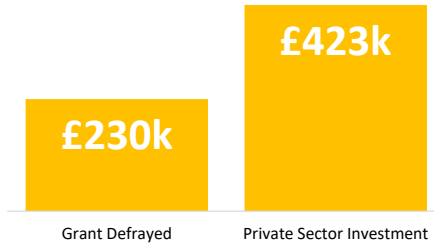

Company Engagement

Diagnostic & Delivery

**£274,144**

Total Grants Offered

## Completion & Impacts

**160**

Completed Projects

**137**

Jobs Created

**71**

Jobs Forecasted